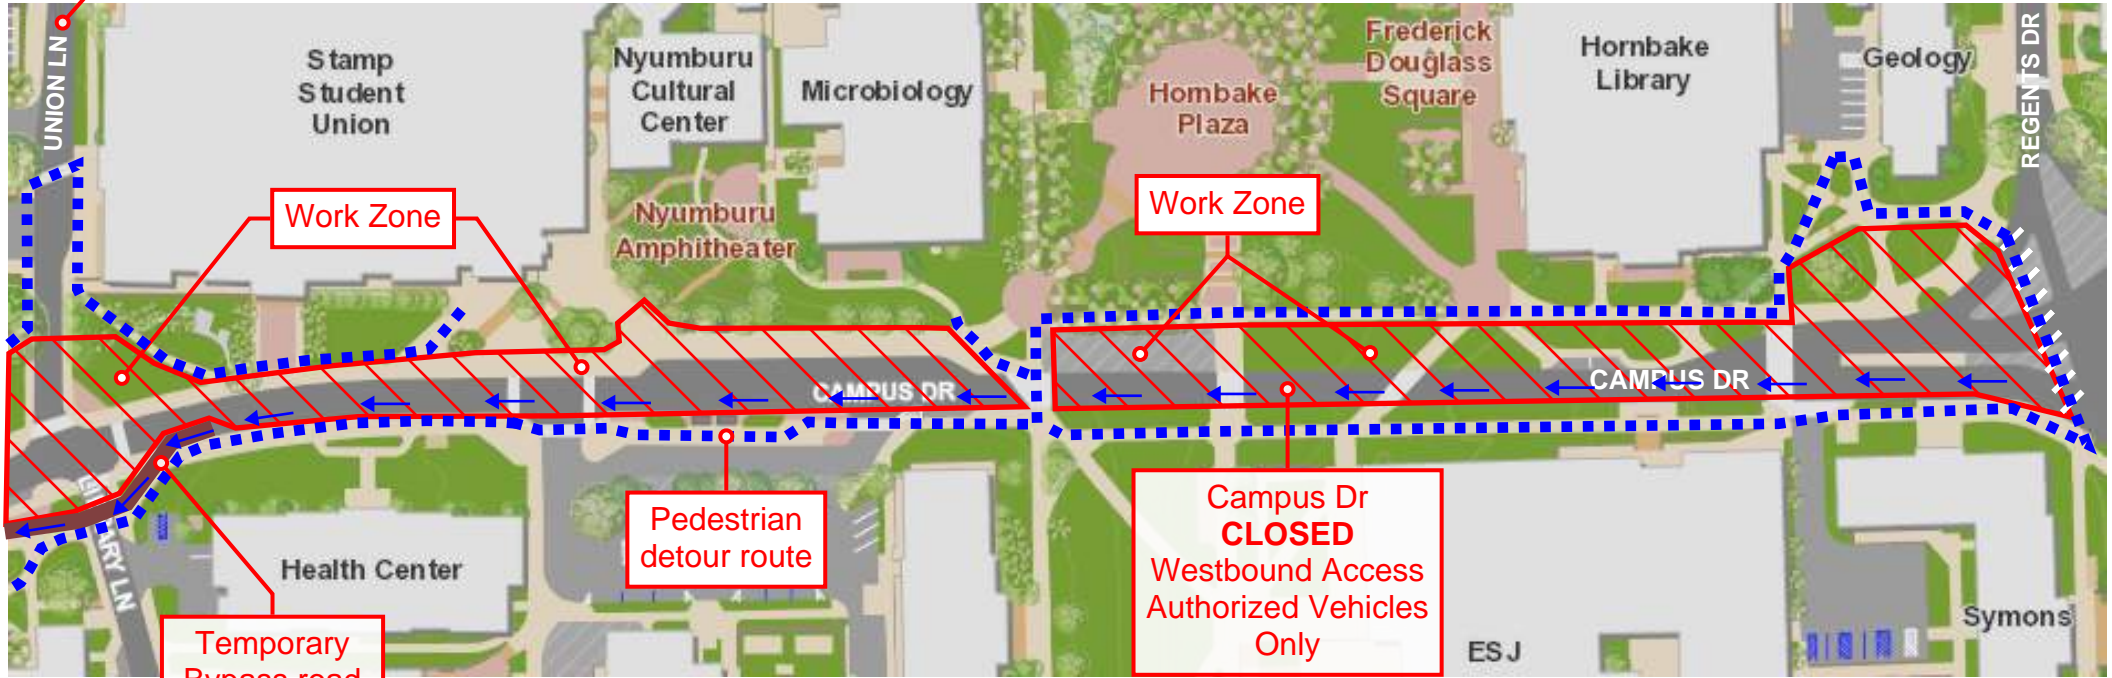

Union Lane access
CLOSED from
Campus Drive

Work Zone

Work Zone

Pedestrian
detour route

Campus Dr
CLOSED
Westbound Access
Authorized Vehicles
Only

Temporary
Bypass road

UNION LN

REGENTS DR

CAMPUS DR

CAMPUS DR

Stamp
Student
Union

Nyumburu
Cultural
Center

Microbiology

Hombake
Plaza

Frederick
Douglass
Square

Hornbake
Library

Geology

Health Center

ESJ

Symons

CAMPUS DR
CLOSED

New Crosswalk

TEMPORARY
REGENTS DR

New Crosswalk

C. Mitchell

C1

Visitor
Center
Lot

Turner

Service

T. Miller
Administration

Reckord
Armory