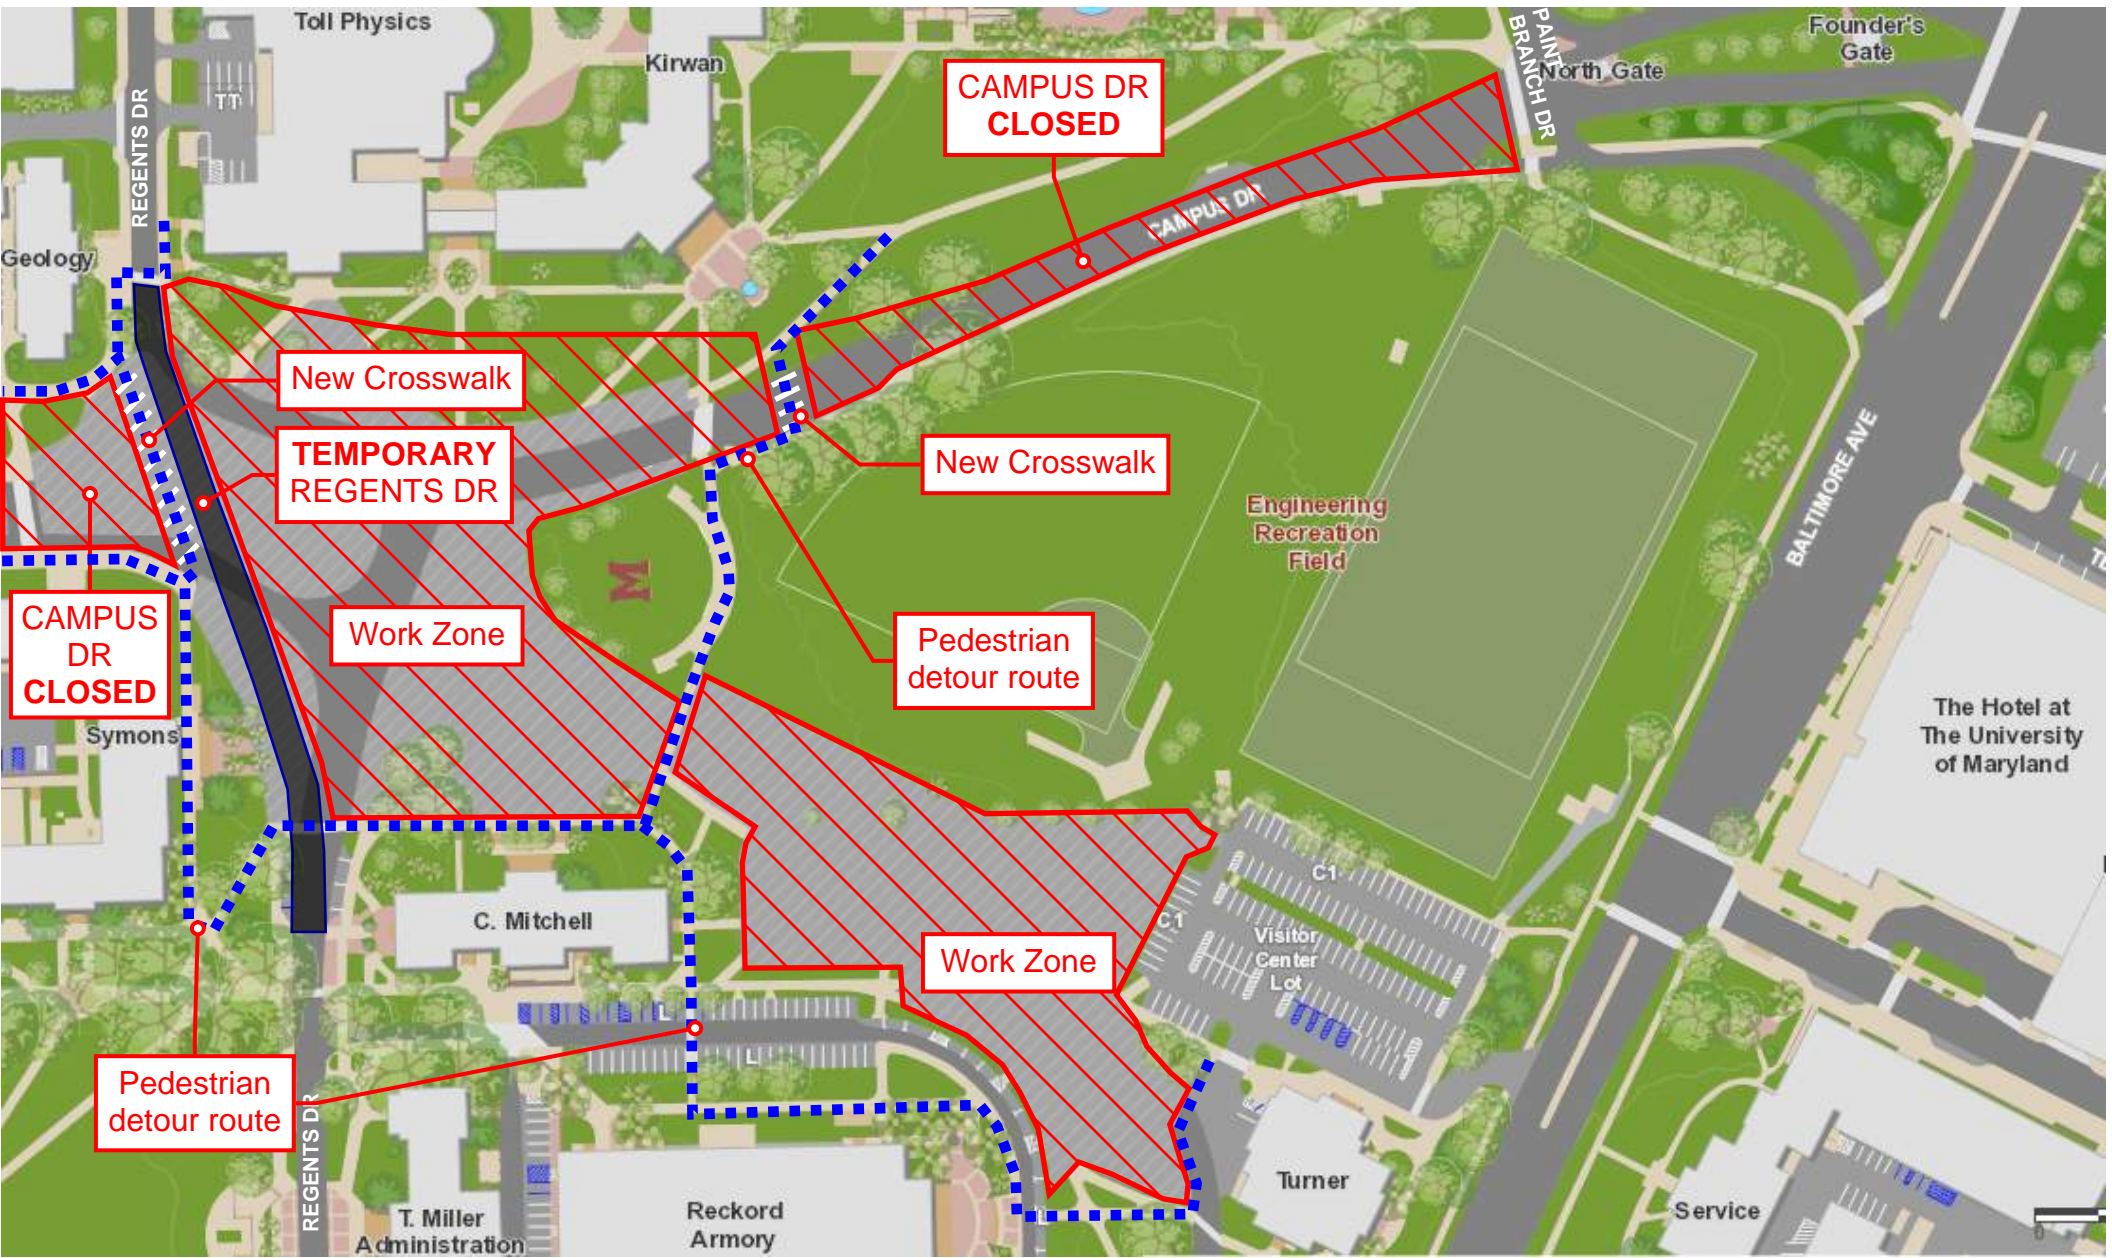

Union Lane access
CLOSED from
Campus Drive

Work Zone

Work Zone

Pedestrian
detour route

Campus Dr
CLOSED
Westbound Access
Authorized Vehicles
Only

Temporary
Bypass road

UNION LN

REGENTS DR

CAMPUS DR

CAMPUS DR

Stamp
Student
Union

Nyumburu
Cultural
Center

Microbiology

Hombake
Plaza

Frederick
Douglass
Square

Hornbake
Library

Geology

Health Center

ESJ

Symons

CAMPUS DR
CLOSED

New Crosswalk

TEMPORARY
REGENTS DR

New Crosswalk

Work Zone

Pedestrian
detour route

CAMPUS
DR
CLOSED

Work Zone

Pedestrian
detour route

Toll Physics

Kirwan

Founder's
Gate