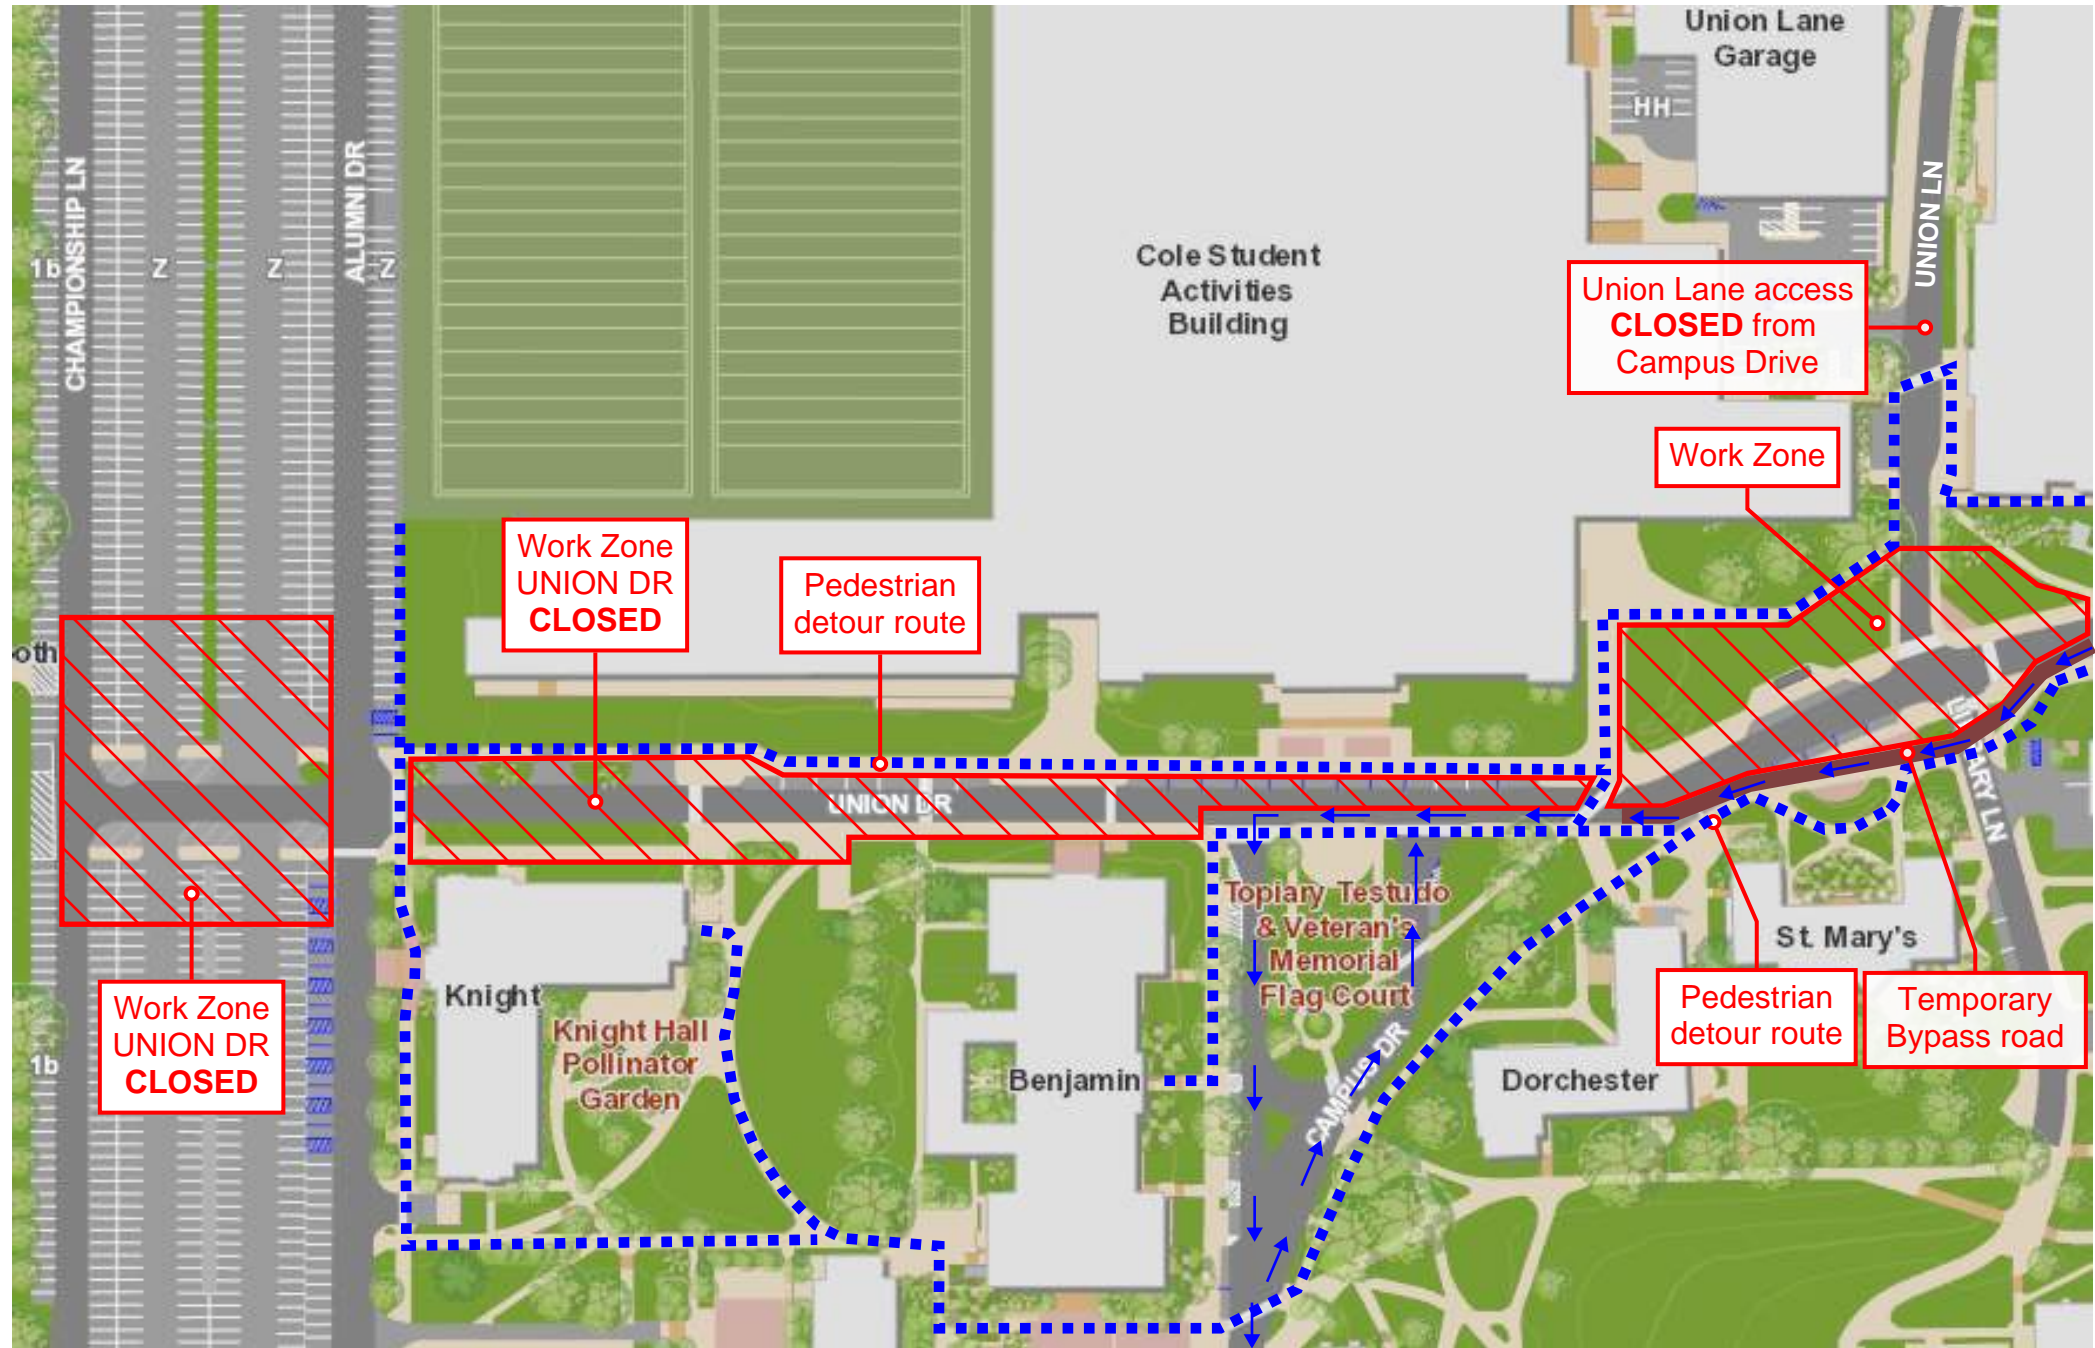

Until 9/1

Work Zone
UNION DR
CLOSED

Pedestrian
detour route

Union Lane access
CLOSED from
Campus Drive

Work Zone

Work Zone
UNION DR
CLOSED

Work Zone
UNION DR
CLOSED

Topiary Testudo
& Veteran's
Memorial
Flag Court

Pedestrian
detour route

Temporary
Bypass road

Until 9/1

Union Lane access
CLOSED from
Campus Drive

Until 9/1