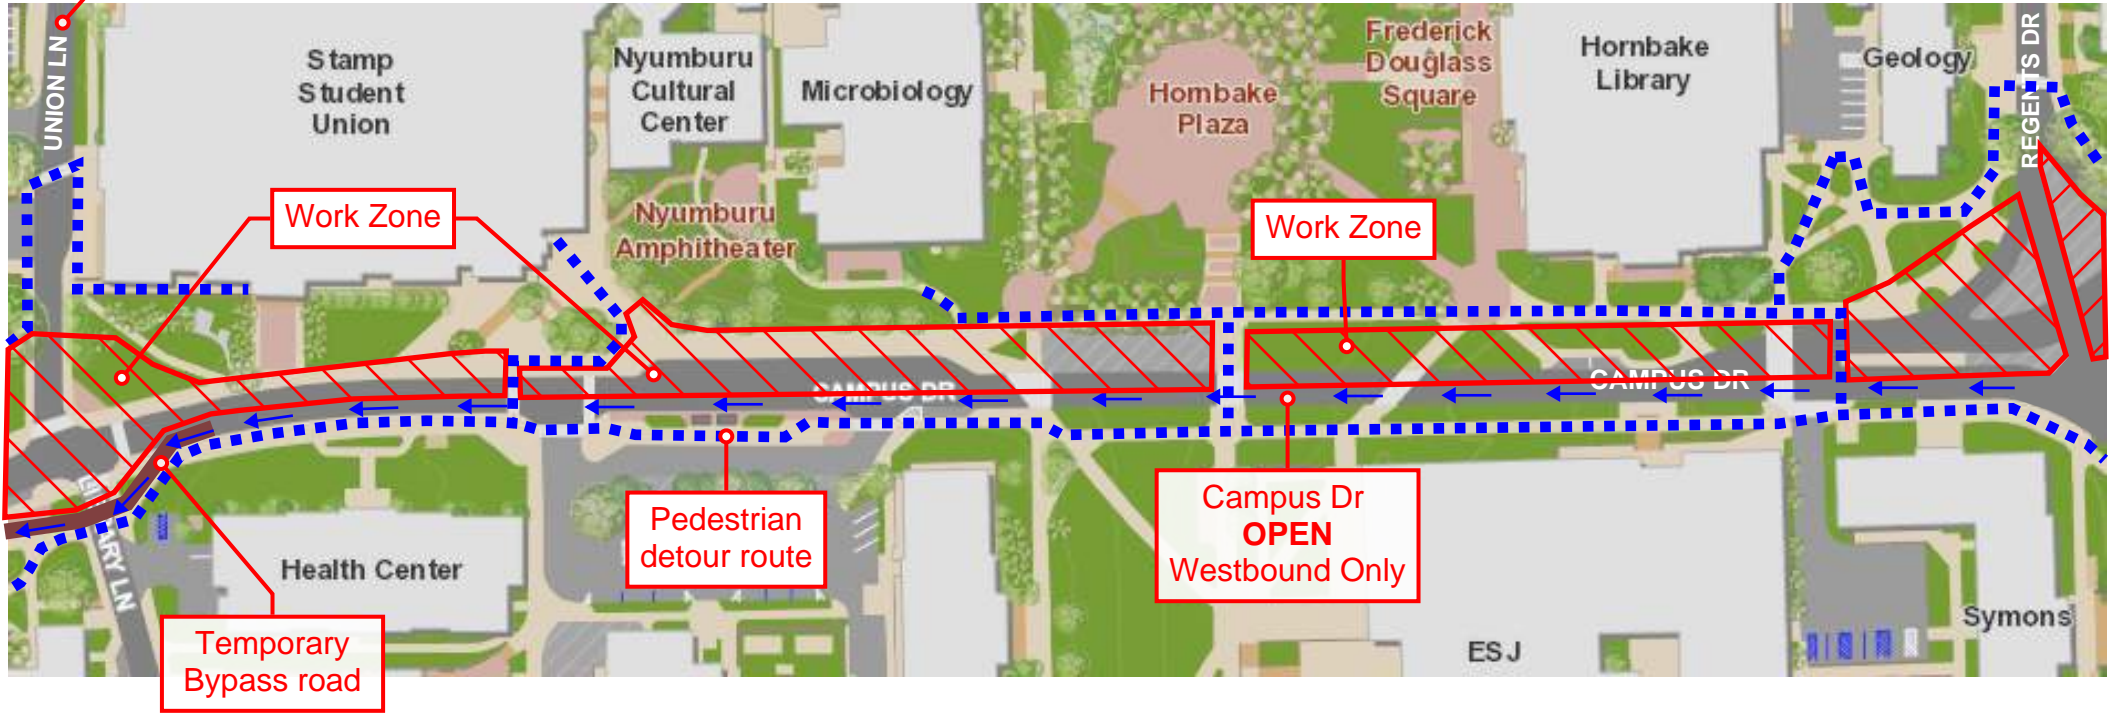

Until 9/1

Work Zone
UNION DR
CLOSED

Pedestrian
detour route

Union Lane access
CLOSED from
Campus Drive

Work Zone

Work Zone
UNION DR
CLOSED

Work Zone
UNION DR
CLOSED

Topiary Testudo
& Veteran's
Memorial
Flag Court

Pedestrian
detour route

Temporary
Bypass road

Until 9/1

Union Lane access
CLOSED from
Campus Drive

Until 9/1