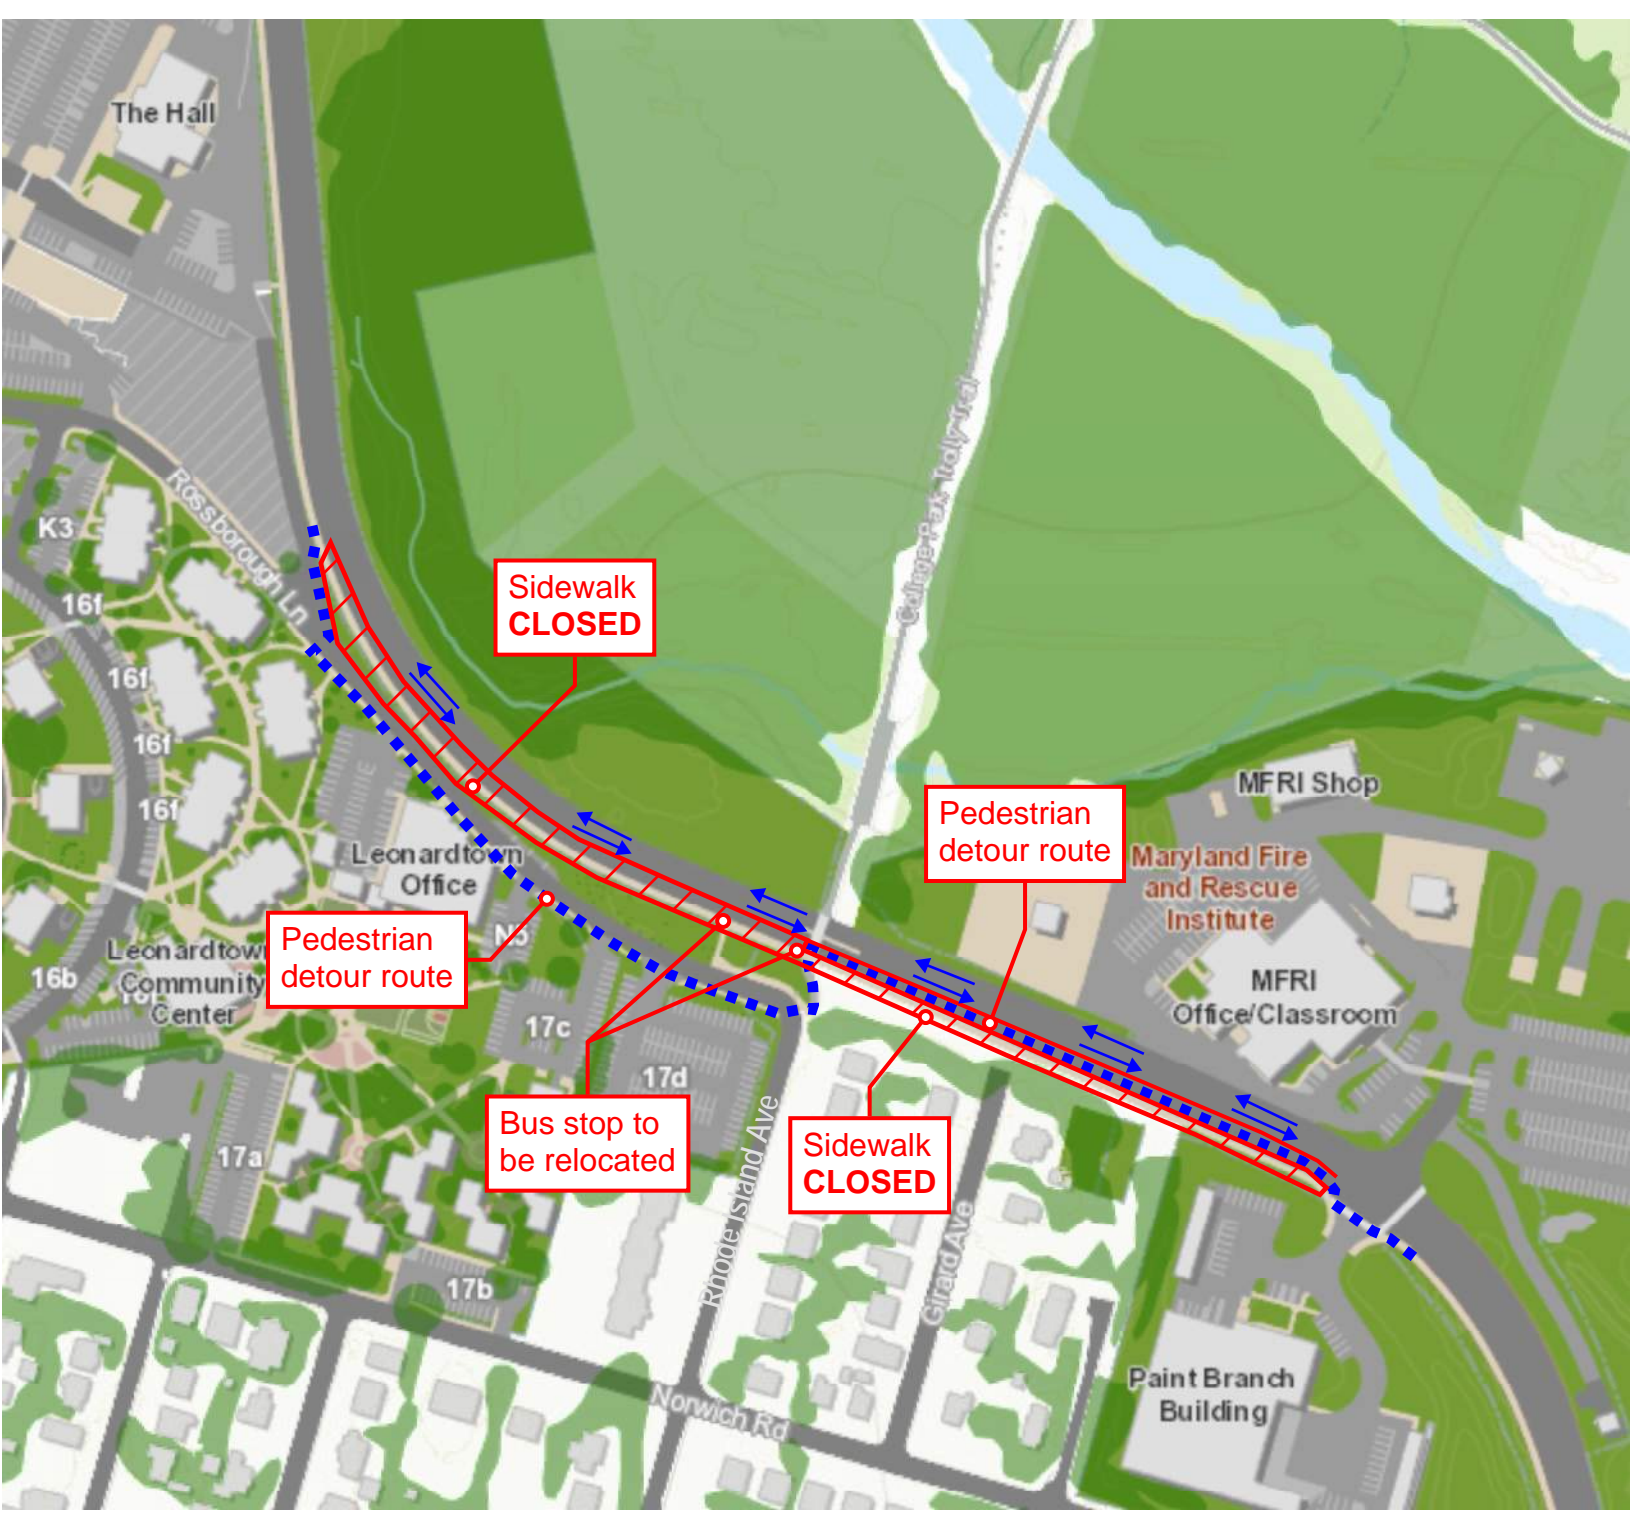

UNION LANE
2 way traffic

Work Zone

Work Zone
UNION DR
CLOSED

Pedestrian
detour route

CAMPUS DR
Westbound
ONLY

Work Zone

TEMPORARY
ALUMNI DR

Knight

Hombake Plaza

Frederick Douglass Square

Hornbake Library

Geology

UNION LN

REGENTS DR

UNION LANE
2 way traffic

Bike Lanes
Opening on
or about
1/24/2024

CAMPUS DR
Westbound
ONLY

Pedestrian
Route

Bike Lanes
Opening on
or about
2/19/2024

Nyumburu
Amphitheater

Pedestrian
Route

Work Zone

Health Center

ESJ

Work
Zone

Pedestrian
Route

The Hall

Rossborough Ln

Sidewalk
CLOSED

College Park Poly/Tel

Pedestrian
detour route

Pedestrian
detour route