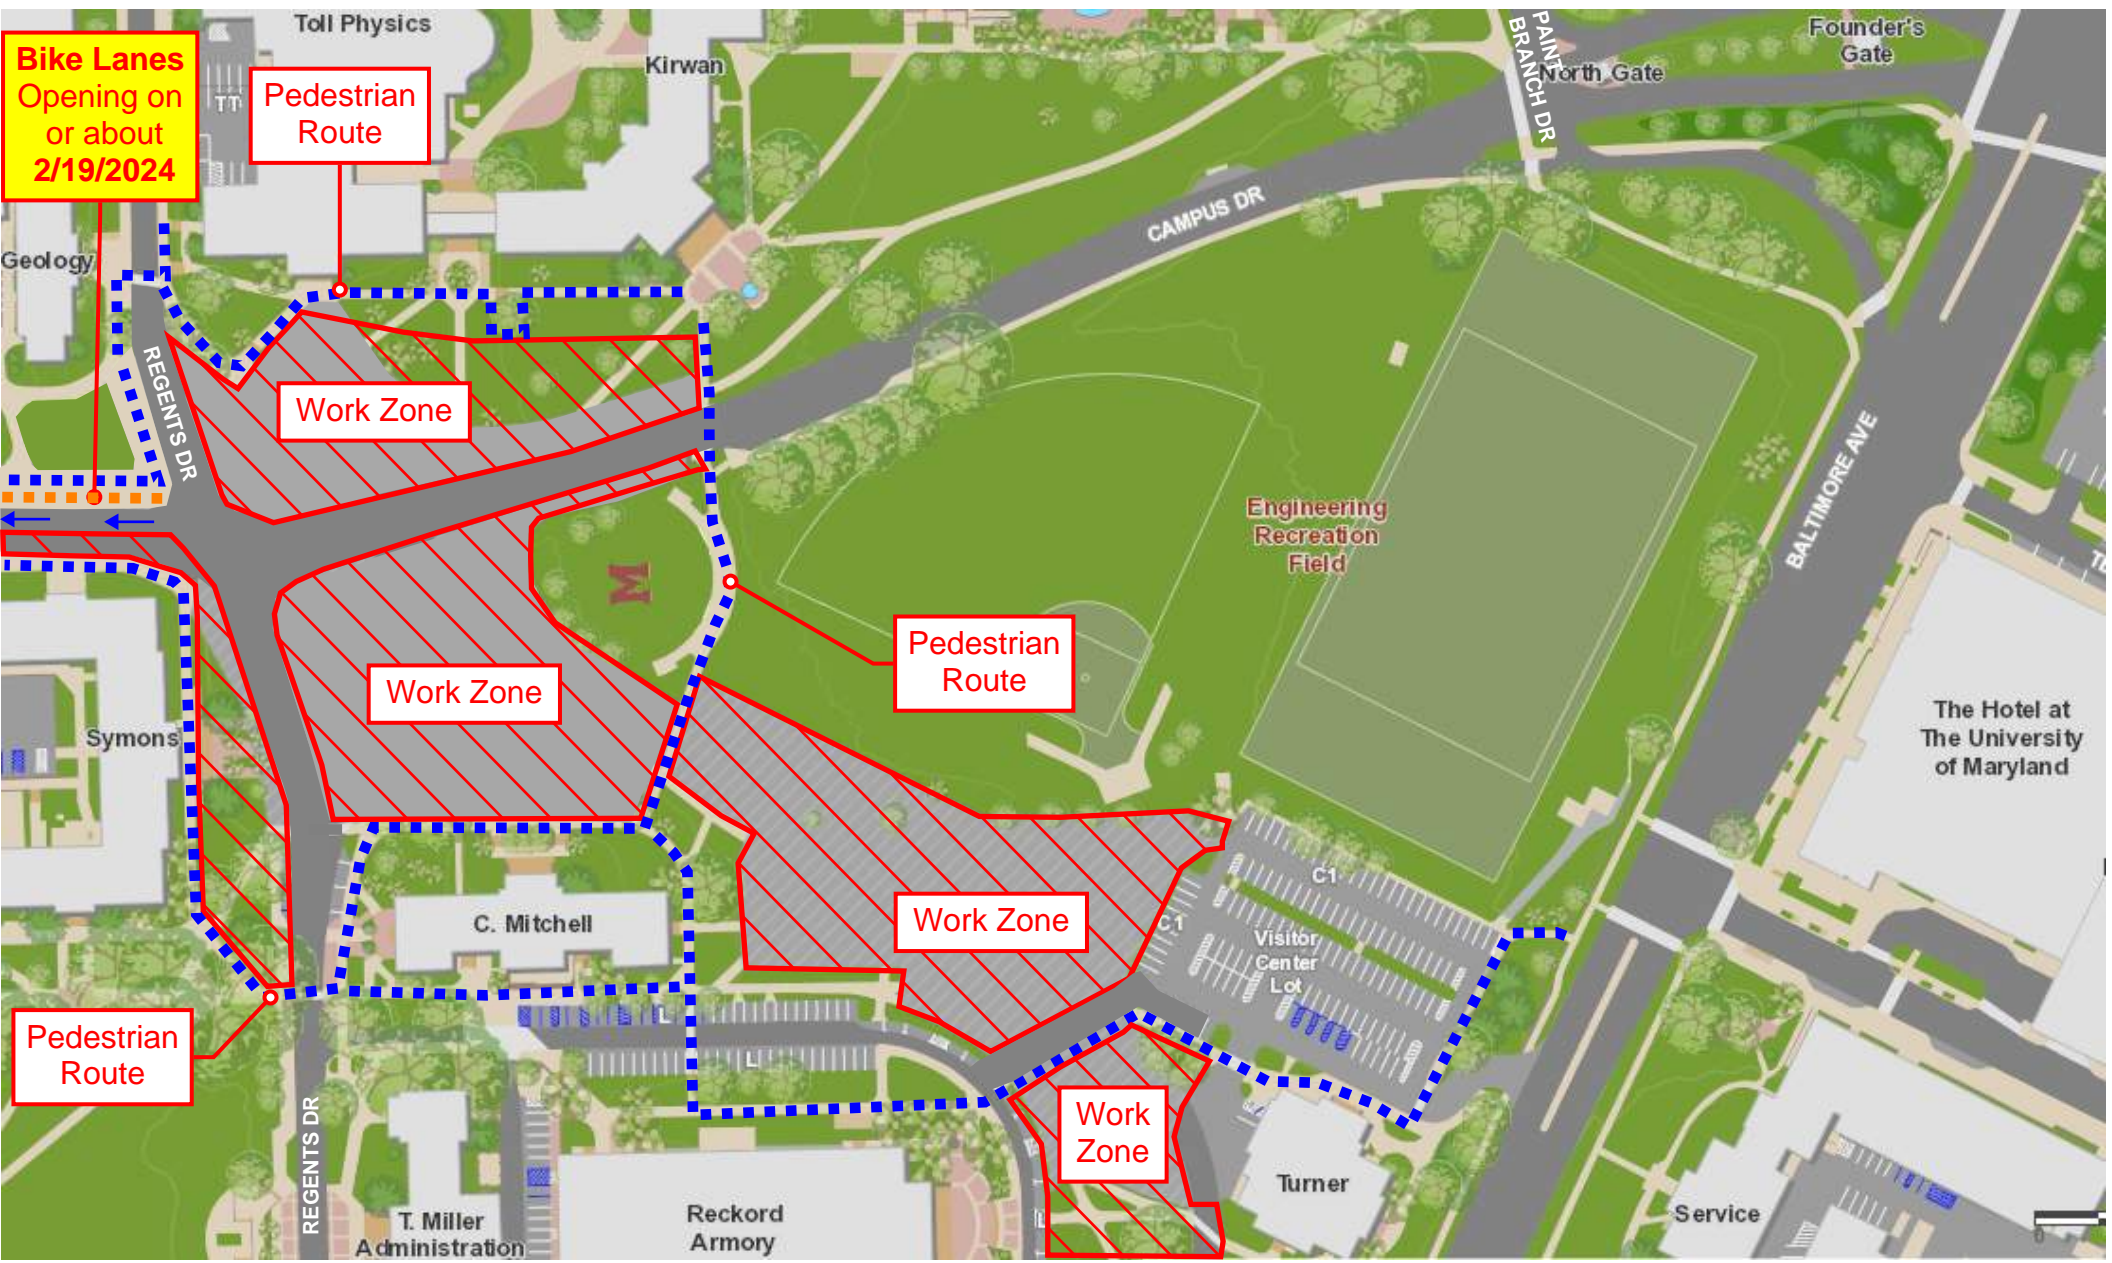

UNION LANE
2 way traffic

Work Zone

Work Zone
UNION DR
CLOSED

Pedestrian
detour route

CAMPUS DR
Westbound
ONLY

Work Zone

TEMPORARY
ALUMNI DR

Knight

Hombake Plaza

Frederick Douglass Square

Hornbake Library

Geology

UNION LN

REGENTS DR

UNION LANE
2 way traffic

Bike Lanes
Opening on
or about
1/24/2024

Symons

LIBRARY LN

Bike Lanes
Opening on
or about
2/19/2024

Pedestrian
Route

Work Zone

Work Zone

Pedestrian
Route

Work Zone

Work
Zone

Pedestrian
Route

The Hall

Rossborough Ln

Sidewalk
CLOSED

College Park Poly/Tel

Pedestrian
detour route

Pedestrian
detour route