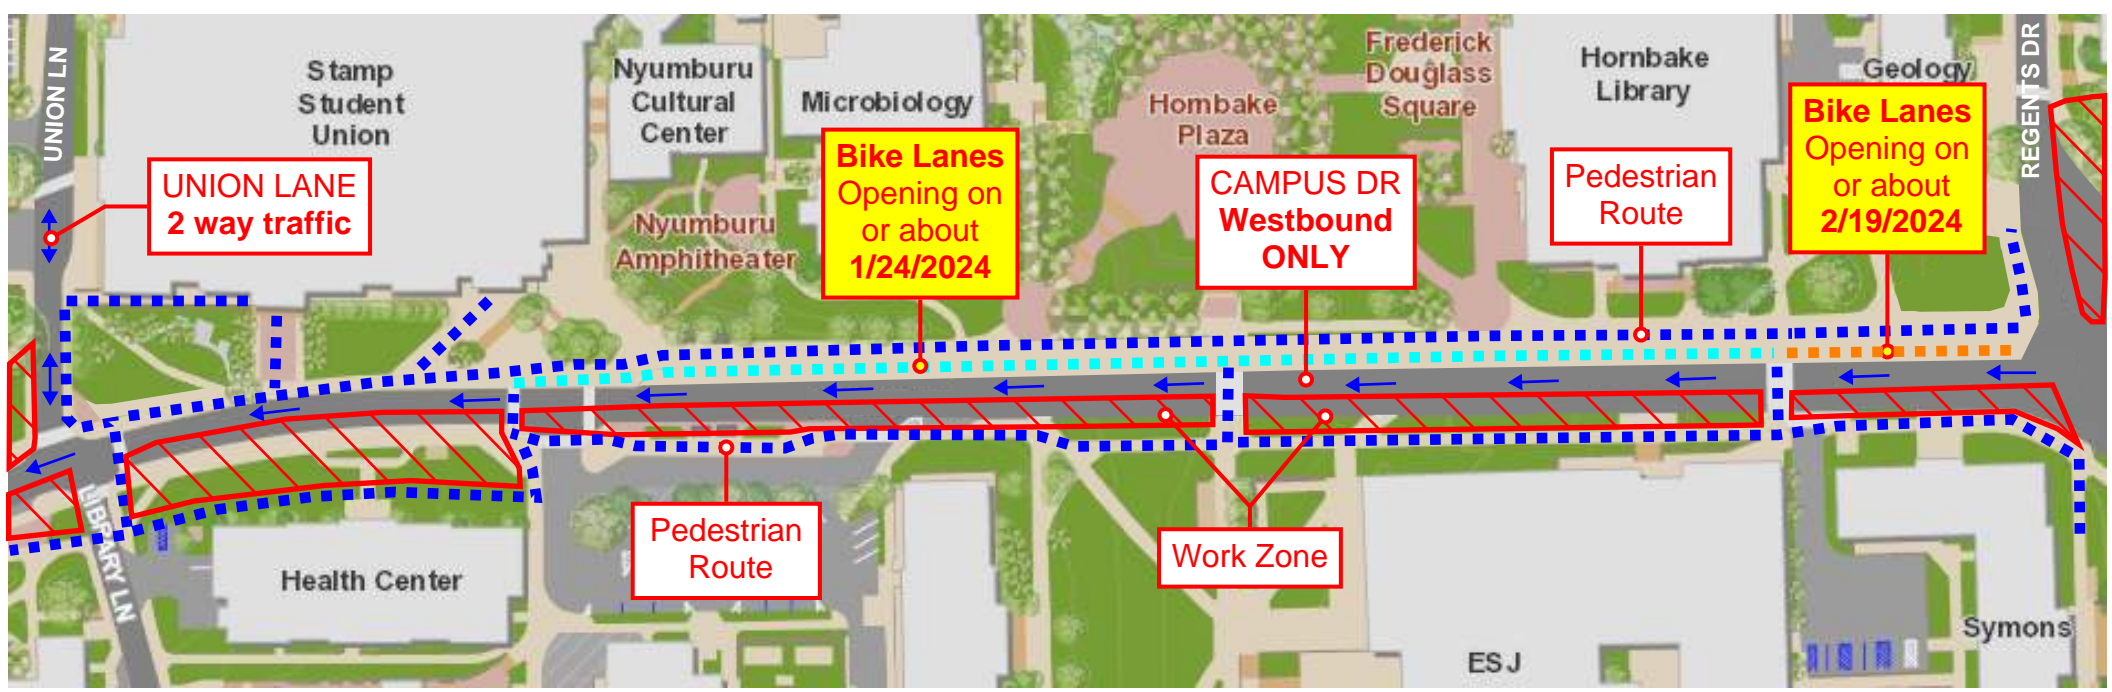

UNION LANE
2 way traffic

Work Zone

Work Zone
UNION DR
CLOSED

Pedestrian
detour route

CAMPUS DR
Westbound
ONLY

Work Zone

TEMPORARY
ALUMNI DR

Knight

Knight Hall
Pollinator
Garden

Benjamin

Topiary Terrace
& Veteran
Memorial
Flag Court

Dorchester

St. Mary's

Stamp Student Union

Nyumburu Cultural Center

Microbiology

Hombake Plaza

Frederick Douglass Square

Hornbake Library

Geology

UNION LN

REGENTS DR

UNION LANE
2 way traffic

Bike Lanes
Opening on
or about
1/24/2024

CAMPUS DR
Westbound
ONLY

Pedestrian
Route

Bike Lanes
Opening on
or about
2/19/2024

Nyumburu
Amphitheater

Pedestrian
Route

Work Zone

Health Center

ESJ