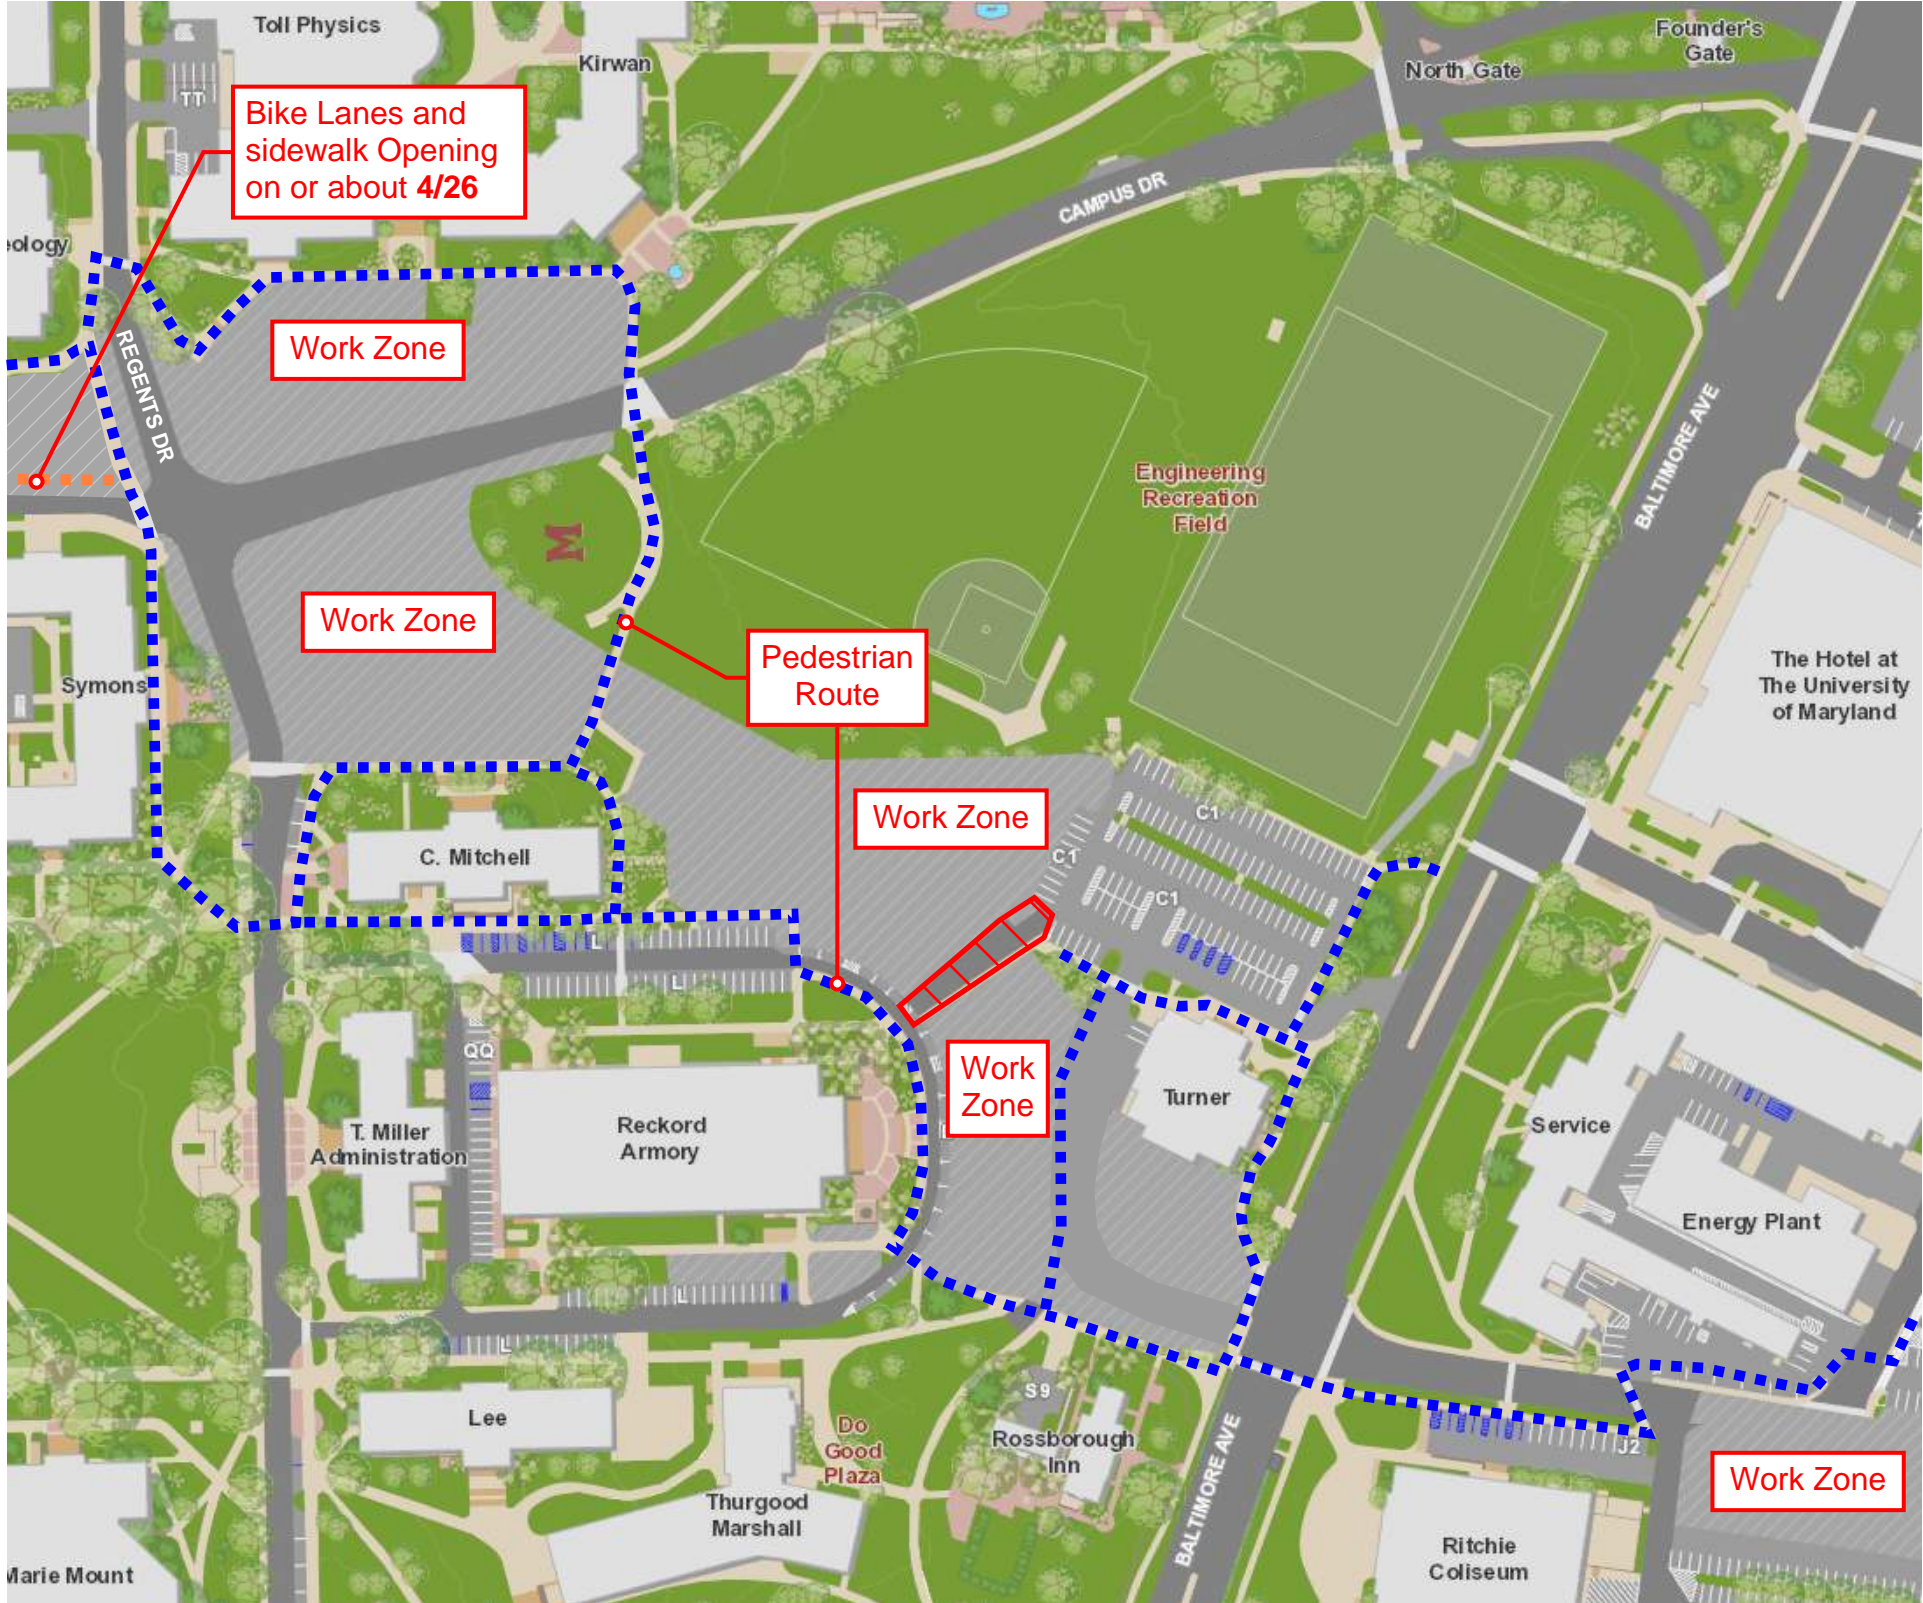

Nyumburu Cultural Center

Microbiology

Nyumburu Amphitheater

Hornbake Plaza

Frederick Douglass Square

Hornbake Library

Geology

CAMPUS DR

Health Center

HP

Pedestrian Route

ESJ

Bike Lanes and sidewalk Opening on or about 4/26

Symons

Jimenez

H.J. Patterson

Pollinator Garden at Edward St. John

ary's

Bike Lanes and sidewalk Opening on or about 4/26

Work Zone

Work Zone

Pedestrian Route

Work Zone

Work Zone

Work Zone

Pedestrian Route

Rossborough Inn

Ritchie Coliseum

House 1

House 2

House 3

House 4