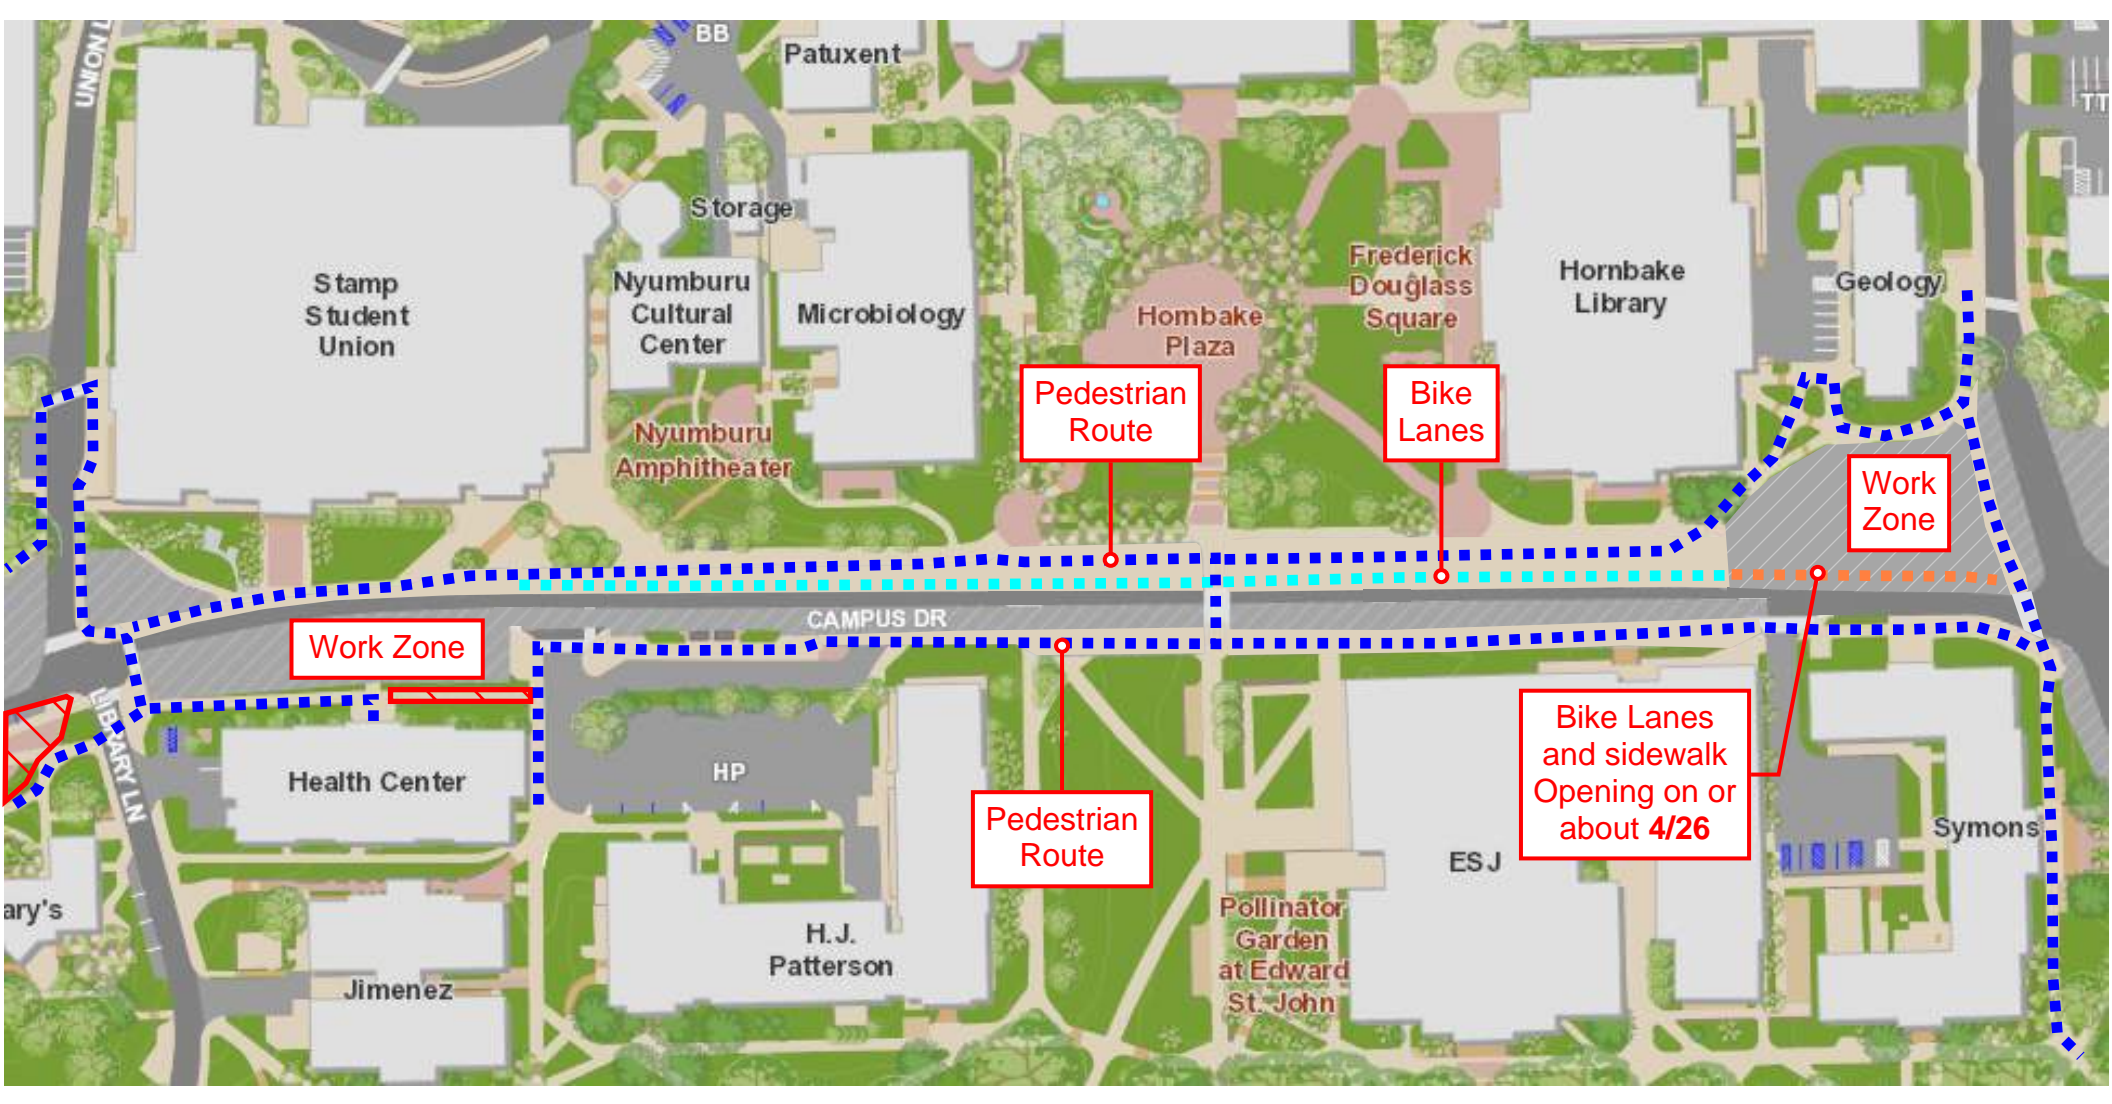

Cole Student Activities Building

Work Zone

LIBRARY LN

Work Zone

Work Zone

Work Zone

Knight

Knight Hall Pollinator Garden

Benjamin

Topiary Testudo & Veteran's Memorial Flag Court

Dorchester

St. Mary's

CAMPUS DR

Work Zone

Pedestrian Route

Bike Lanes

Work Zone

Pedestrian Route

Bike Lanes and sidewalk Opening on or about 4/26

UNION L

BB

Patuxent

Storage

Stamp Student Union

Work Zone

Pedestrian Route

Rossborough Inn

Ritchie Coliseum

House 1

House 2

House 3

House 4