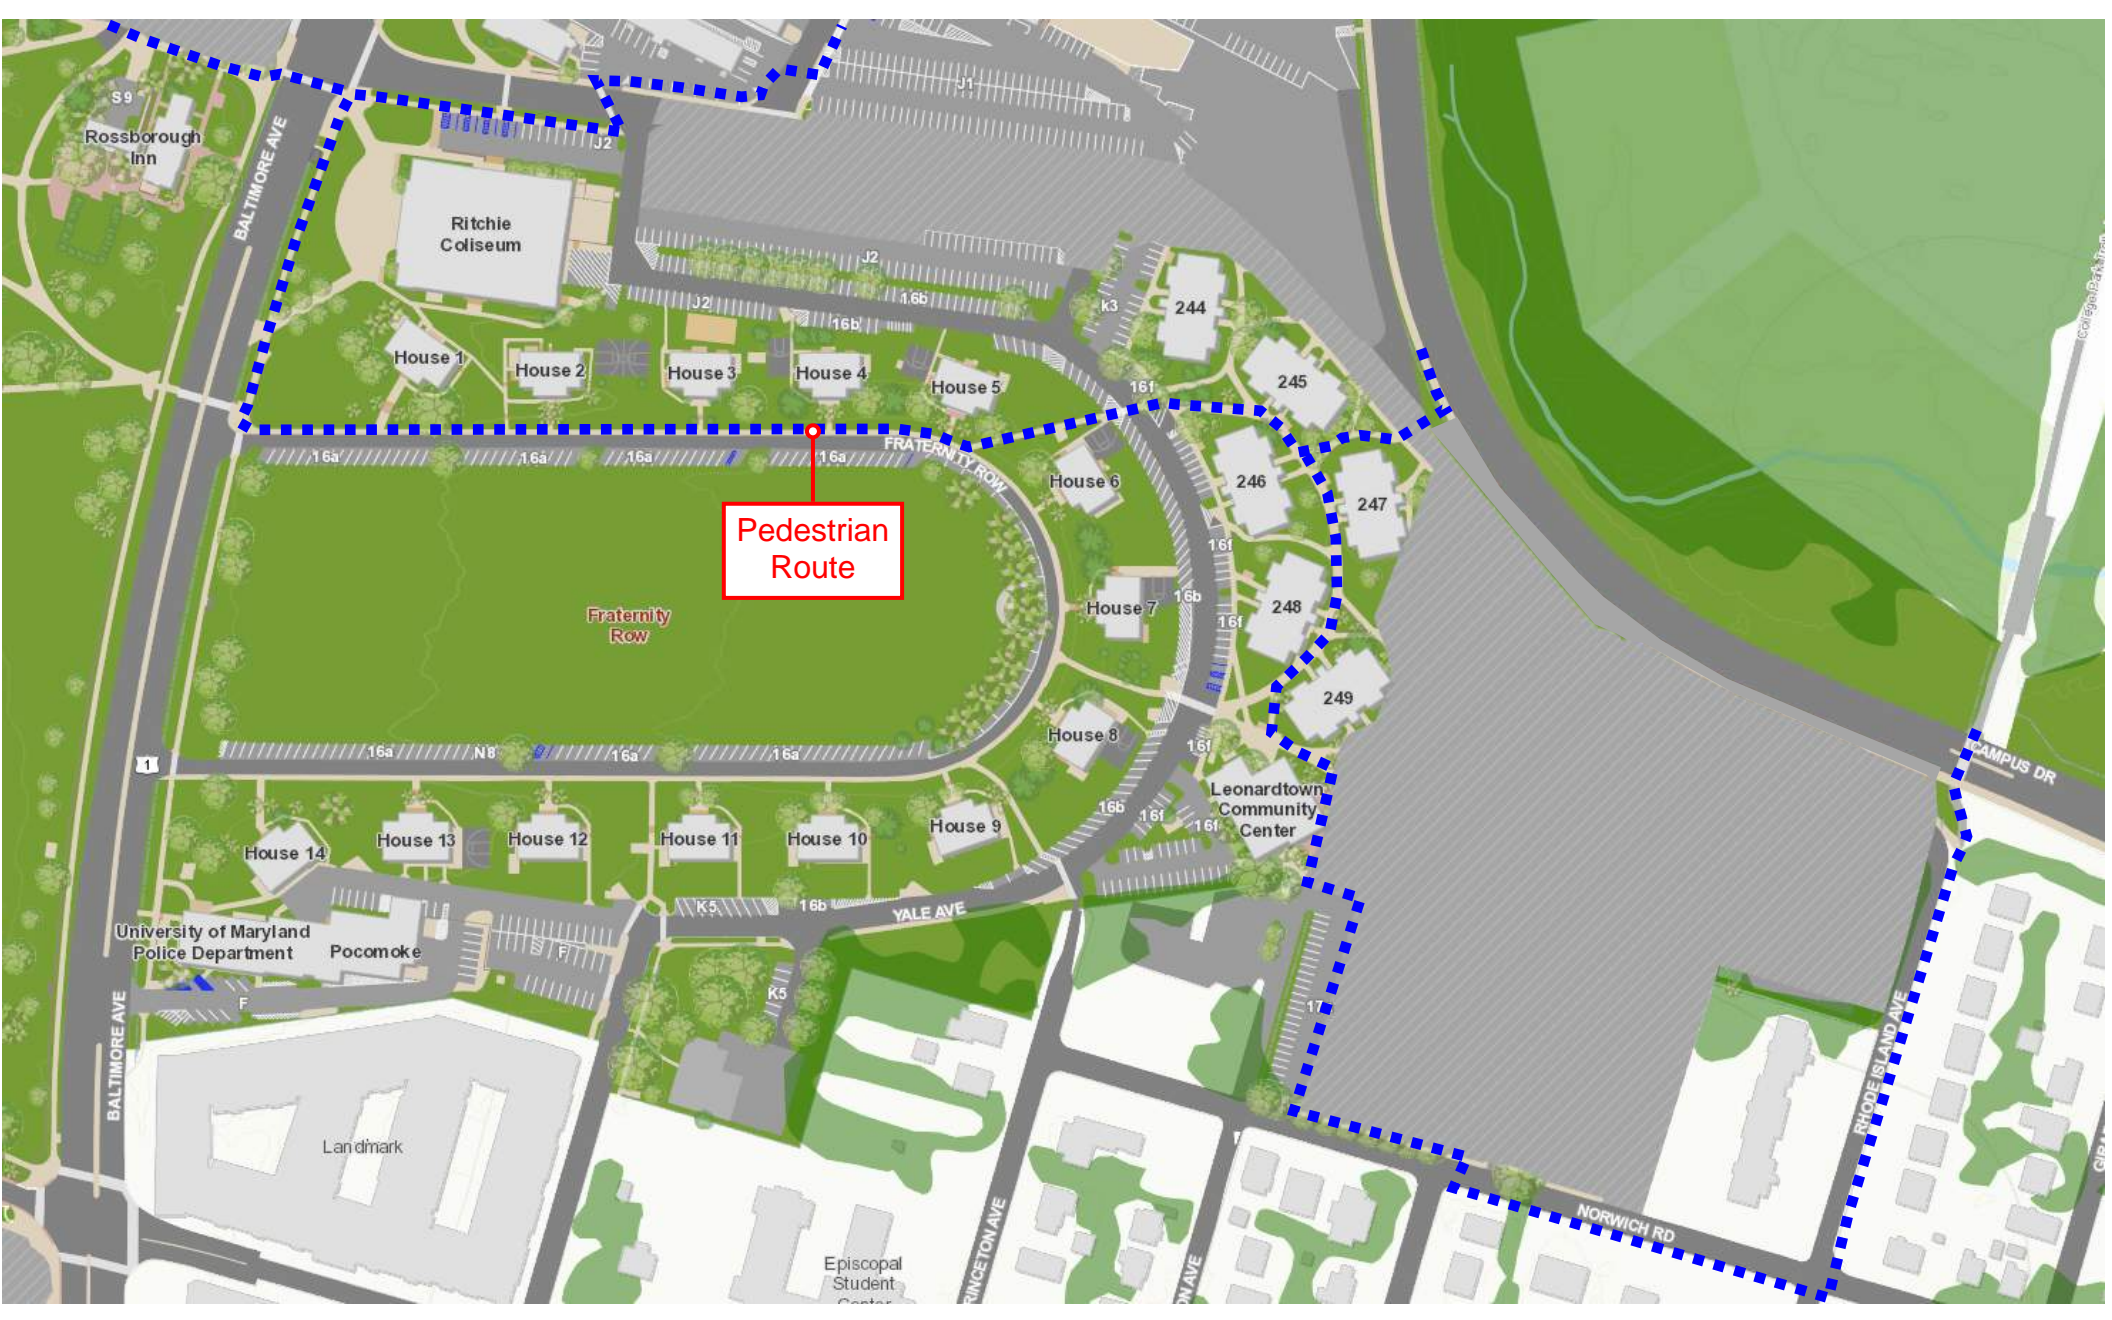

Pollinator Garden at Edward St. John

ary's

Bike Lanes and sidewalk Opening on or about 4/26

Work Zone

Work Zone

Pedestrian Route

Work Zone

Work Zone

Work Zone

Pedestrian Route

Rossborough Inn

Ritchie Coliseum

House 1

House 2

House 3

House 4