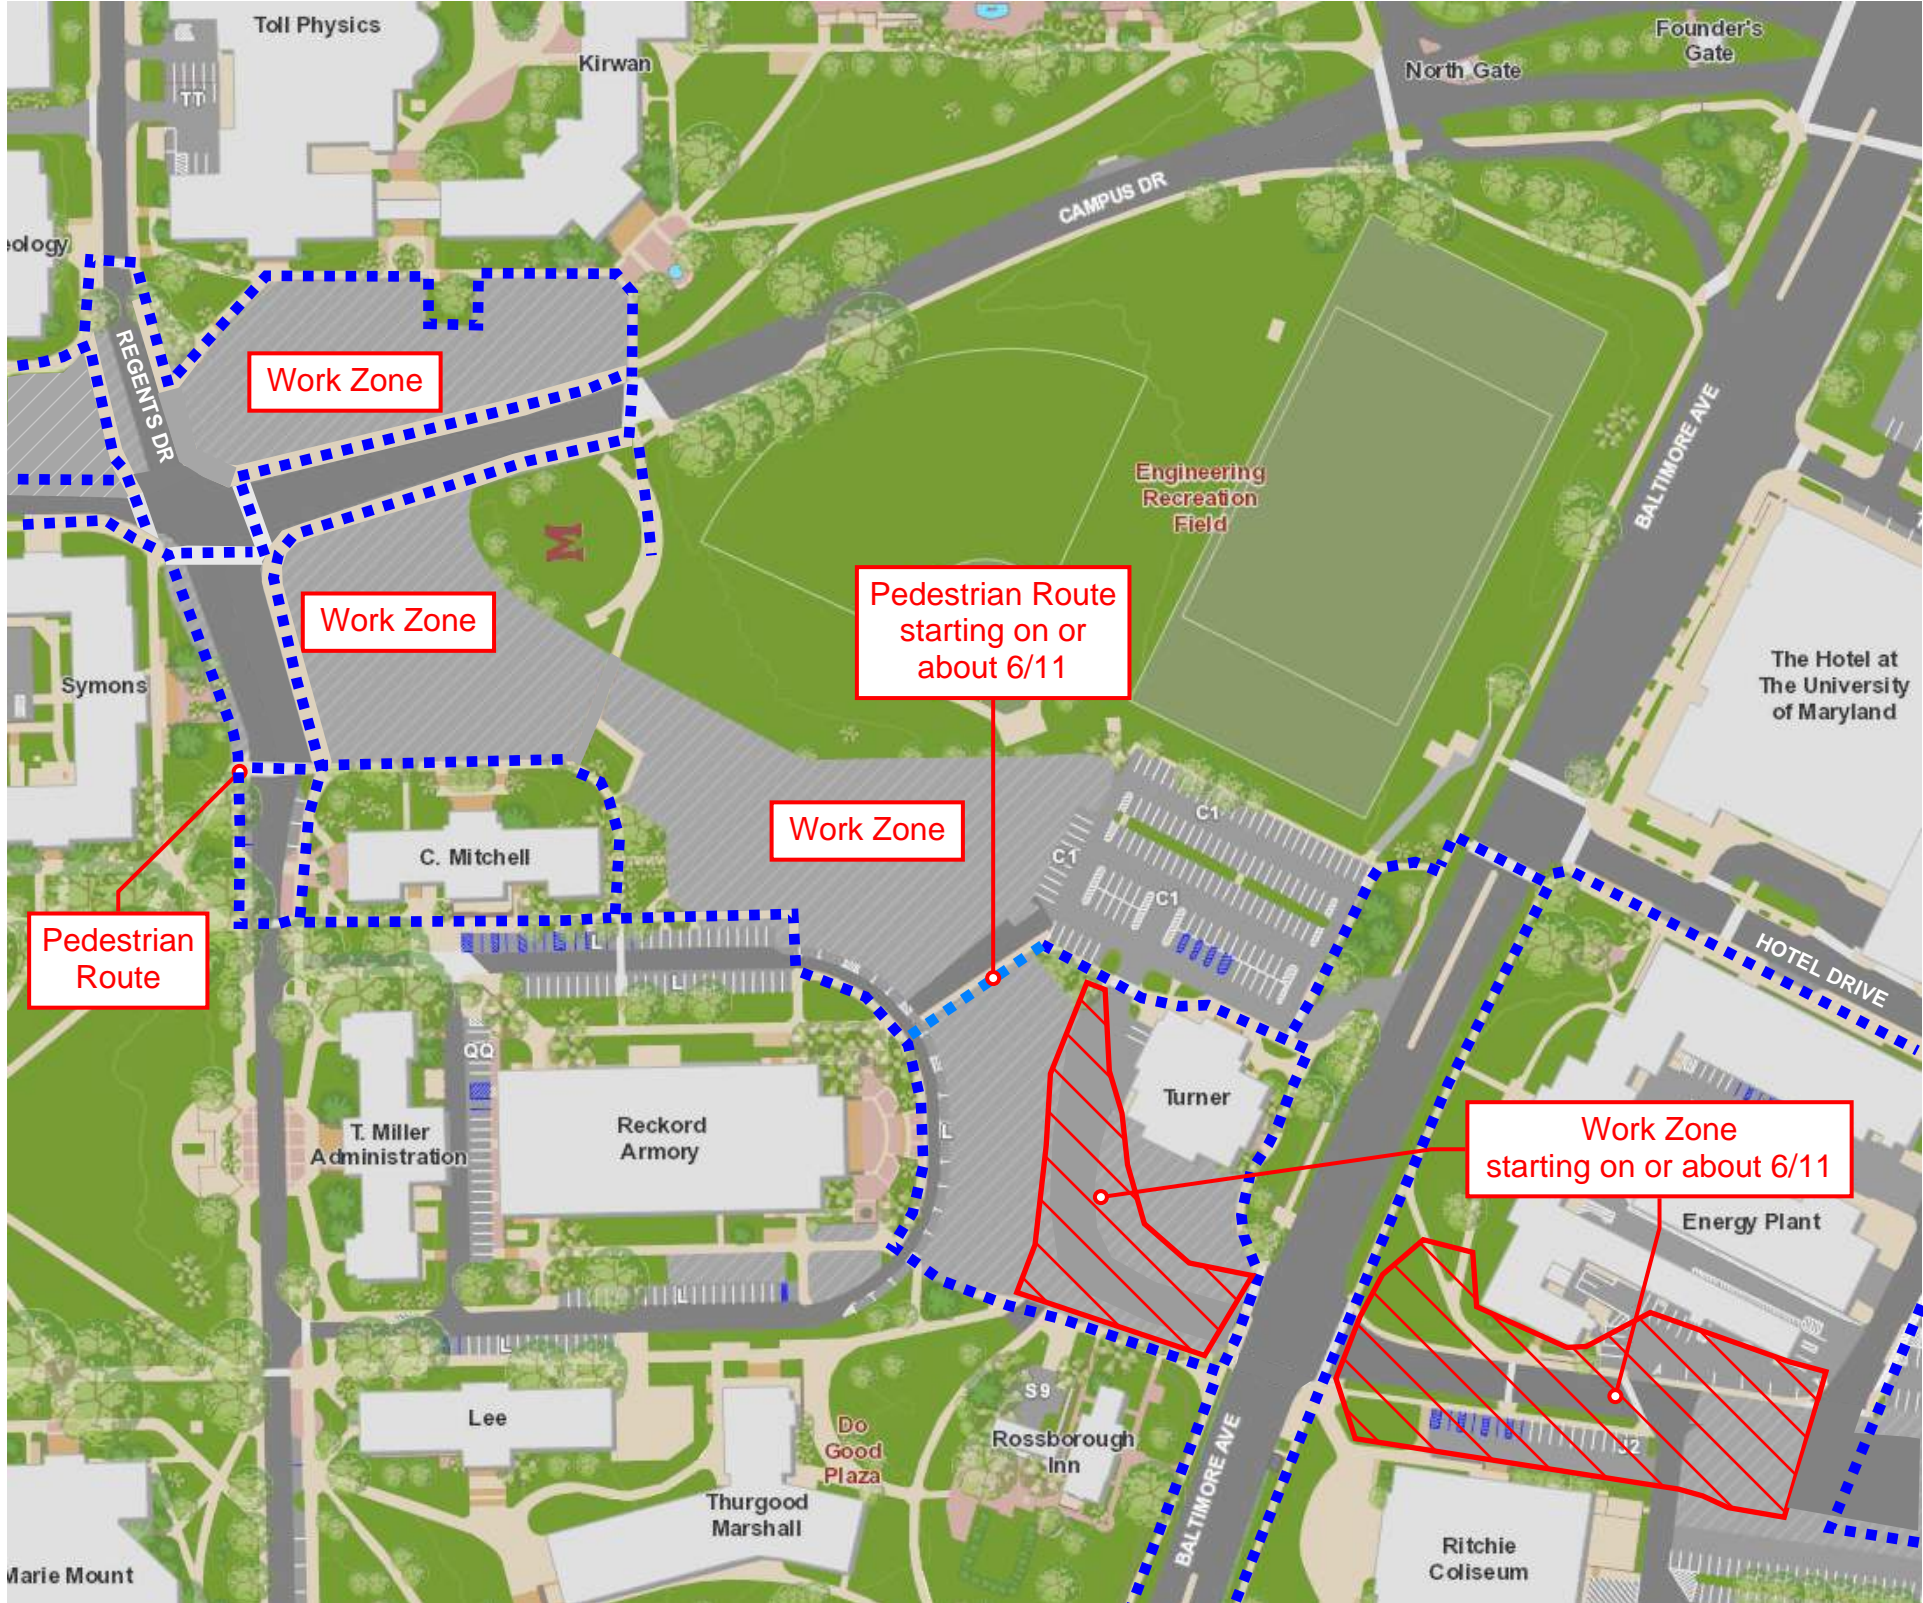

CHAMPIONSHIP LN

ALUMNI DR

House

Union Lane Garage

UNION LN

Cole Student Activities Building

Work Zone

Work Zone

Work Zone

Work Zone

LIBRARY LN

Knight

Knight Hall Pollinator Garden

Benjamin

Topiary Te & Veteran's Memorial Flag Court

St Mary's

Dorchester

CAMPUS DR

Health Center Entrance from Campus Drive **CLOSED**

Pedestrian Route

Temporary Bike Lanes

Work Zone

Work Zone

Pedestrian Route

ESJ Entrance **CLOSED**

Temporary ADA Entrance

Temporary Main Entrance

Work Zone starting on
or about 6/11

Pedestrian
Route