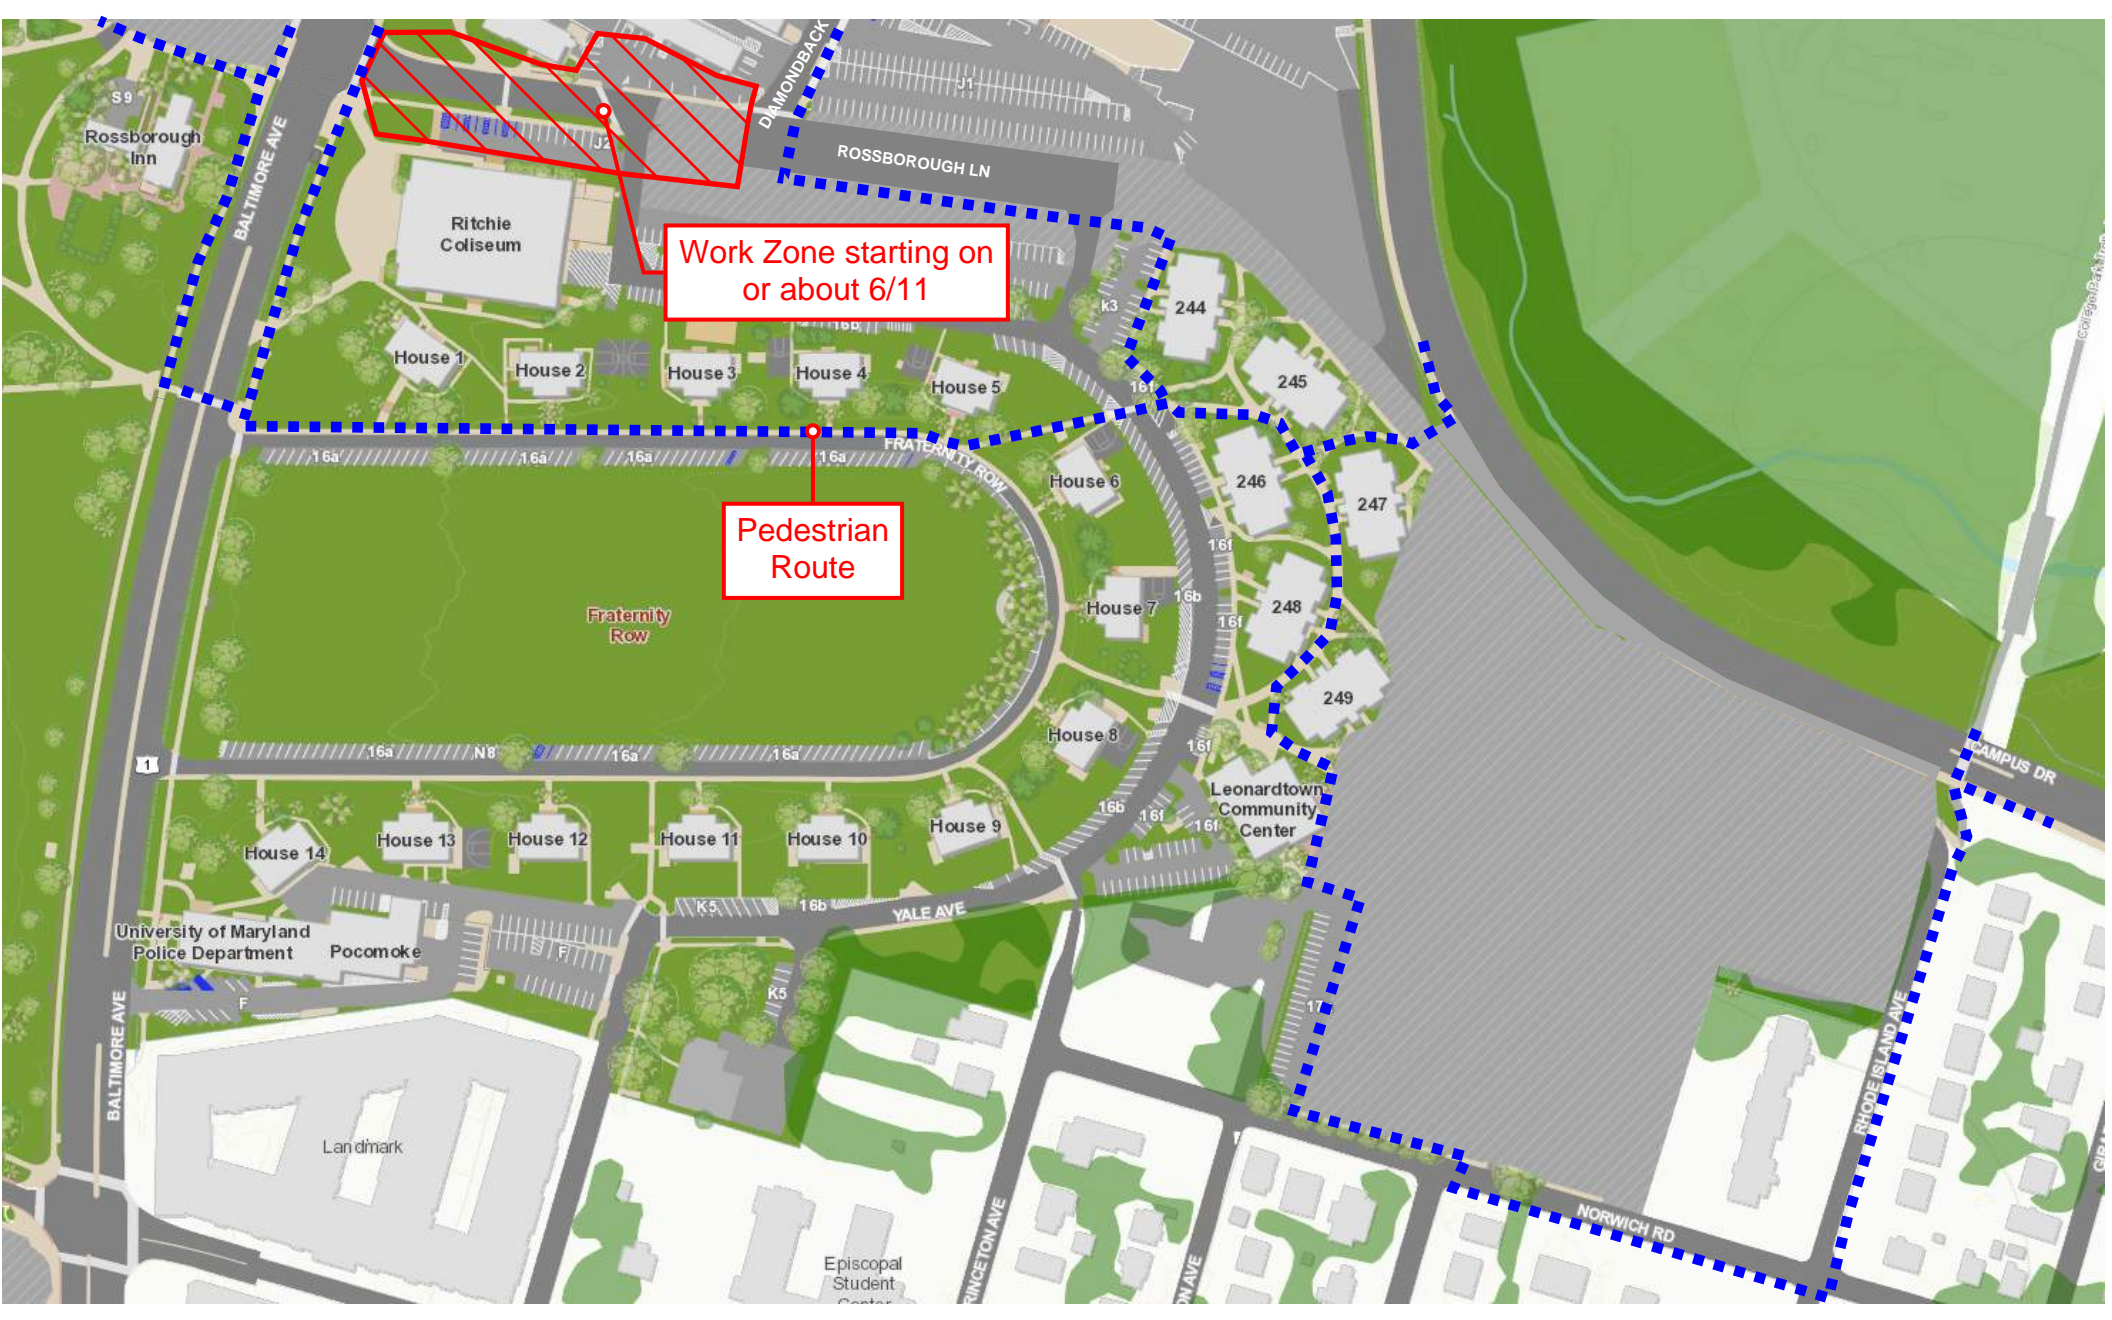

Work Zone

Work Zone

LIBRARY LN

Knight

Knight Hall Pollinator Garden

Benjamin

Topiary Te & Veteran's Memorial Flag Court

St Mary's

Dorchester

CAMPUS DR

Health Center Entrance from Campus Drive **CLOSED**

Pedestrian Route

Temporary Bike Lanes

Work Zone

Work Zone

Pedestrian Route

ESJ Entrance **CLOSED**

Temporary ADA Entrance

Temporary Main Entrance

Work Zone starting on
or about 6/11

Pedestrian
Route