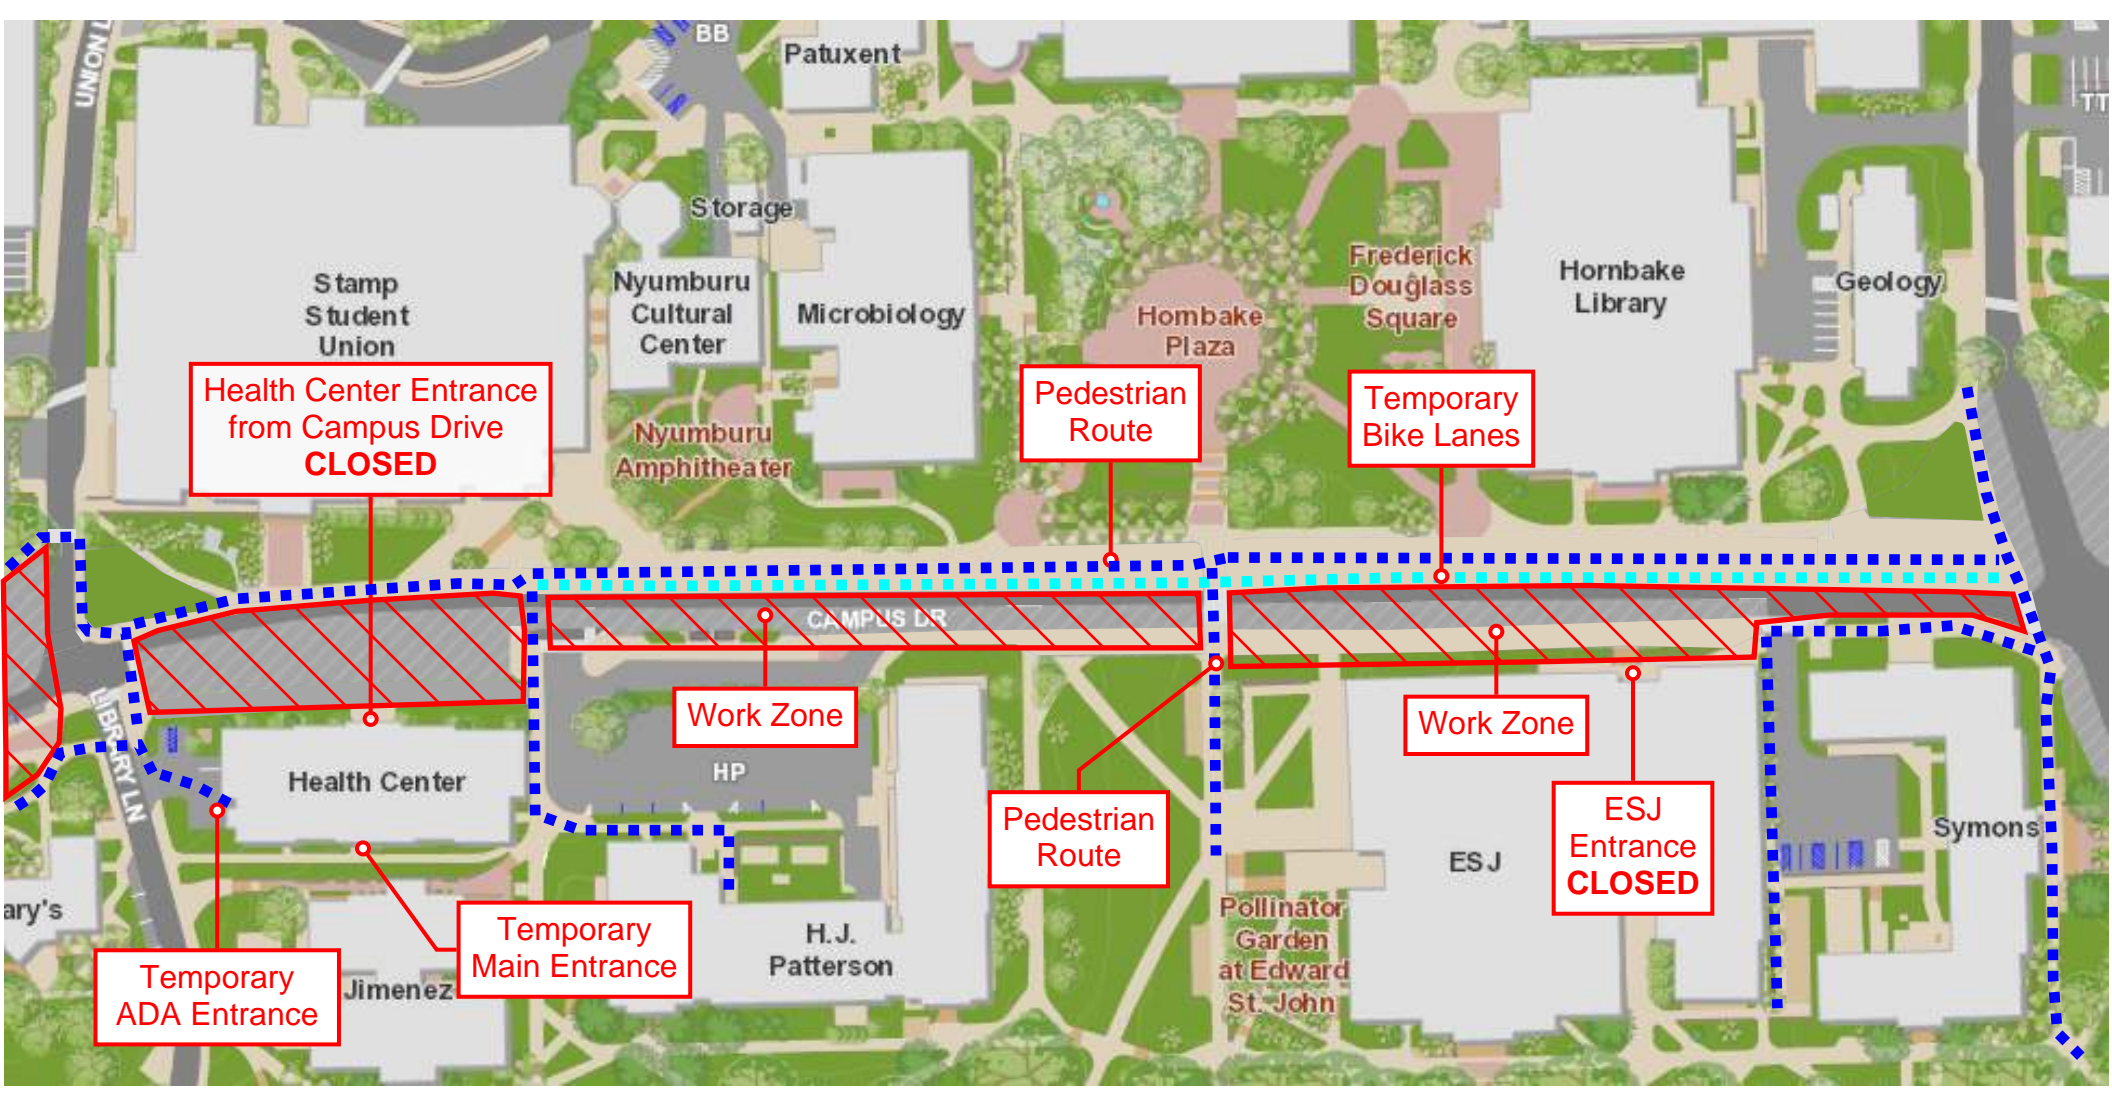

CHAMPIONSHIP LN

ALUMNI DR

House

Union Lane Garage

UNION LN

Cole Student Activities Building

Work Zone

Work Zone

Work Zone

Work Zone

LIBRARY LN

Knight

Knight Hall Pollinator Garden

Benjamin

Topiary Te & Veteran's Memorial Flag Court

St Mary's

Dorchester

CAMPUS DR

Health Center Entrance from Campus Drive **CLOSED**

Pedestrian Route

Temporary Bike Lanes

Work Zone

Work Zone

Pedestrian Route

ESJ Entrance **CLOSED**

Temporary ADA Entrance

Temporary Main Entrance

Work Zone starting on
or about 6/11

Pedestrian
Route