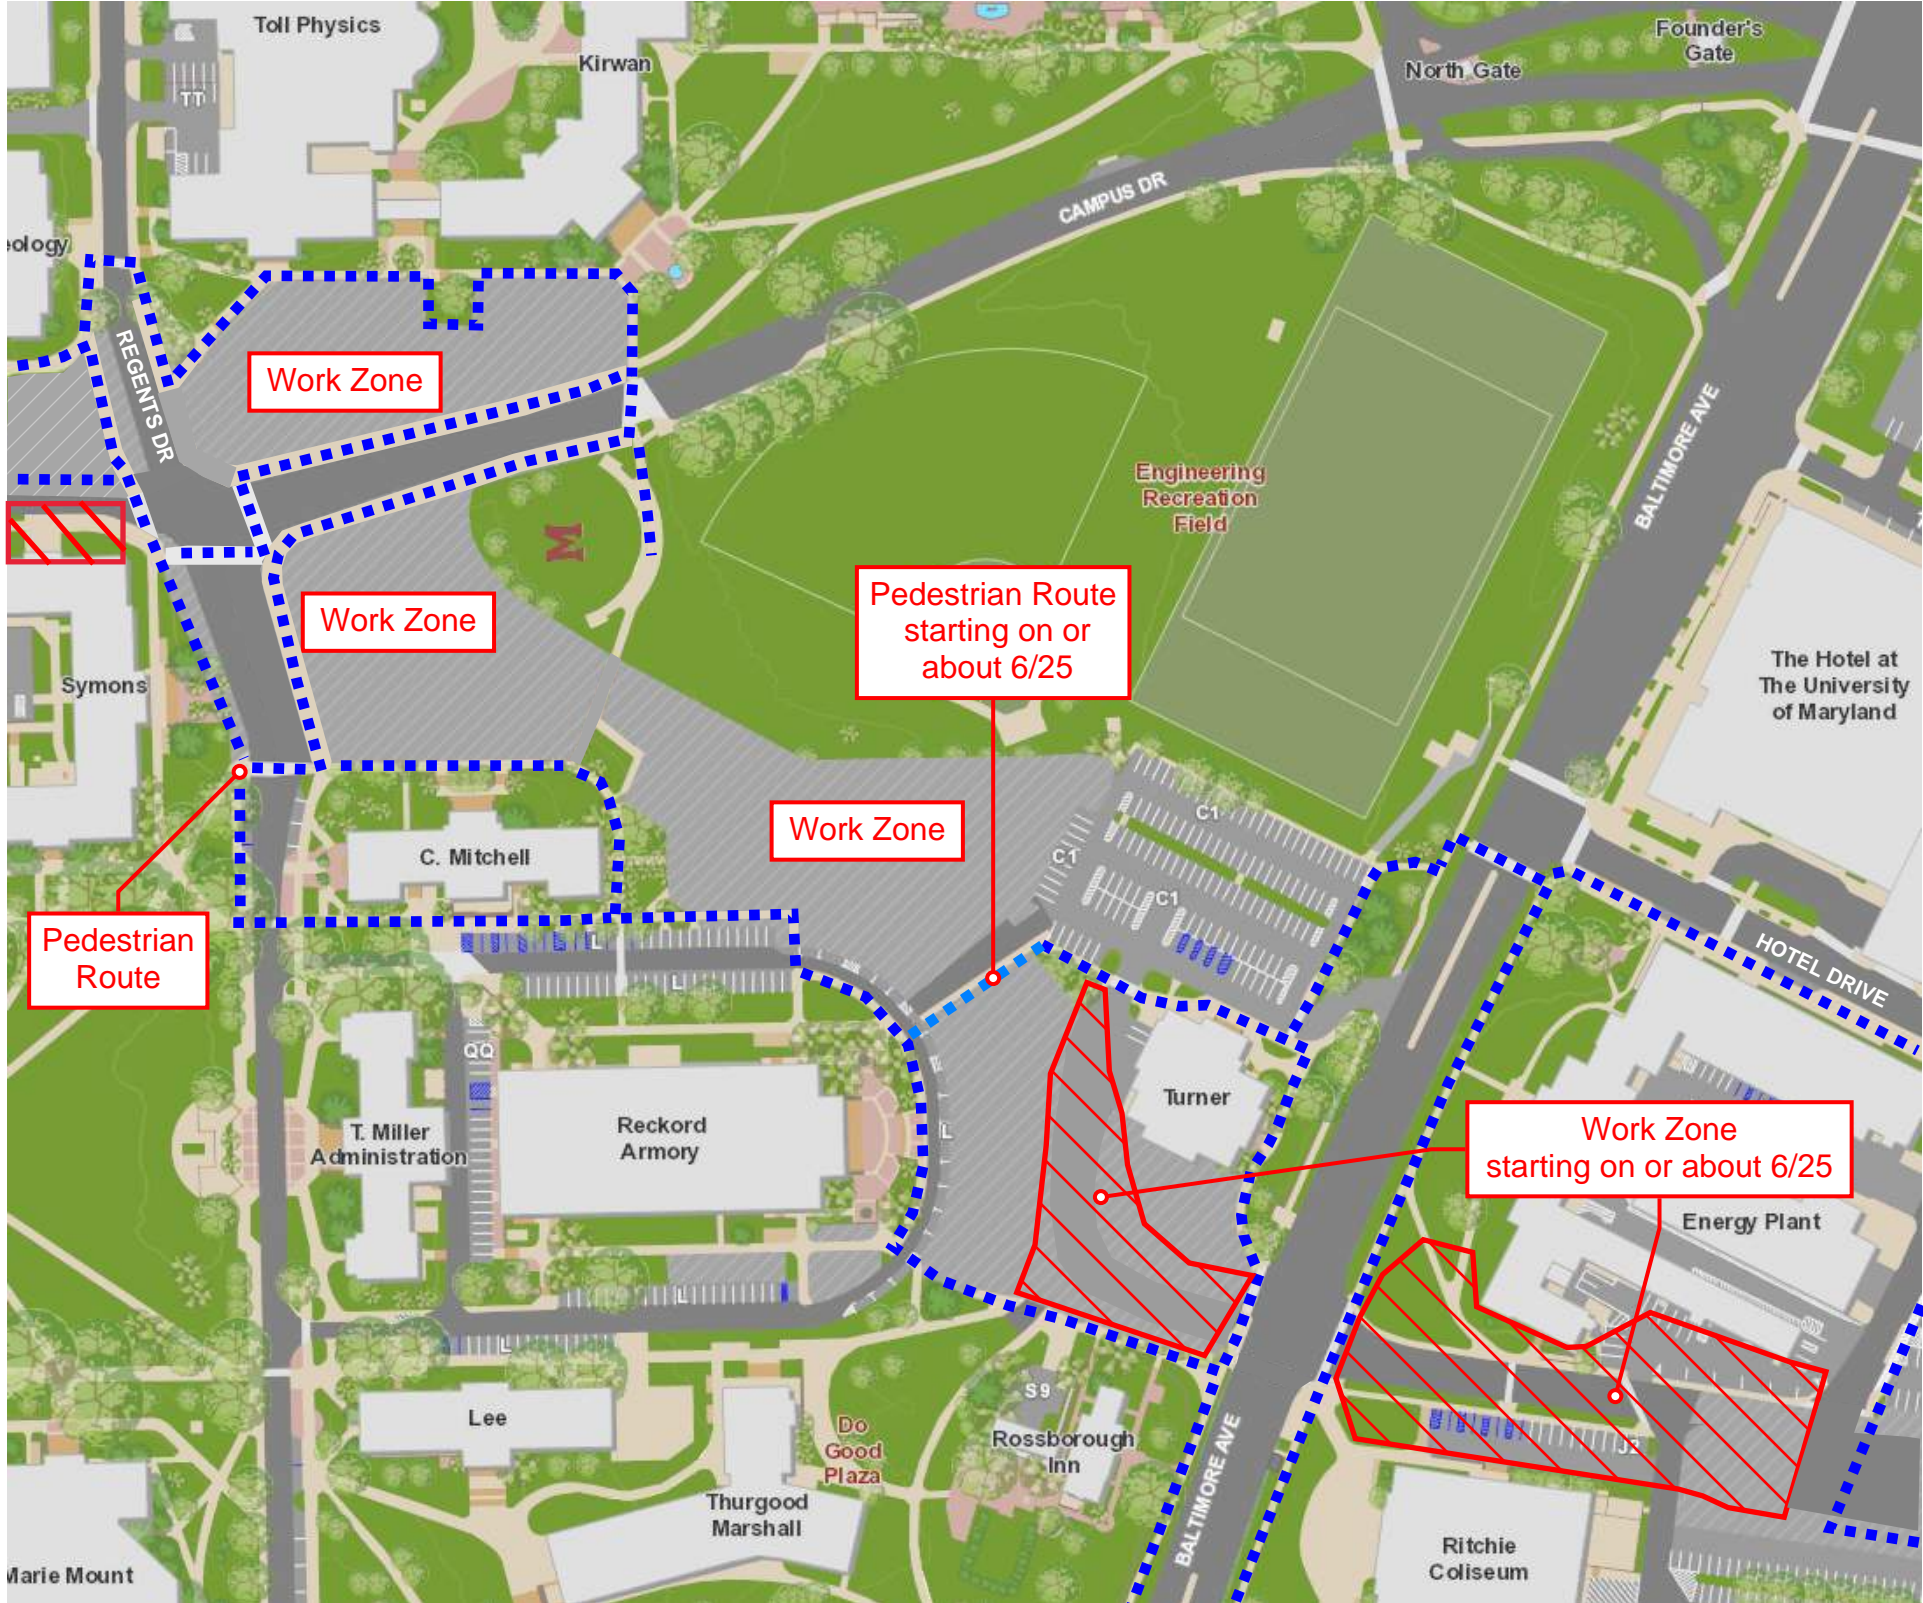

College Park
Marriott Hotel &
Conference Center

Friendship
Garden

Pedestrian
Route

Work Zone

CAMPUS DR

E TREISBERGER DR

ADDELPHI RD

University
Baptist
Church

ALUMNI DR

UNION LN

LIBRARY LN

Health Center Entrance from Campus Drive **CLOSED**

Pedestrian Route

Temporary Bike Lanes

Work Zone

Work Zone

Work Zone

Work Zone

ESJ and Symons Entrances **CLOSED**

Pedestrian Route

Temporary ADA Entrance

Temporary Main Entrance

Work Zone

Work Zone

Pedestrian Route
starting on or
about 6/25

Work Zone

Pedestrian
Route

Work Zone
starting on or about 6/25

Work Zone starting on
or about 6/25

Pedestrian
Route