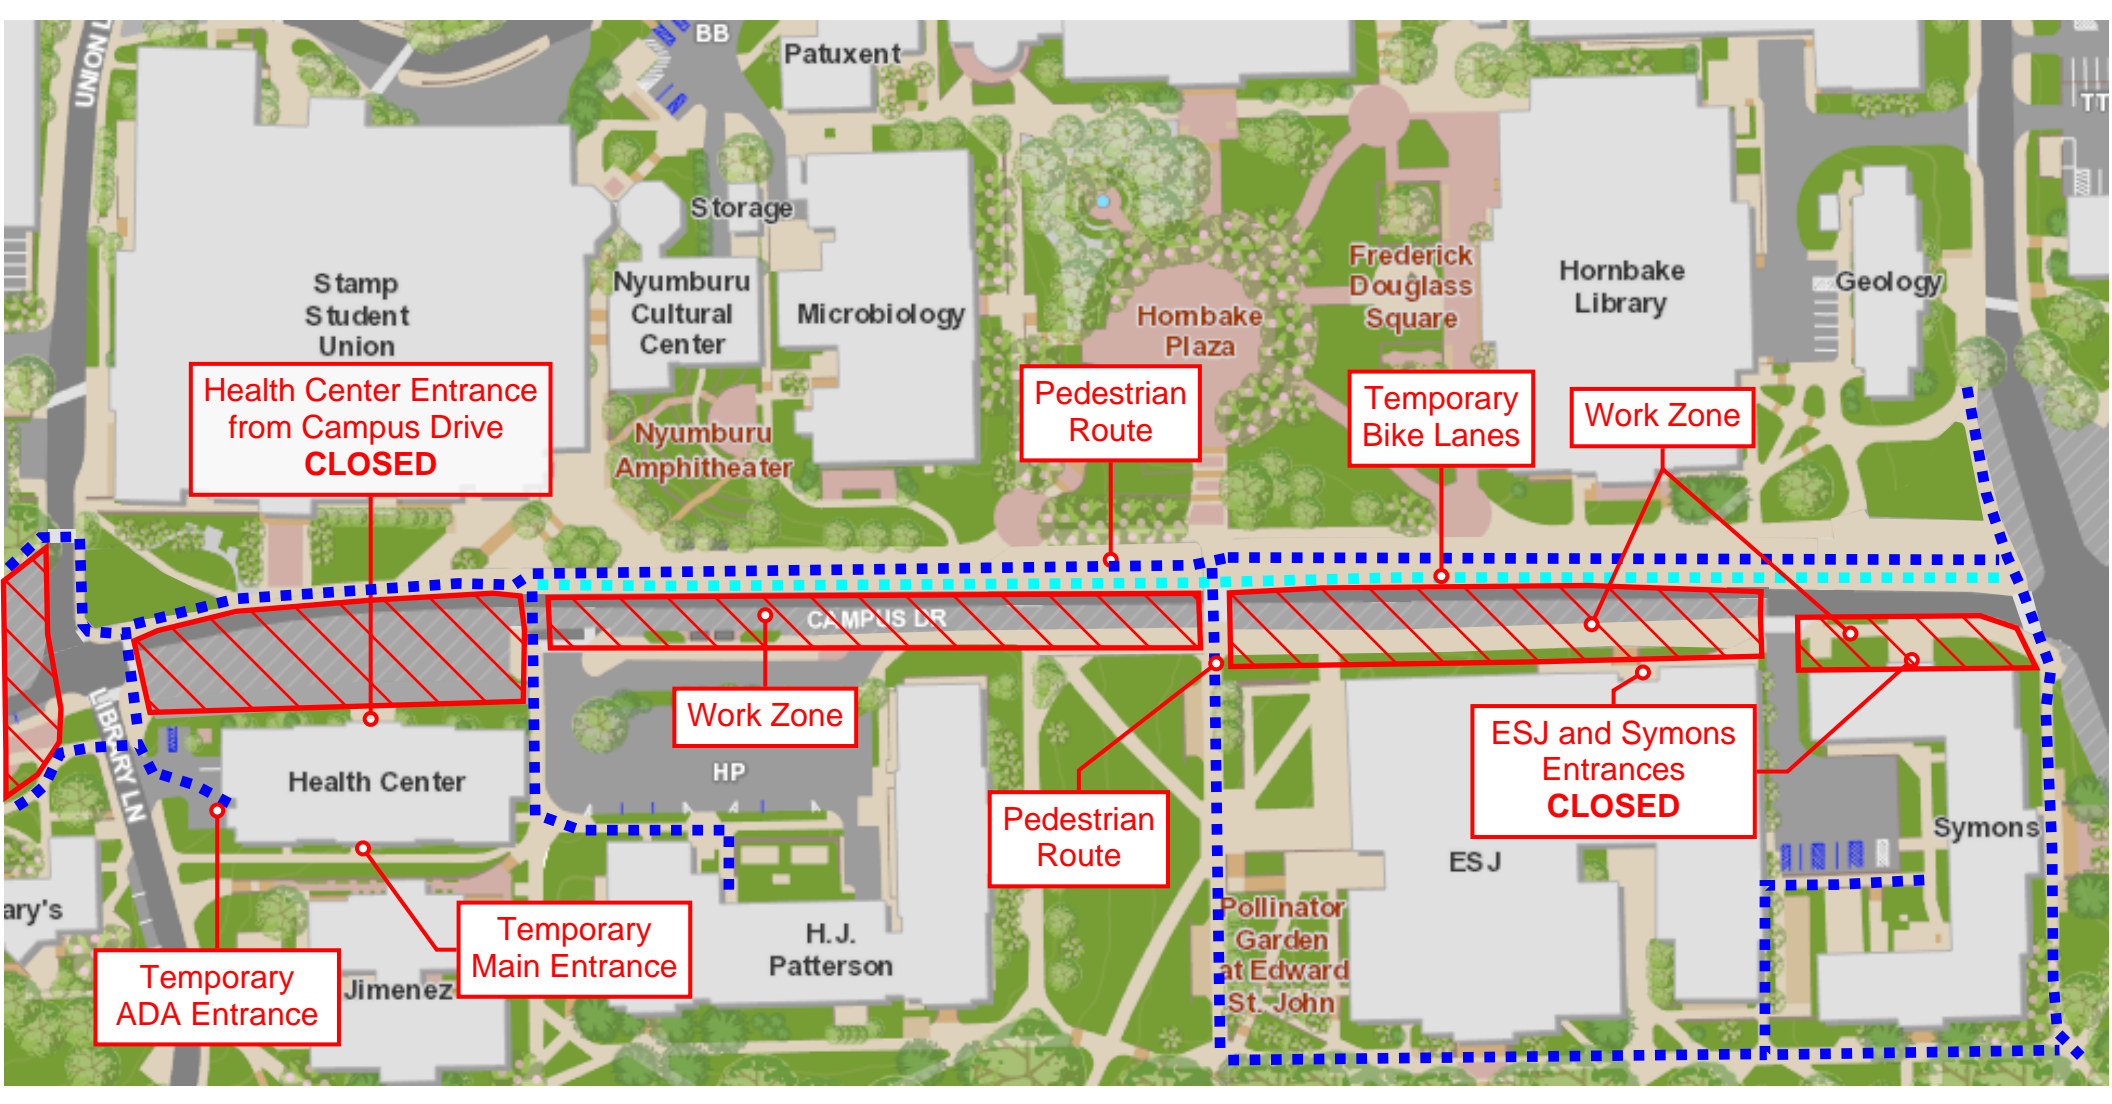

31-3435

House

Union Lane
Garage

Cole Student
Activities
Building

Work Zone

Work Zone

Work Zone

Work Zone

Knight

Knight Hall
Pollinator
Garden

Benjamin

Topiary Te
& Veteran's
Memorial
Flag Court

St Mary's

Dorchester

CAMPUS DR

CHAMPIONSHIP LN

ALUMNI DR

UNION LN

LIBRARY LN

Health Center Entrance from Campus Drive **CLOSED**

Pedestrian Route

Temporary Bike Lanes

Work Zone

Work Zone

Work Zone

Work Zone

ESJ and Symons Entrances **CLOSED**

Pedestrian Route

Temporary ADA Entrance

Temporary Main Entrance

Work Zone

Work Zone