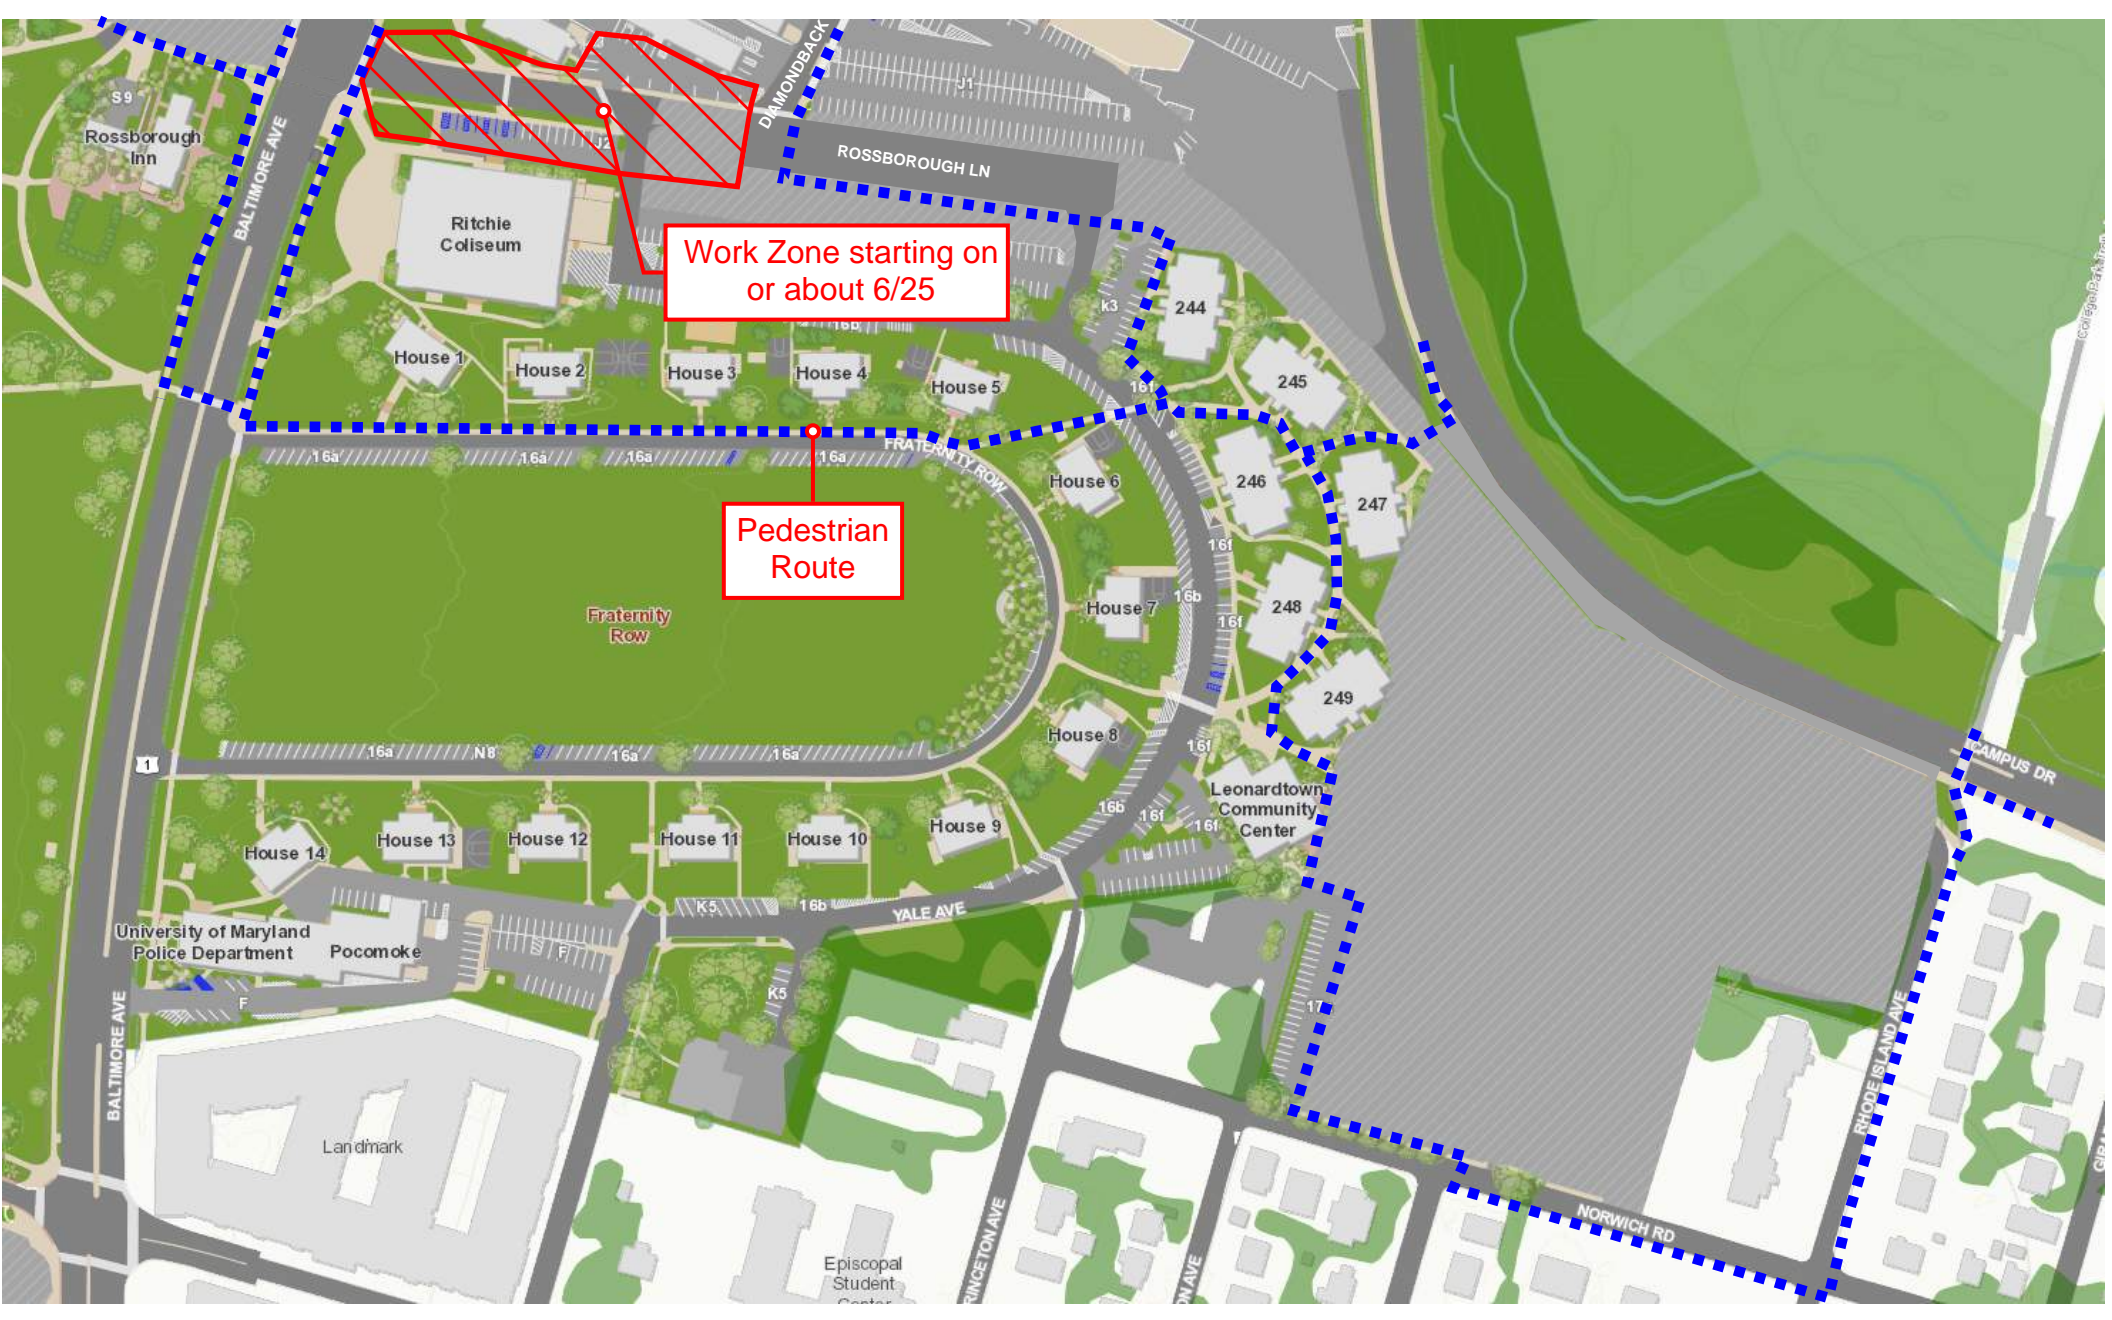

ALUMNI DR

UNION LN

LIBRARY LN

Health Center Entrance from Campus Drive **CLOSED**

Pedestrian Route

Temporary Bike Lanes

Work Zone

Work Zone

Work Zone

Work Zone

ESJ and Symons Entrances **CLOSED**

Pedestrian Route

Temporary ADA Entrance

Temporary Main Entrance

Work Zone

Work Zone

Pedestrian Route
starting on or
about 6/25

Work Zone

Pedestrian
Route

Work Zone
starting on or about 6/25

Work Zone starting on
or about 6/25

Pedestrian
Route