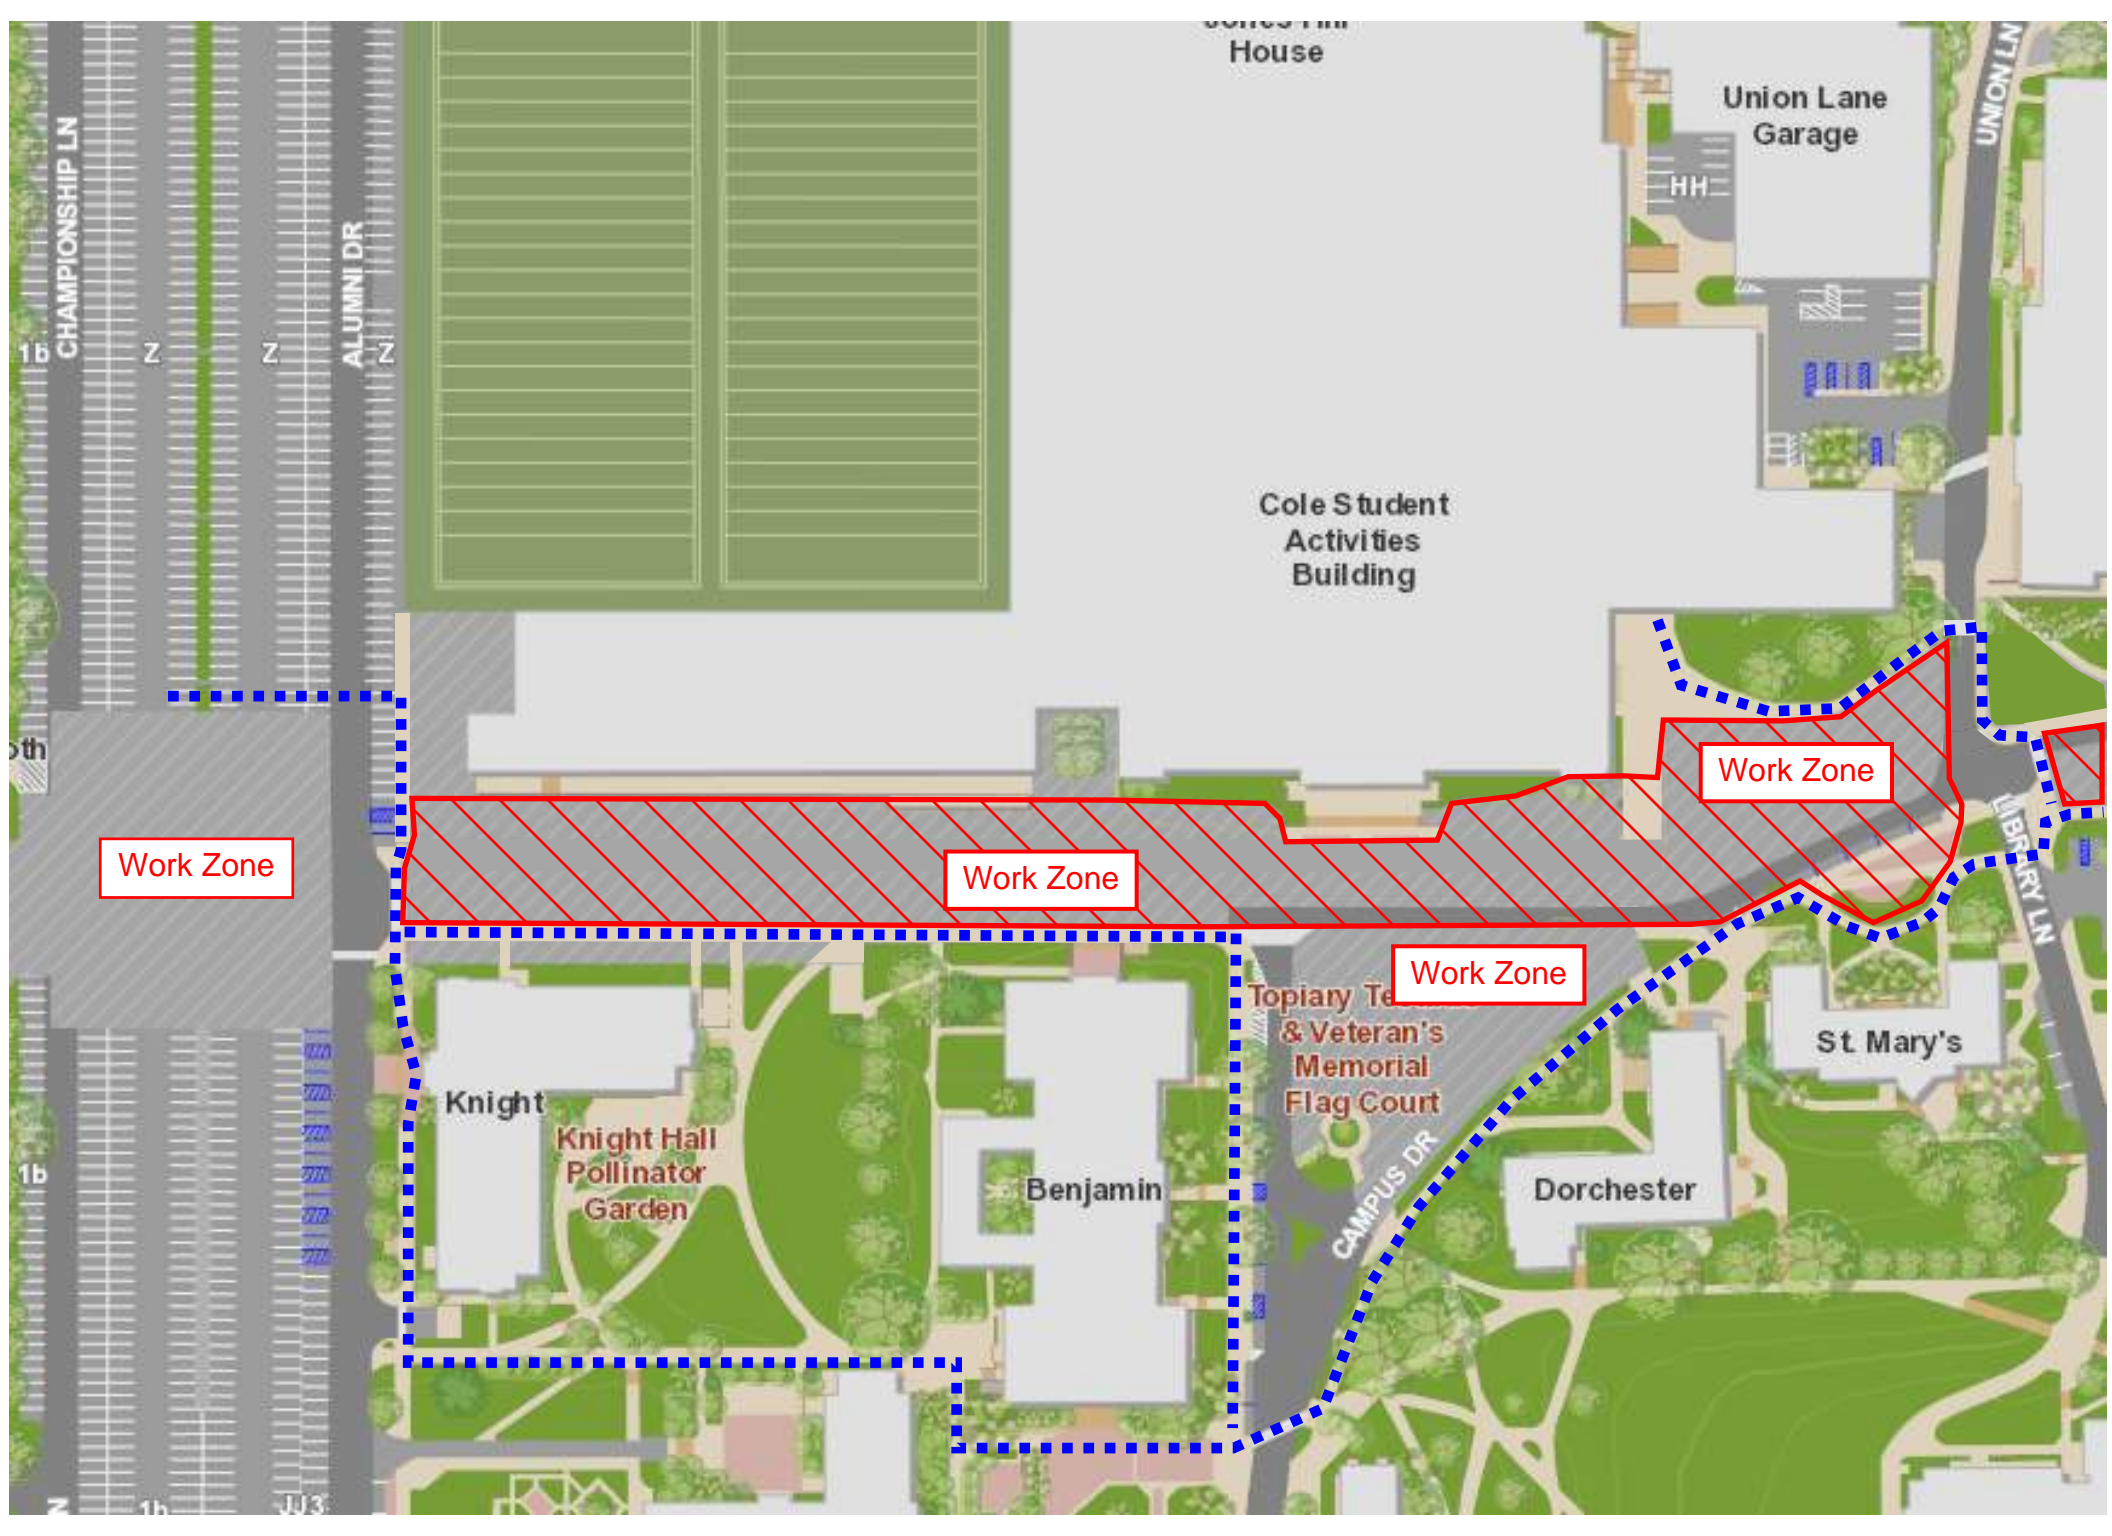

College Park
Marriott Hotel &
Conference Center

Friendship
Garden

Pedestrian
Route

Work Zone

CAMPUS DR

E TREISBERGER DR

ADDELPHI RD

University
Baptist
Church

31-3435

House

Union Lane
Garage

Cole Student
Activities
Building

Work Zone

Work Zone

Work Zone

Work Zone

ALUMNI DR

UNION LN

LIBRARY LN

Health Center Entrance from Campus Drive **CLOSED**

Pedestrian Route

Temporary Bike Lanes

Work Zone

Work Zone

Work Zone

Work Zone

ESJ and Symons Entrances **CLOSED**

Pedestrian Route

Temporary ADA Entrance

Temporary Main Entrance

Work Zone

Work Zone