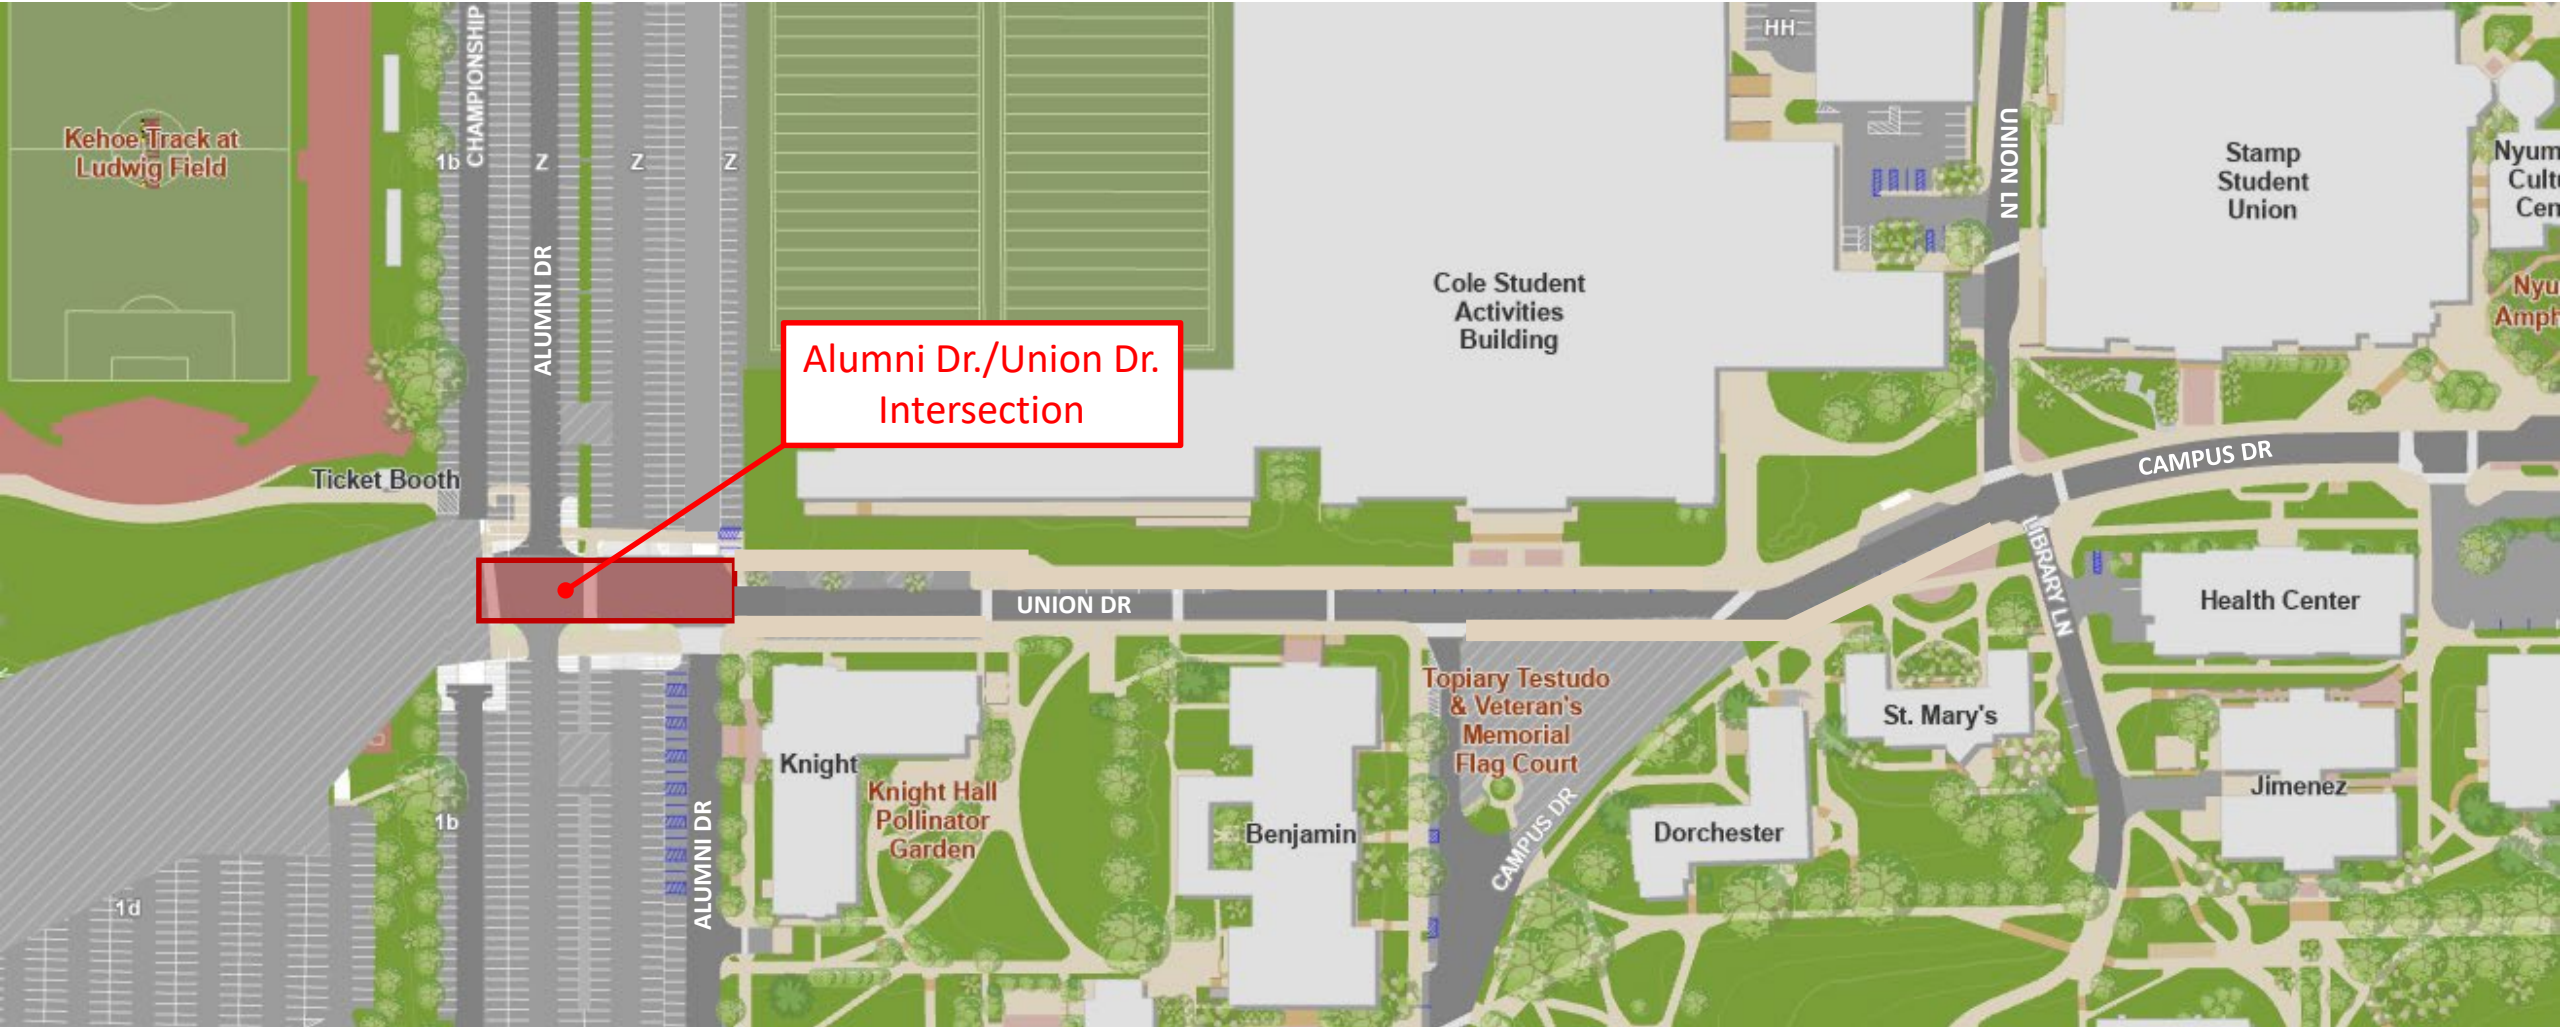

Lane Closures with Flagging

09/06/2024 & 09/09/2024

6 a.m. – 3 p.m.

Alumni Dr./Union Dr.
Intersection