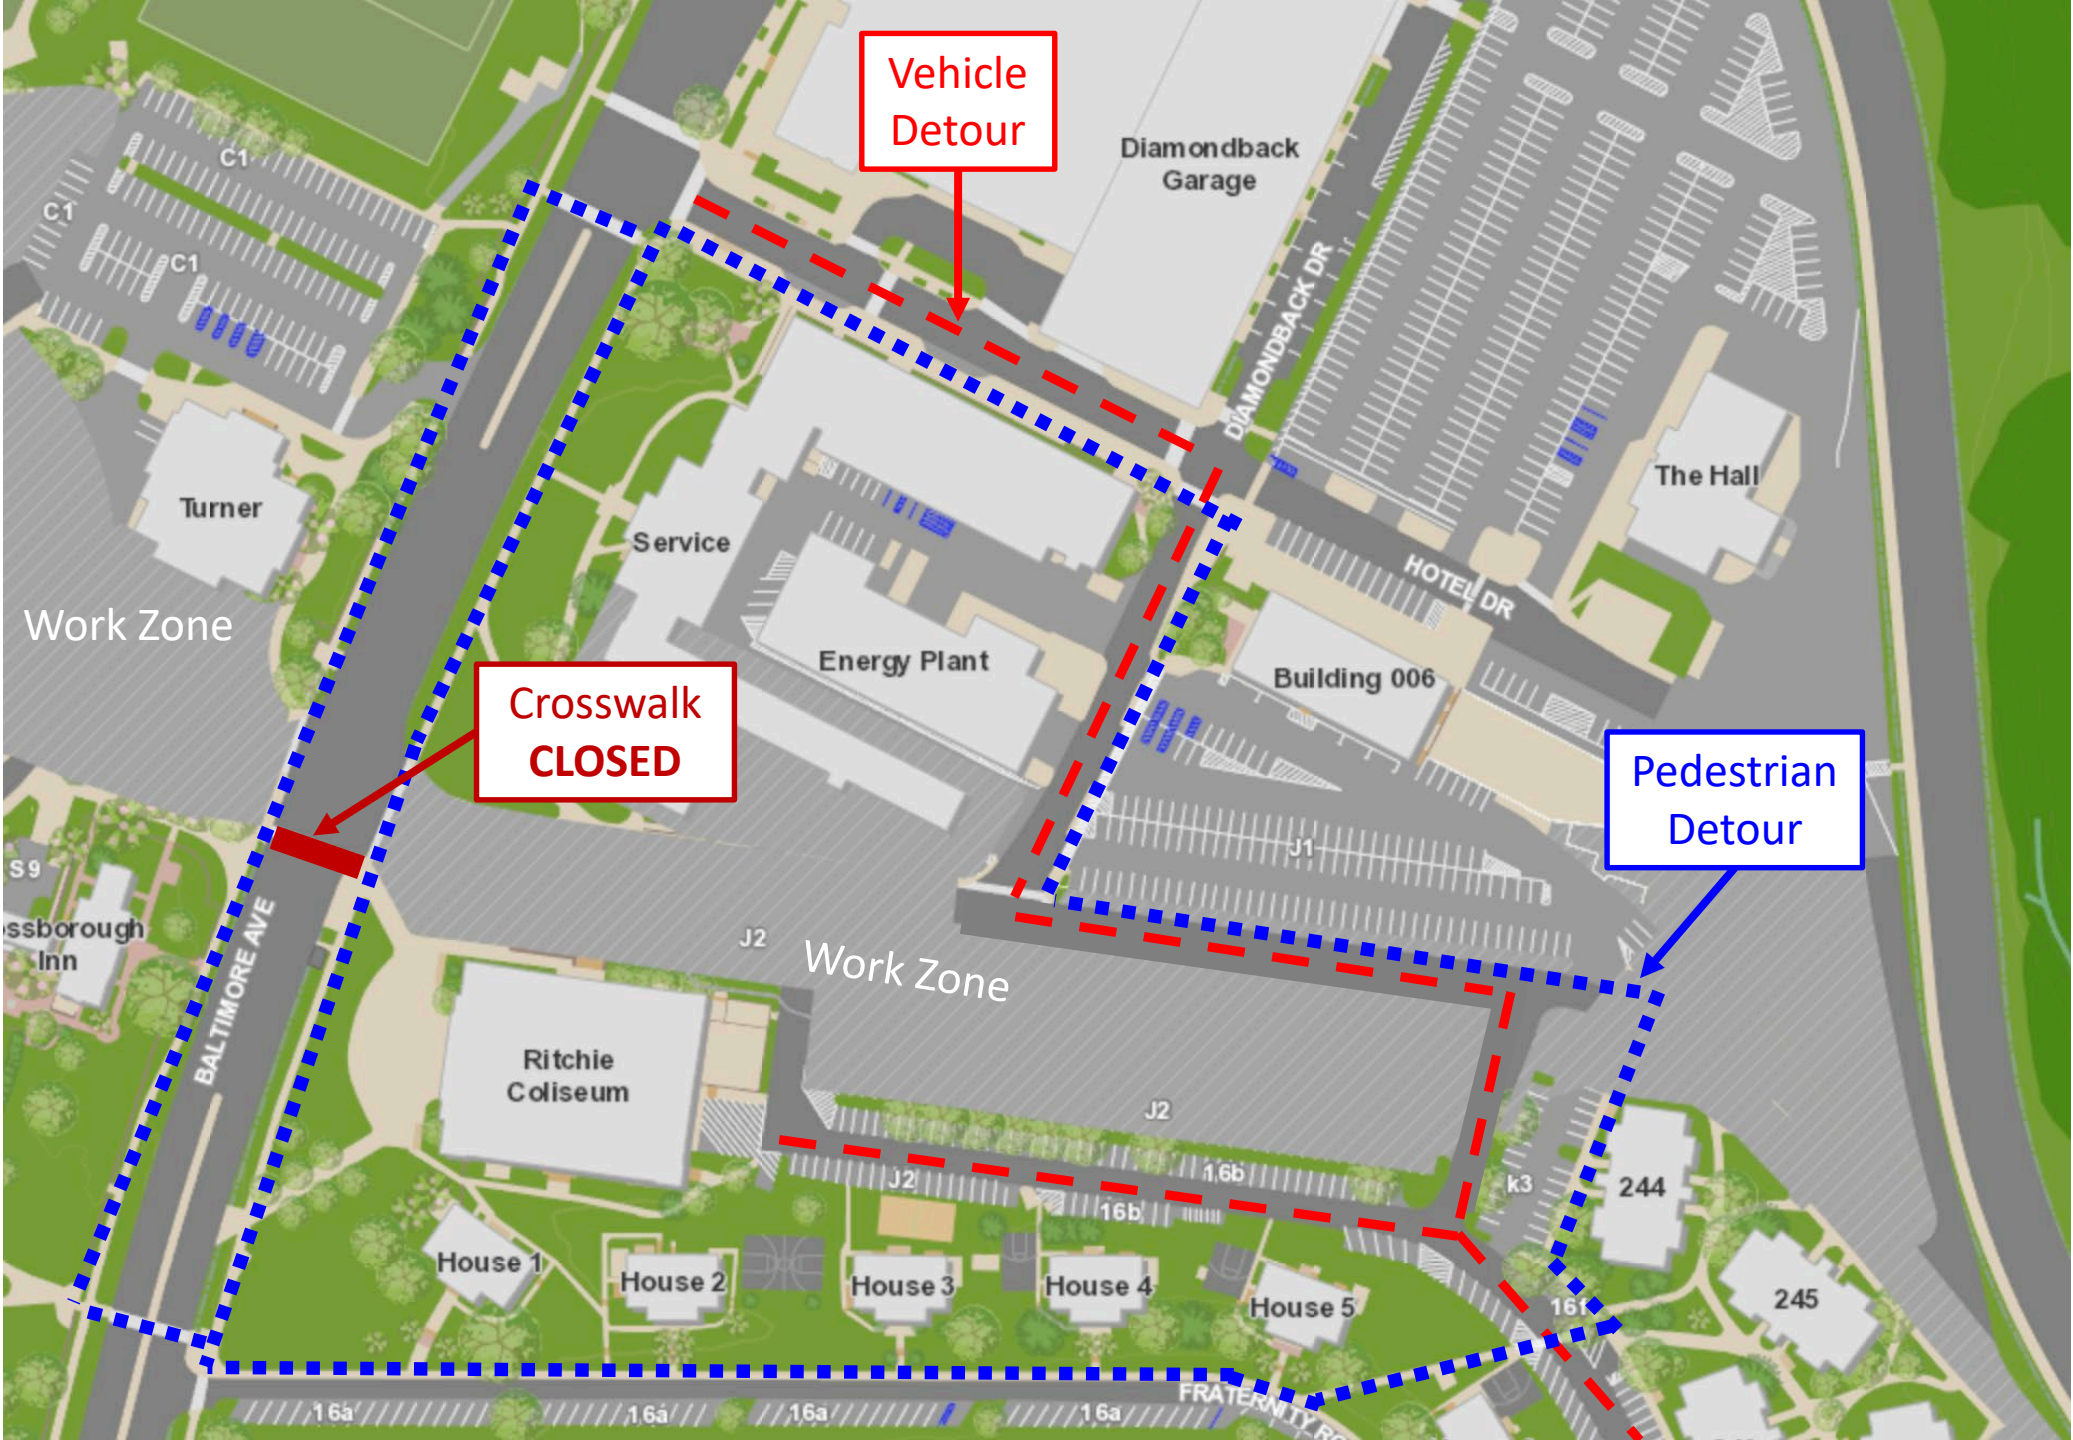

Lot C1
Vehicle Detour

REGENTS DR

C. Mitchell

T. Miller
Administration

Reckord
Armory

Work Zone

Turner

Service

Sidewalk
CLOSED

Crosswalk
CLOSED

Pedestrian
Detour

Lee

Good
Plaza

Thurgood
Marshall

S9
Rossborough
Inn

BALTIMORE AVE

Work Zone

J2

Ritchie
Coliseum

Vehicle
Detour

Crosswalk
CLOSED

Pedestrian
Detour

Work Zone

Work Zone