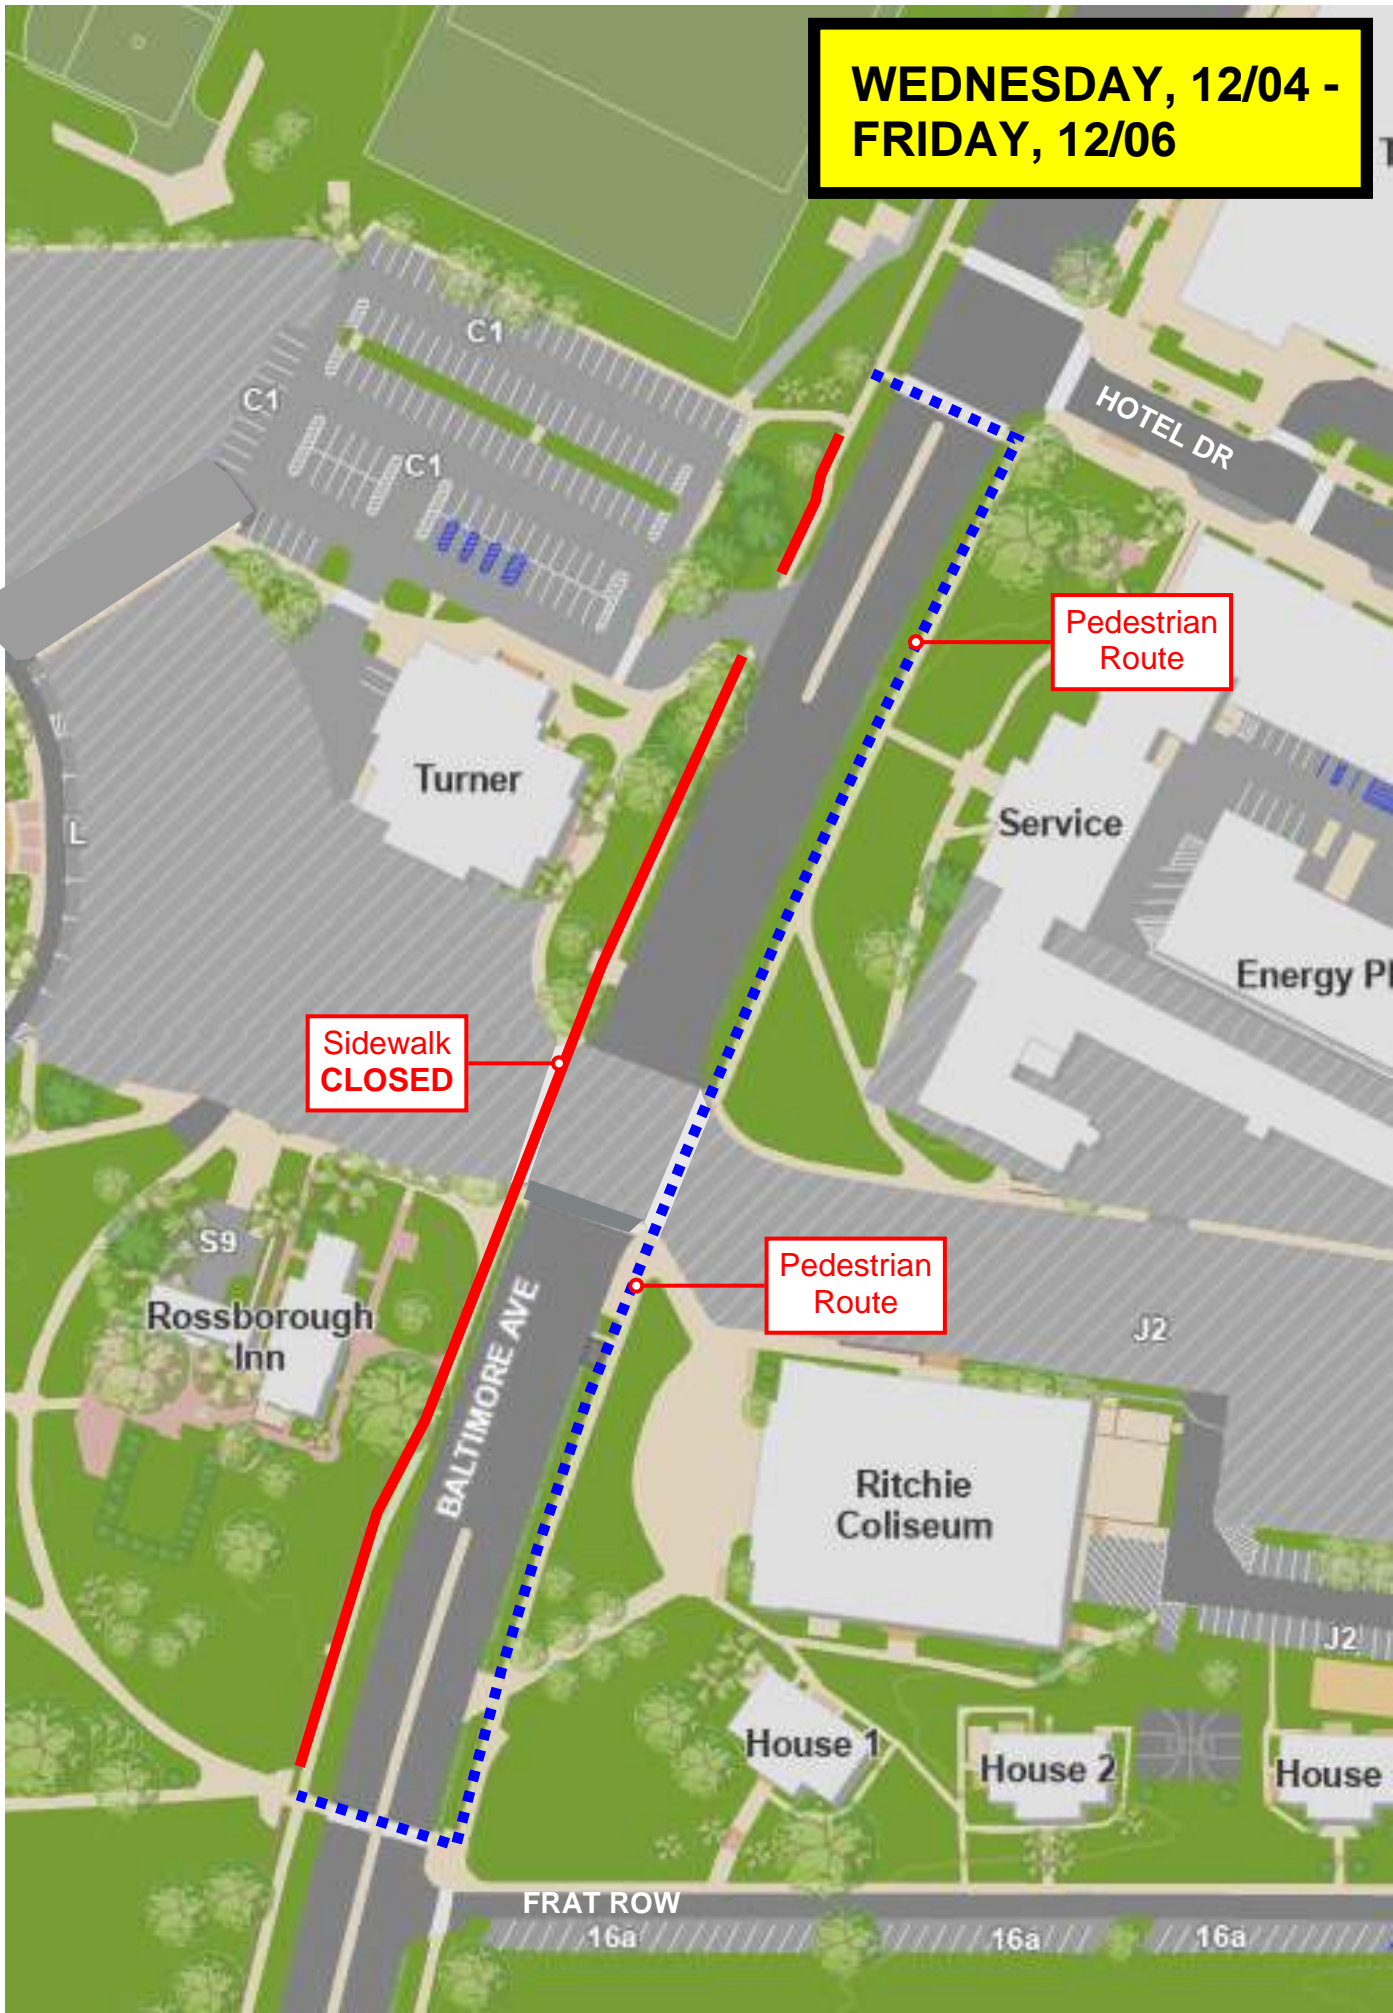

**MONDAY, 11/18 -
MONDAY, 12/02**

Pedestrian
Route

HOTEL DR

C1
C1
C1

Turner

Service

Sidewalk
CLOSED

Energy Pl

S9

Rosborough
Inn

Pedestrian
Route

BALTIMORE AVE

J2

Ritchie
Coliseum

J2

House 1

House 2

House

FRAT ROW
16a

16a

16a

**WEDNESDAY, 12/04 -
FRIDAY, 12/06**

**Sidewalk
CLOSED**

**Pedestrian
Route**

**Pedestrian
Route**

FRAT ROW

16a

16a

16a