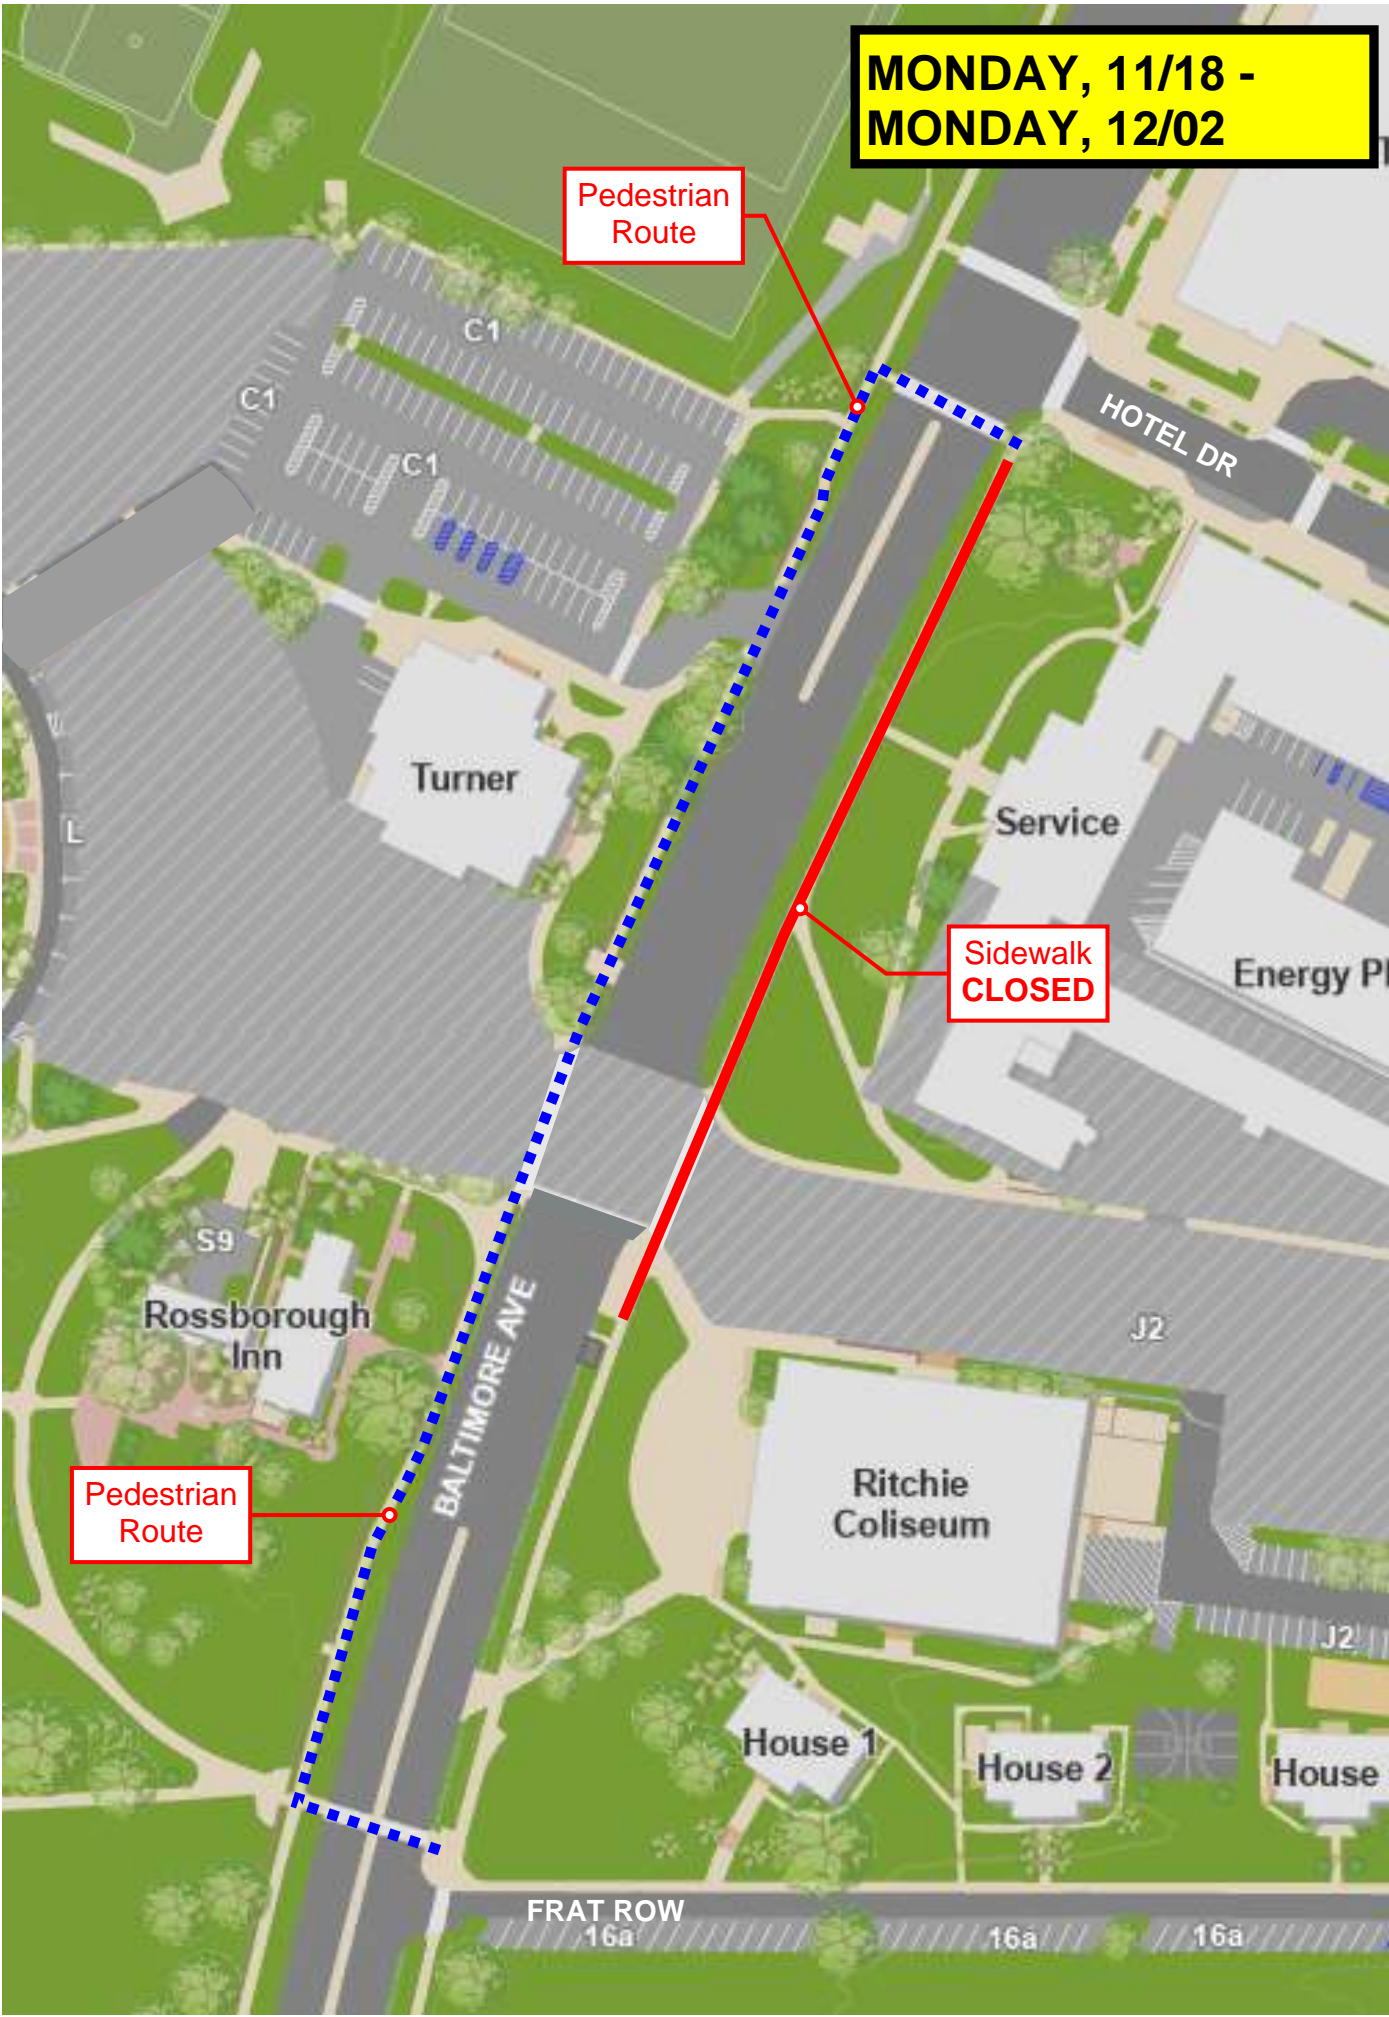

**MONDAY, 11/18 -
MONDAY, 12/02**

Pedestrian
Route

HOTEL DR

C1
C1
C1

Turner

Service

Sidewalk
CLOSED

Energy Pl

S9

Rosborough
Inn

Pedestrian
Route

BALTIMORE AVE

J2

Ritchie
Coliseum

J2

House 1

House 2

House

FRAT ROW
16a

16a

16a

**WEDNESDAY, 12/04 -
FRIDAY, 12/06**

**Sidewalk
CLOSED**

**Pedestrian
Route**

**Pedestrian
Route**

FRAT ROW

16a

16a

16a