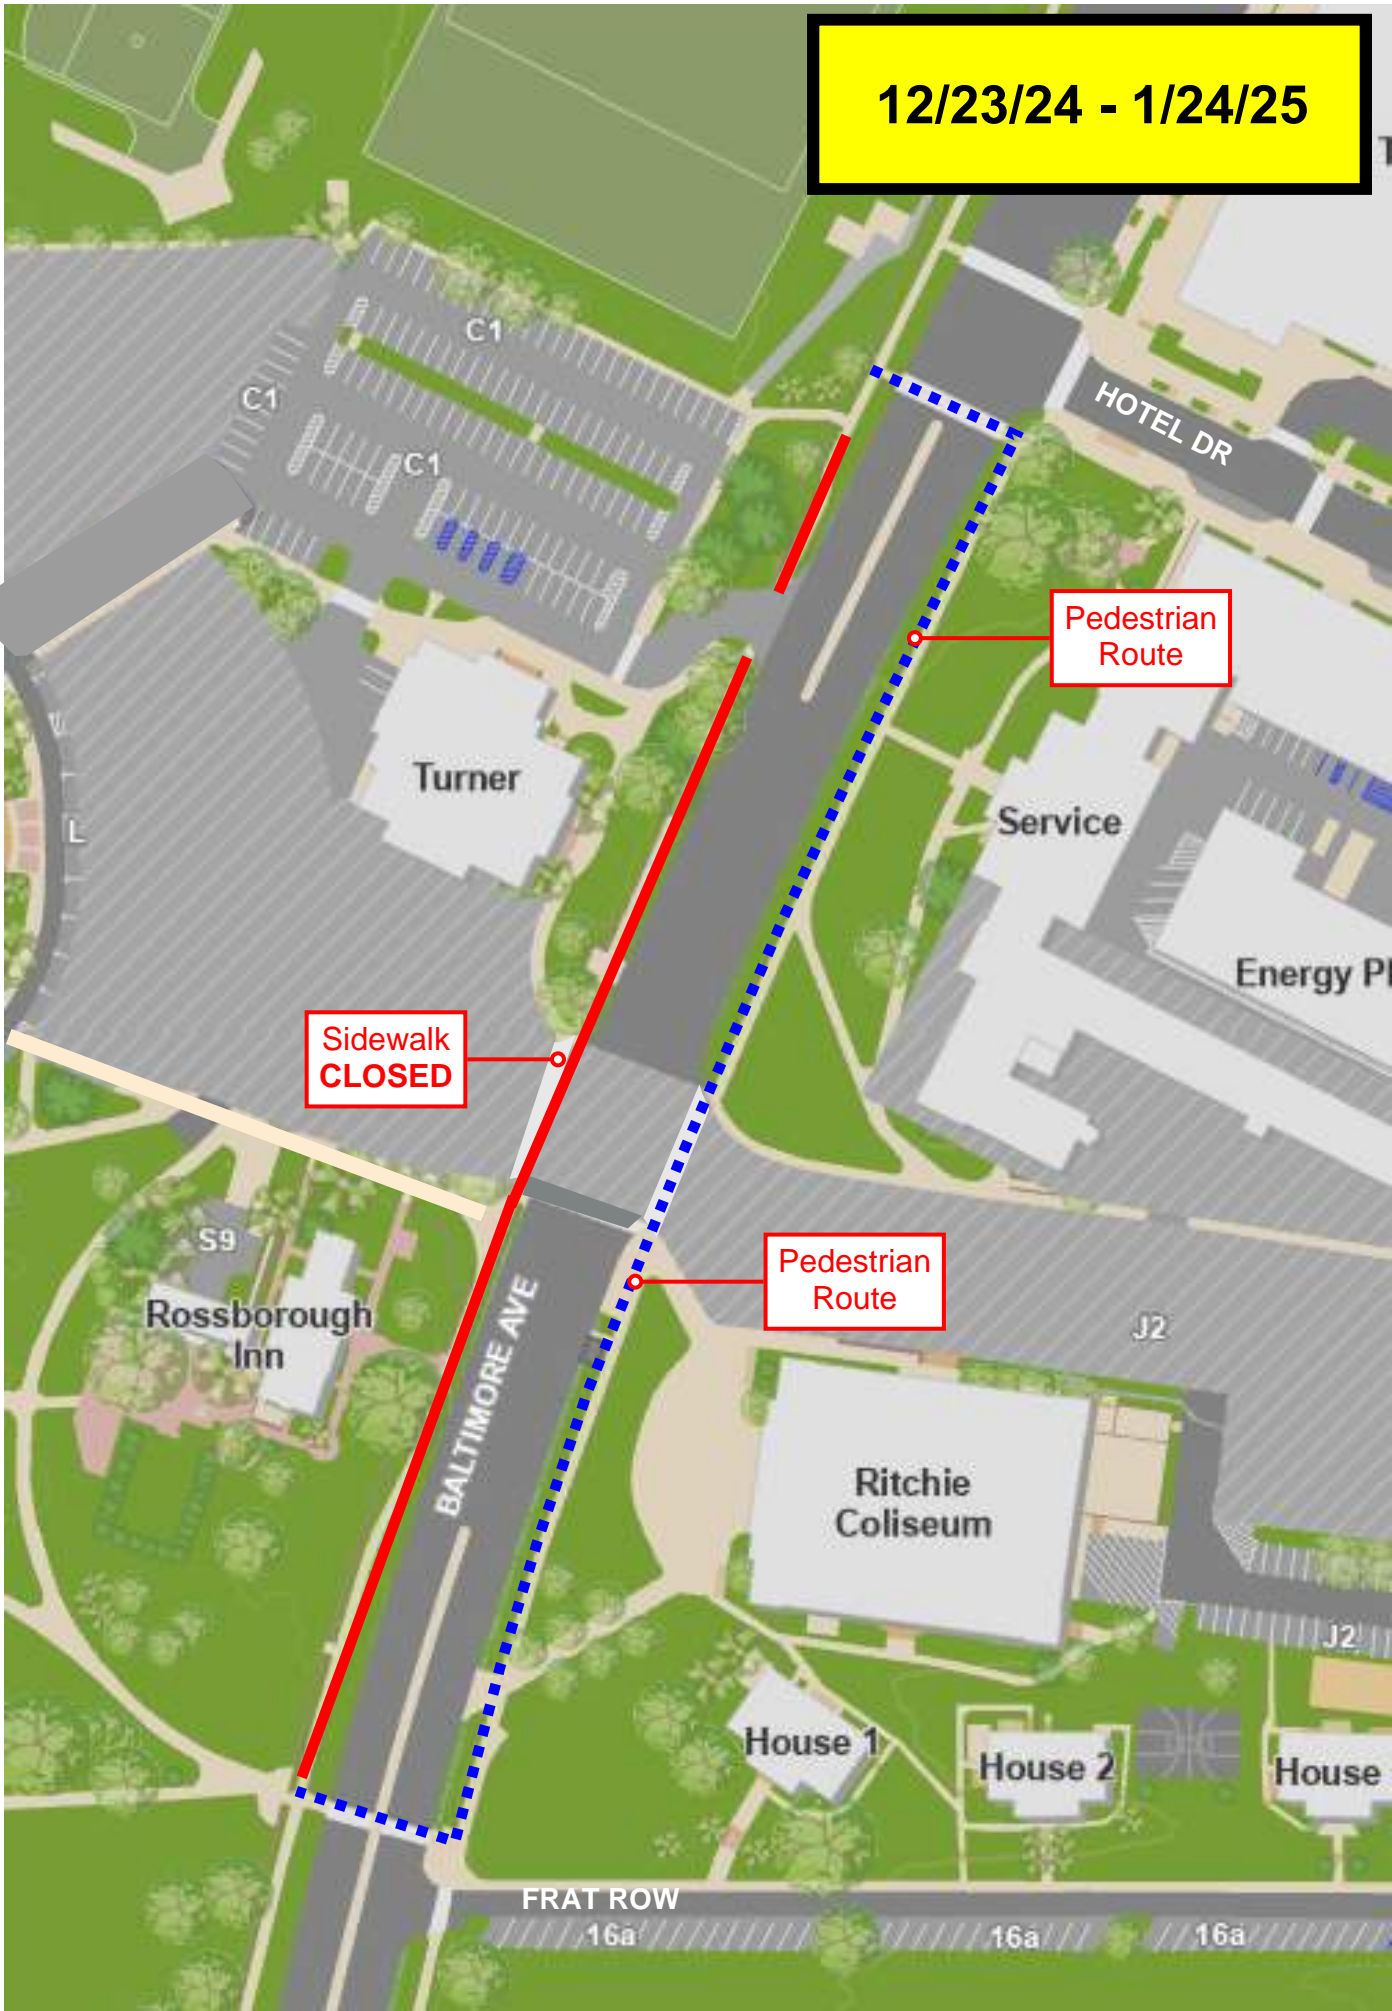

12/9/24 - 12/20/24

Pedestrian Route

Sidewalk CLOSED

Pedestrian Route

**12/23/24 - 1/24/25**

**Sidewalk  
CLOSED**

**Pedestrian  
Route**

**Pedestrian  
Route**

BALTIMORE AVE

FRAT ROW

16a

16a

16a