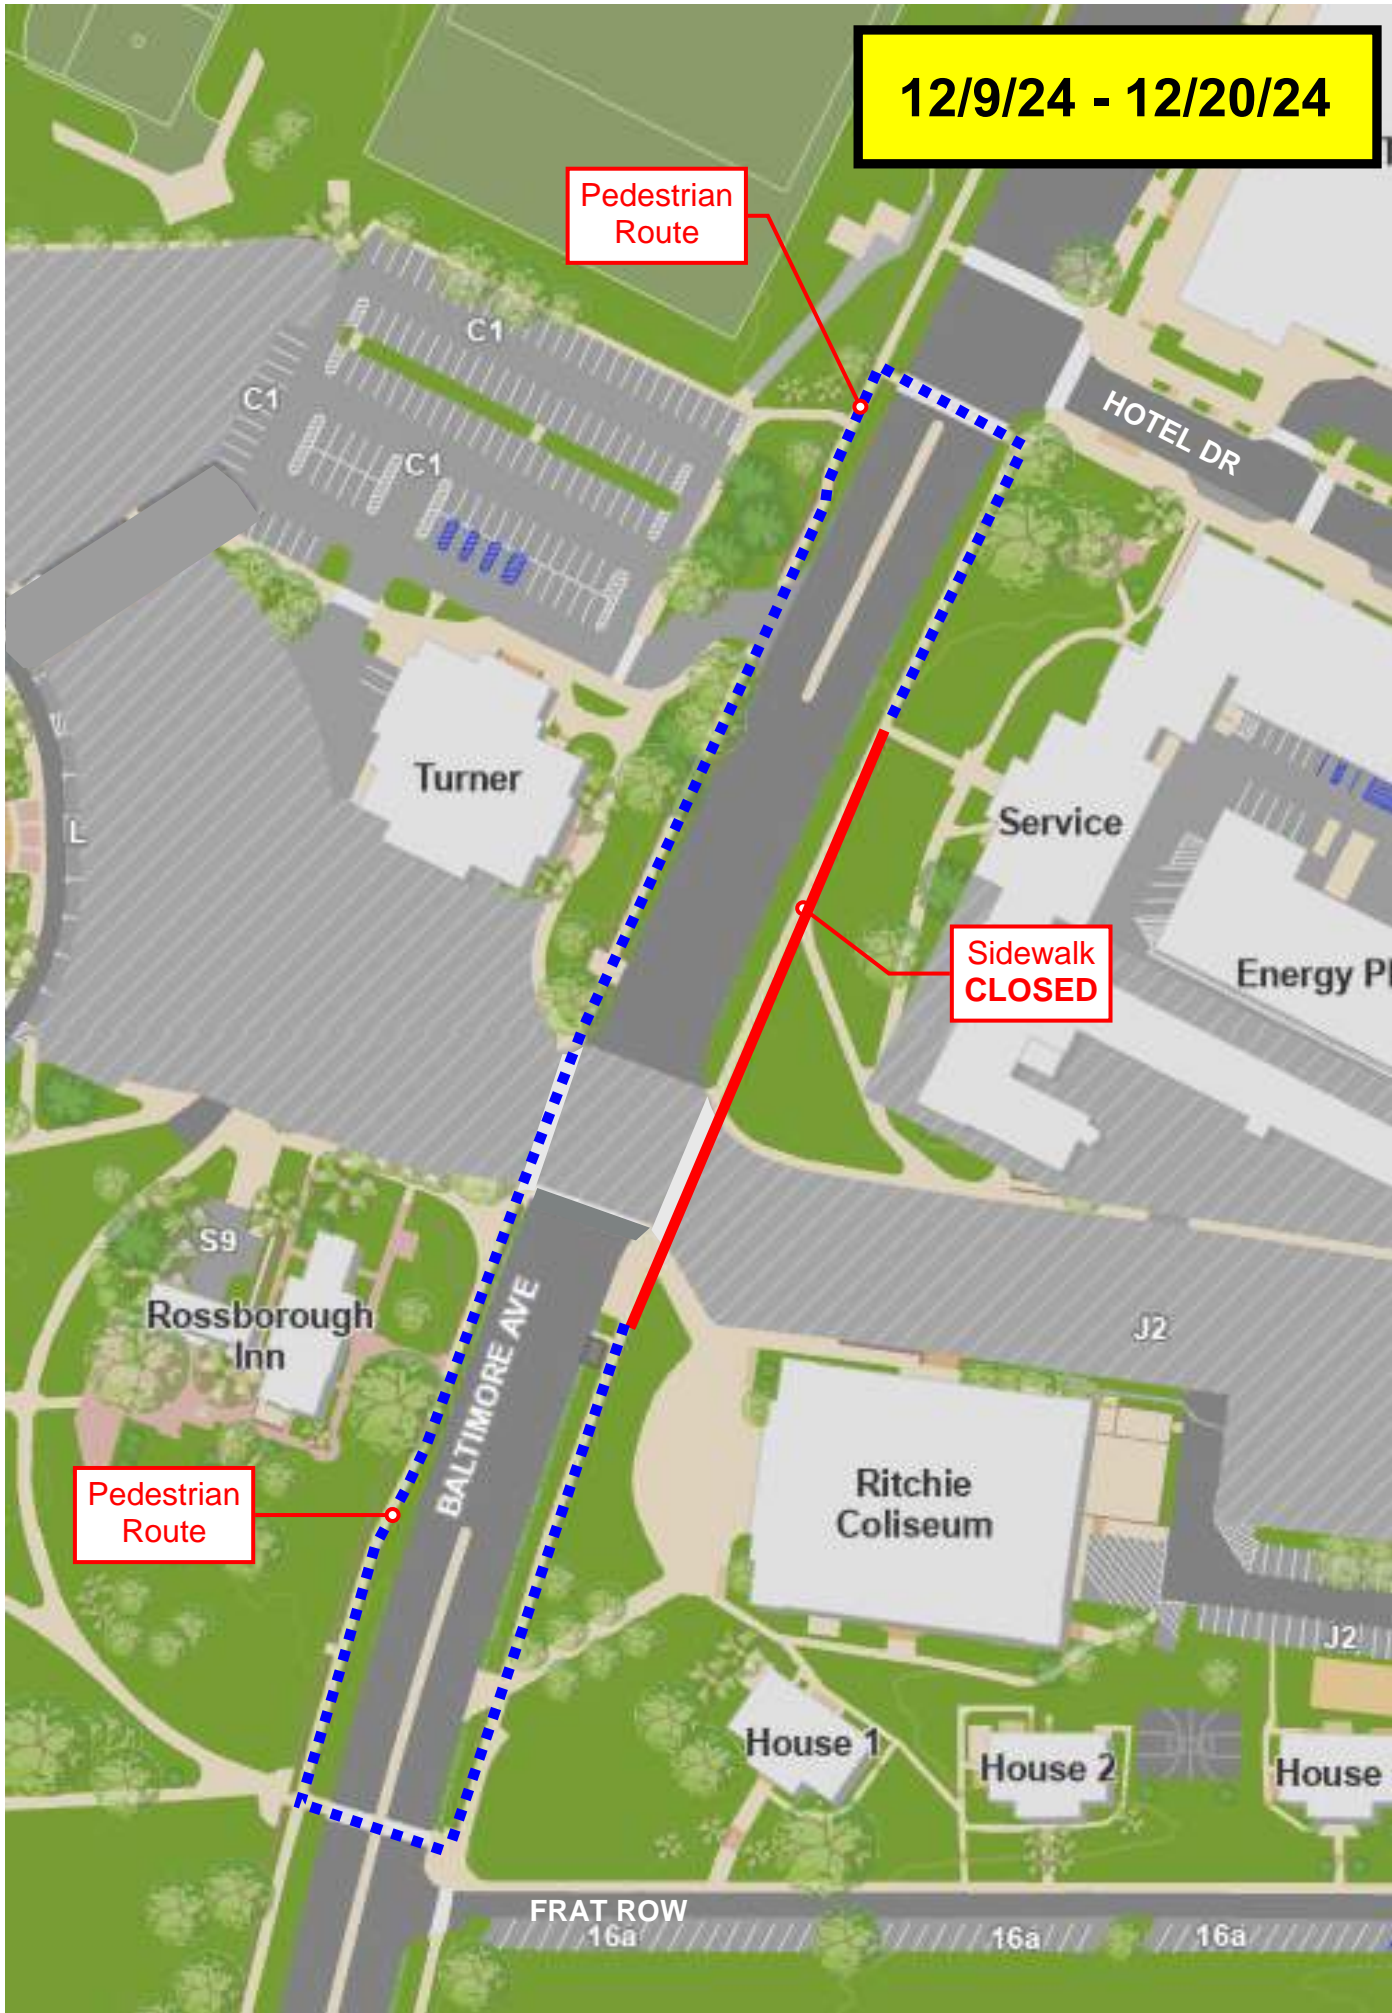

12/9/24 - 12/20/24

Pedestrian Route

Sidewalk CLOSED

Pedestrian Route

**12/23/24 - 1/24/25**

**Sidewalk  
CLOSED**

**Pedestrian  
Route**

**Pedestrian  
Route**

BALTIMORE AVE

FRAT ROW

16a

16a

16a