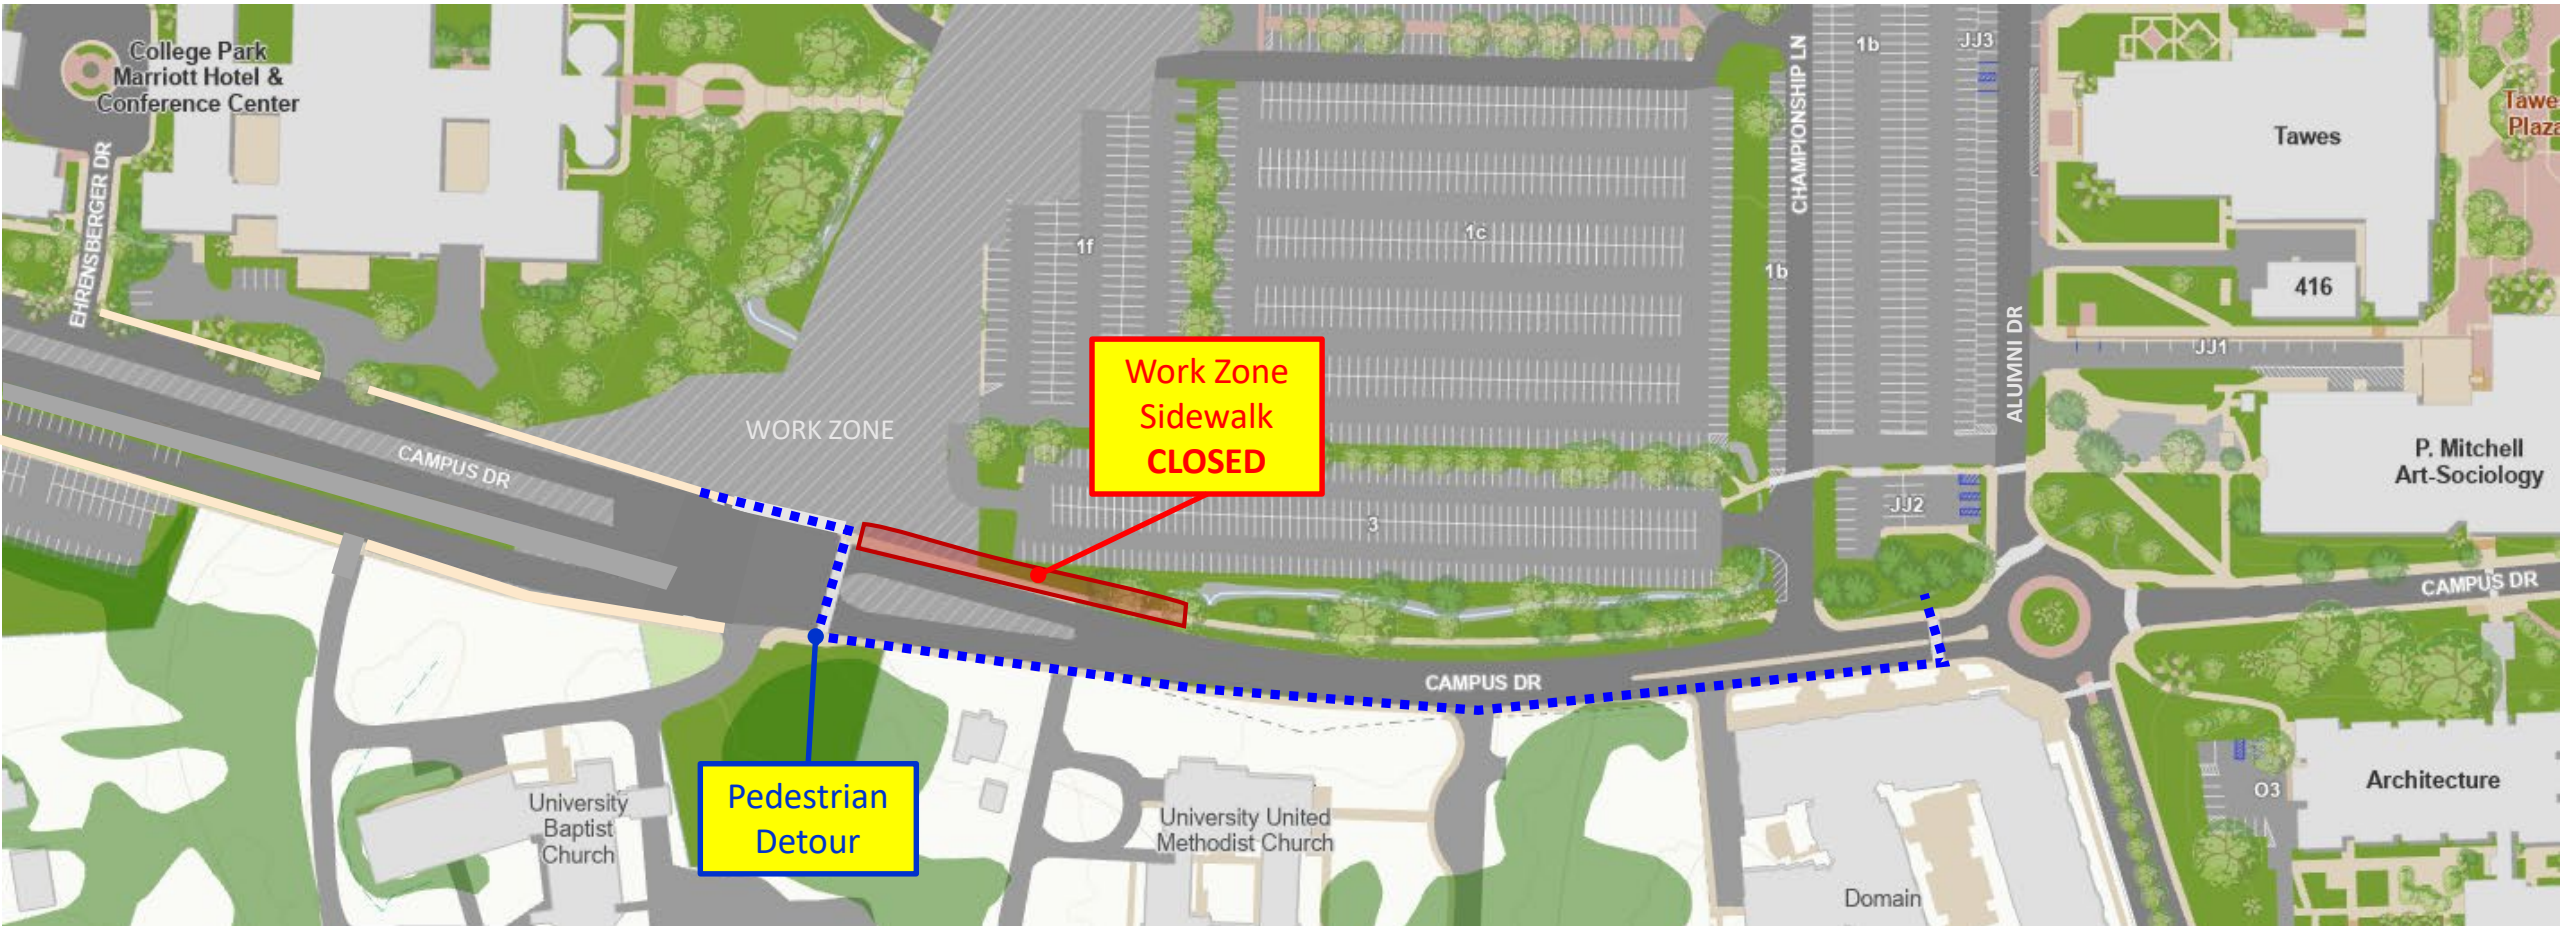

Campus Drive Sidewalk Closure

01/15/2025 – 01/29/2025 (approximately)

Campus Drive Sidewalk Closure

01/30/2025 – 02/13/2025 (approximately)