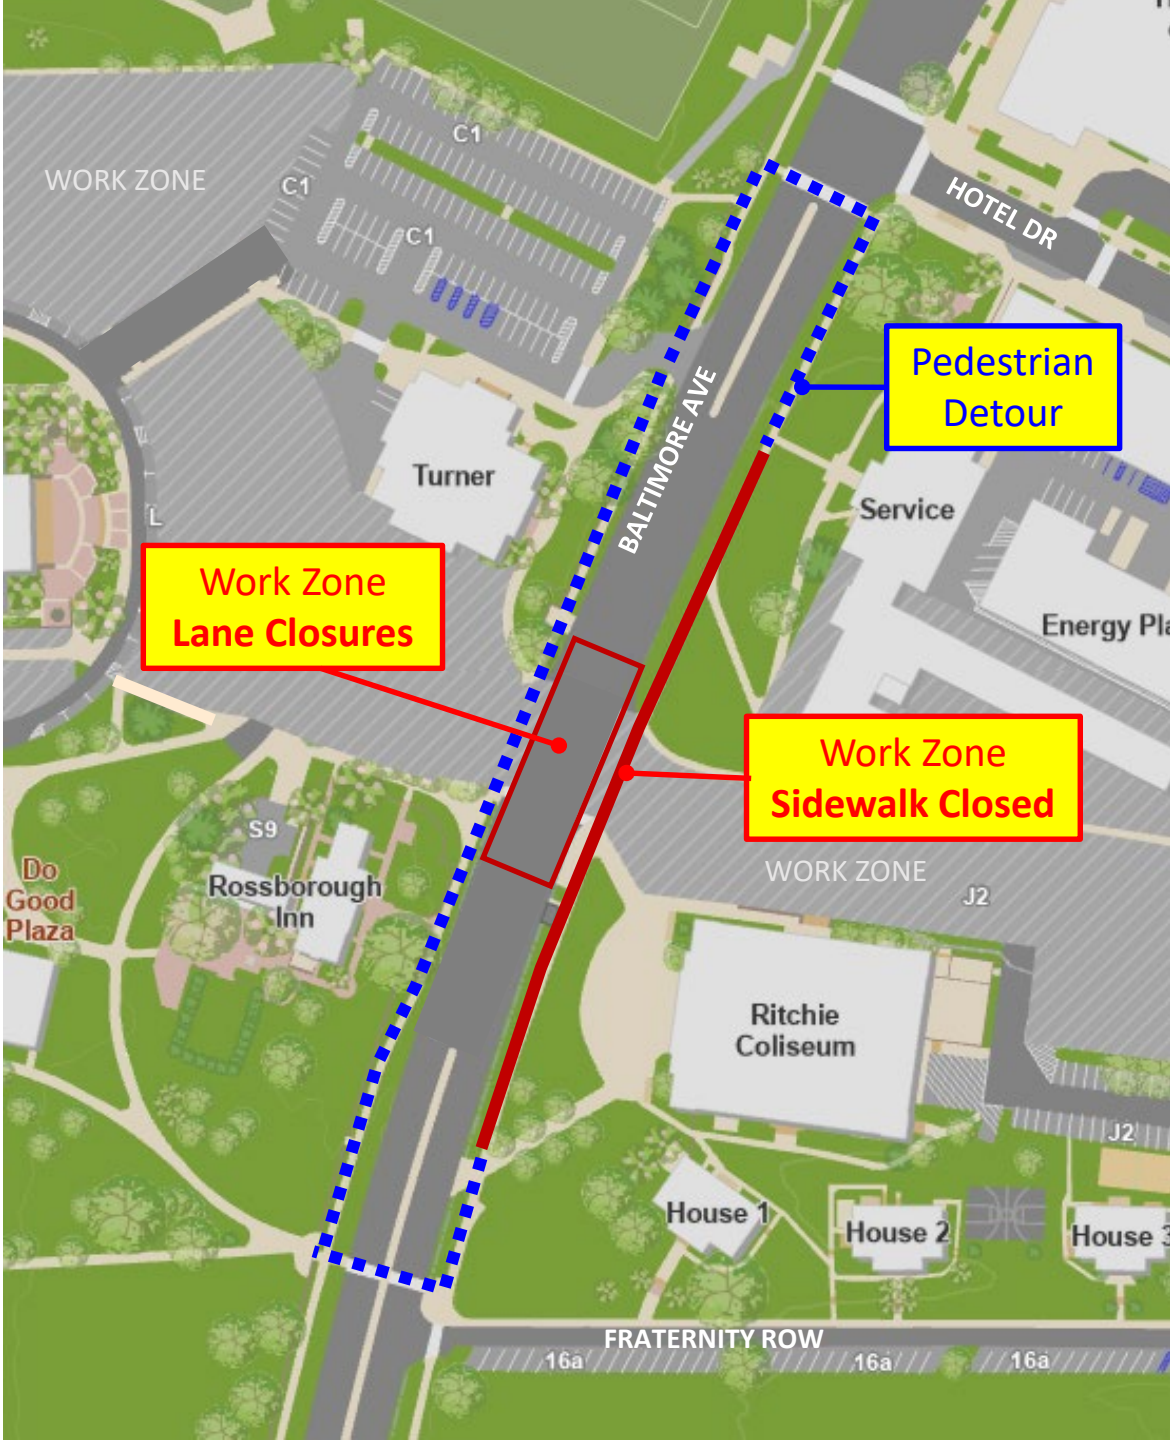

WORK ZONE

C1
C1
C1

HOTEL DR

Pedestrian
Detour

Turner

Service

Energy Pla

Work Zone
Sidewalk Closed

House 1

House 2

House 3

FRATERNITY ROW

16a

16a

16a

WORK ZONE

Work Zone Lane Closures

Pedestrian Detour

Work Zone Sidewalk Closed

Do Good Plaza

Rossborough Inn

Ritchie Coliseum

FRATERNITY ROW

16a