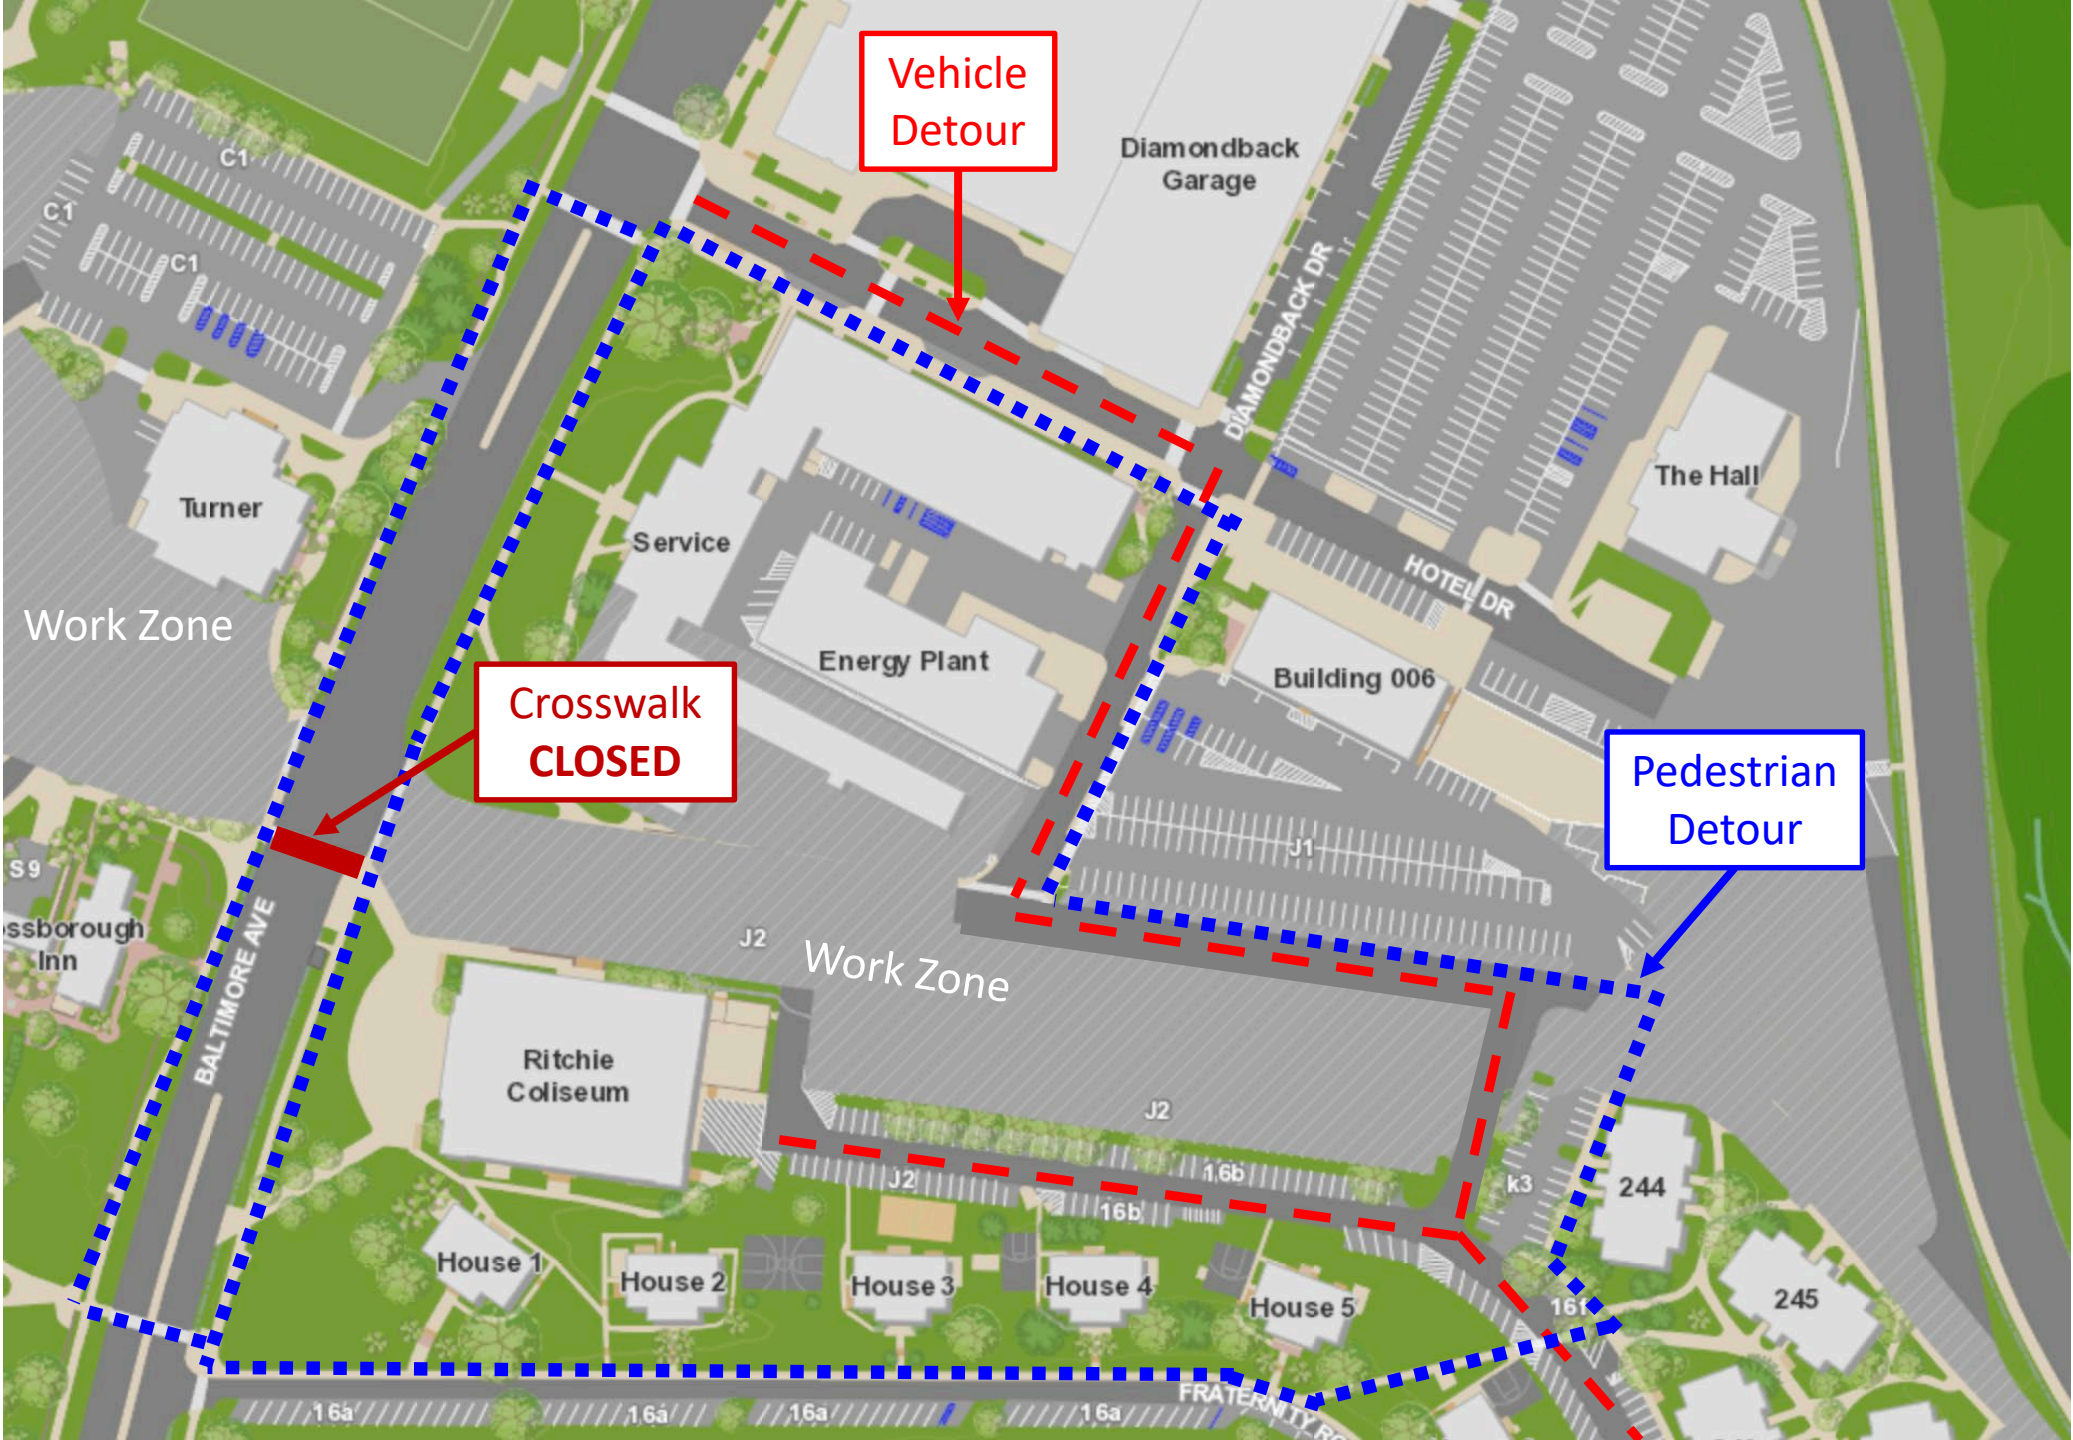

Lot C1
Vehicle Detour

REGENTS DR

C. Mitchell

T. Miller
Administration

Reckord
Armory

Work Zone

Turner

Service

Crosswalk
CLOSED

Pedestrian
Detour

Lee

Good
Plaza

S9
Rossborough
Inn

Thurgood
Marshall

BALTIMORE AVE

Work Zone

J2

Ritchie
Coliseum

Vehicle
Detour

Crosswalk
CLOSED

Pedestrian
Detour

Work Zone

Work Zone

BALTIMORE AVE