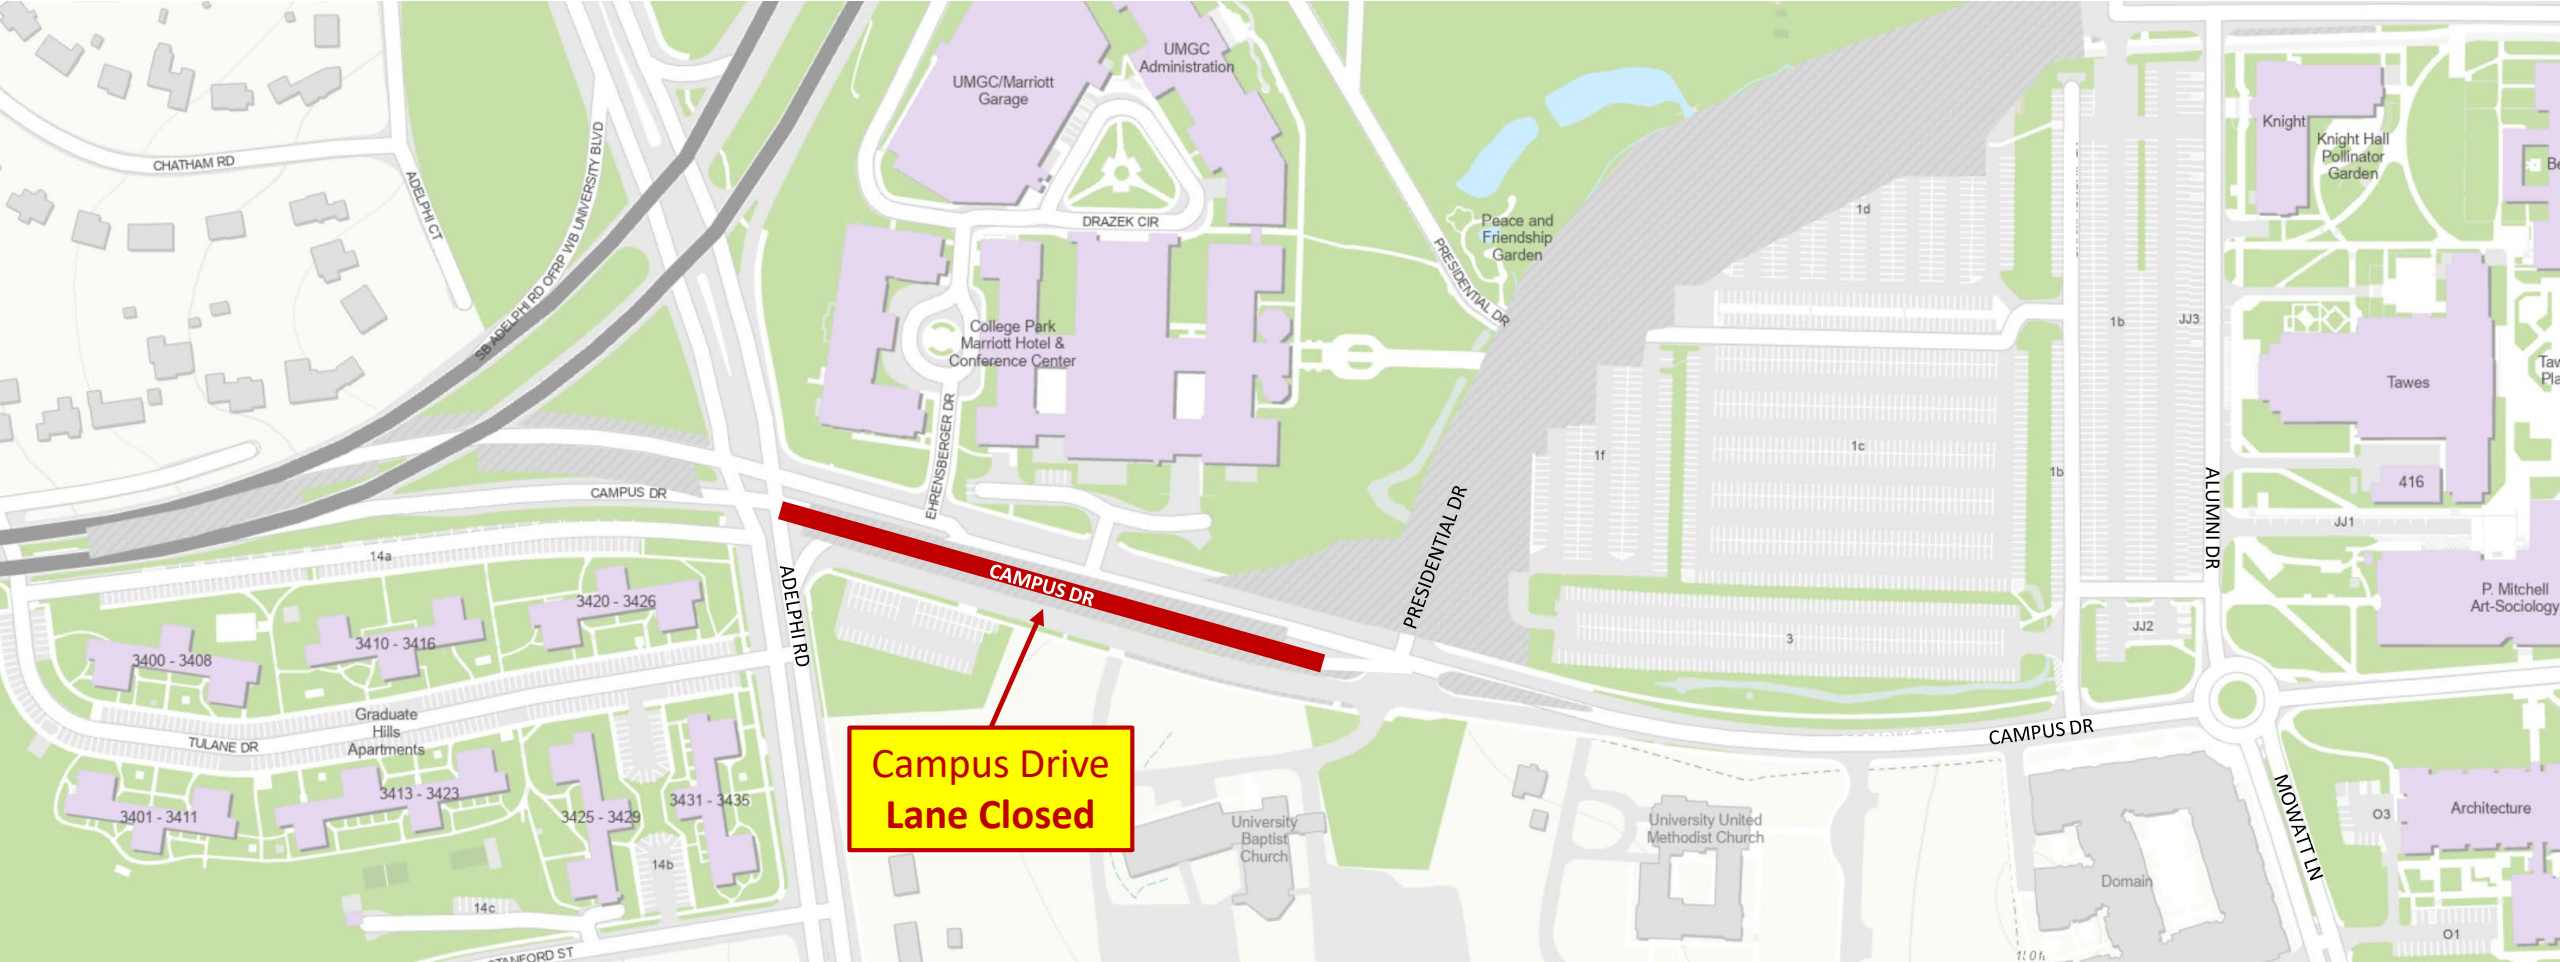

**Daytime Lane Closure
3/3/2025 – 3/14/2025**

**Campus Drive
Lane Closed**